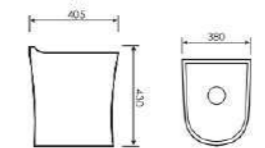

K43A028

Mop washing sink

Size:380x405x430mm
Fixing to wall with back