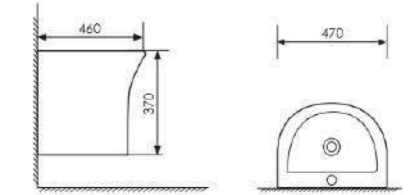

K26015

Wall-hung Basin

Size:470x460x370mm
Fixing to wall with back