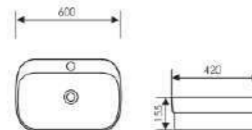

K29A009-2

Counter Top Art Basin

Size:600x420x155mm
Above counter mounter