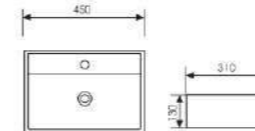

K29A011-1

Counter Top Art Basin

Size:450x310x130mm
Above counter mounter