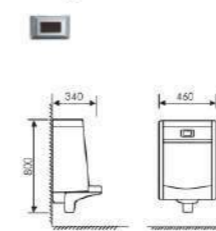

K37006

Urinal

Size: 460x340x800mm
Fixing to wall with back