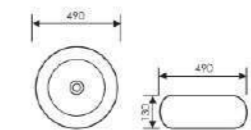

 Size:390x390x145mm
Above counter mounter

K28B010

Counter Top Art Basin

 Size:500x400x145mm
Above counter mounter

K28B011

Counter Top Art Basin

 Size:490x490x130mm
Above counter mounter

K28B012