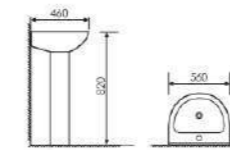

 Size:490x390x400mm
 Fixing Fo Wall With Back

K26014

Wall-hung Basin

 Size:420x320x310mm
 Fixing Fo Wall With Back

K25009

Pedestal Two-piece Basin

Size:560x460x820mm
Fixing Fo Wall With Back

K25012