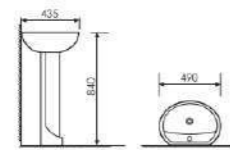

K25006

Pedestal Two-piece Basin

Size:490x435x840mm
Fixing Fo Wall With Back