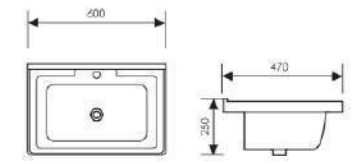

K35001-60

middle side basin

Size: 600x470x210mm 700x470x210mm
 800x470x210mm 800x470x210mm
 900x470x210mm 1000x470x210mm

K35002-60

middle side basin

Size: 600x470x250mm 700x470x250mm
 800x470x250mm 900x470x250mm
 1000x470x250mm