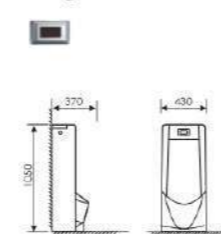

Urinal

Size:330x330x620mm
Fixing to wall with back

K37018

Urinal

Size:430x370x1050mm
Fixing to wall with back

K37019

Urinal

Size:400x370x900mm
Fixing to wall with back