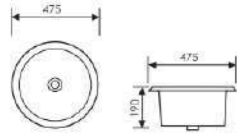

K30027

Mid Counter Art Basin

Size: 475x475x190mm
Above counter mounter