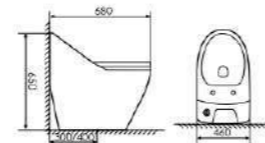

Size:640X490x610mm
S-trap:305/400mm Rughing-in

K17A008

Siphonic One-piece Toilet

Size:680X460x730mm
S-trap:300/400mm Rughing-in

K17A007

Siphonic One-piece Toilet

Size:680X460x650mm
S-trap:300/400mm Rughing-in