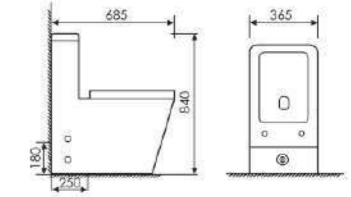

K16B007

Washdown One-piece Toilet

Size: 685x365x840mm
S-trap: 250mm Rughing-in
P-trap: 180mm Rughing-in