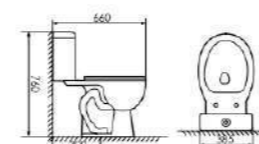

K19A003

Siphonic Two-piece Toilet

Size:660x385x760mm
S-trap:300mm Rughing-in