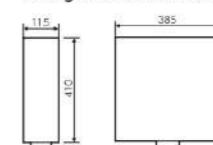

Size:350x110x350mm
Fixing to wall with back

K39A024

Squat Pan Toilet Water Tank

Size:385x115x410mm
Fixing to wall with back

K39A025

Squat Pan Toilet Water Tank

Size:385x115x410mm
Fixing to wall with back

K39A026