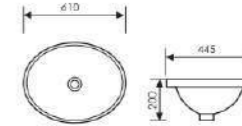

K30011

Mid Counter Art Basin

Size:610x455x200mm
Above counter mounter