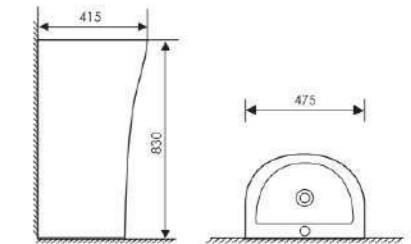

K24026

Pedestal One-piece Basin

Size:475x415x830mm
Fixing to wall with back