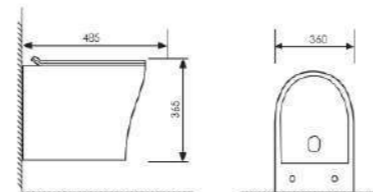

K11-X1001

Smart toile
 Size:590X380X445mm
 S-trap:300/400mm

K11-X1502

Smart toile
 Size:590X380X445mm
 S-trap:250/300/400mm P-trap:180mm

K11-X1101

Smart toile
 Size:520x380x445mm
 S-trap:300/400mm Rughing-in

K11-X1601

Smart toile
 Size:520X380X450mm
 S-trap:300/400mm Rughing-in

K11-X1201

Smart toile
 Size:600X380X445mm
 S-trap:300/400mm Rughing-in

K11-X1801

Smart toile
 Size:590X380X480mm
 S-trap:300/400mm Rughing-in

Pedestal One-piece Basin

Size:475x415x830mm
Fixing to wall with back

K22015

Floor Bidet

Size:540x340x400mm
Fixing to wall with back

K20A023

Wall-hung toilet

Size:485x360x365mm
P-trap Rughing-in