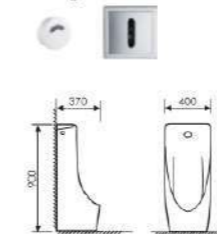

Urinal

Size:330x330x620mm
Fixing to wall with back

K37018

Urinal

Size:430x370x1050mm
Fixing to wall with back

K37019

Urinal

Size:400x370x900mm
Fixing to wall with back