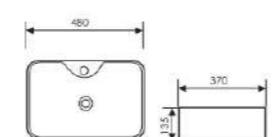

K29B009

Counter Top Art Basin

Size:480x370x135mm
Above counter mounter