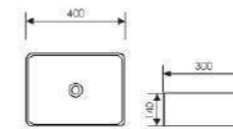

K28A006-3

Counter Top Art Basin

Size:1000x390x145mm
Above counter mounter

K28A004-1

Counter Top Art Basin

Size:400x300x140mm
Above counter mounter

K28A004-2

Counter Top Art Basin