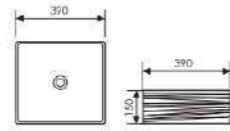

K28A010-2

Counter Top Art Basin

Size:390x390x150mm
Above counter mounter