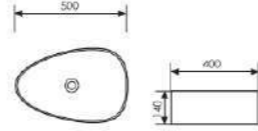

K28B053

Counter Top Art Basin

Size: 550x400x140mm
Above counter mounter