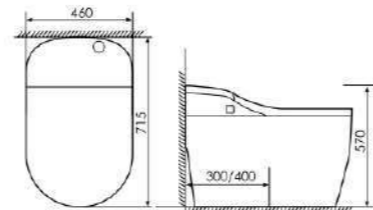

K11-Z2001

Smart toile
 Size:715x425x470mm
 S-trap:300/400mm Rughing-in

FUNCTION:

- Automatic flipv
- User Memory
- Mobile Cleaning
- Water potential regulation
- Seat Heating
- LED Screen Display
- APP Connect
- Foot touch flip
- Decorative Lights
- Instant hot water
- Self-Cleaning Spray Rod
- Seat Temperature Adjustment
- Energy saving mode
- Men identify flushing
- Hip Cleaning Mode
- Power Failure Flushing
- Water Temperature Adjustment
- Warm Air Drying
- Sat Down Flushing
- Soft Light Illumination
- Bidet Mode
- Sat Down Flushing
- Left automatic flushing
- Water Pressure Adjustment
- Air Temperature Adjustment
- Kids Flushing Mode

K11-S1001

Smart toile
 Size:715x460x570mm
 S-trap:300/400mm Rughing-in

FUNCTION:

- Automatic flip
- Decorative Lights
- Mobile Cleaning
- Water potential regulation
- Seat Heating
- LED Screen Display
- Mechanical water fittings
- Men identify flushing
- Foot touch flip
- Power Failure Flushing
- Instant hot water
- Self-Cleaning Spray Rod
- Seat Temperature Adjustment
- splash massage
- Silent flushing water
- Automatic closing cover
- Hip Cleaning Mode
- APP Connect
- Water Pressure Adjustment
- Warm Air Drying
- Sat Down Flushing
- Energy saving mode
- User Memory
- Cleaner for decontamination
- Bidet Mode
- Left automatic flushing
- Water Temperature Adjustment
- Air Temperature Adjustment
- Soft Light Illumination
- ceramic water tank
- Bubble Shield