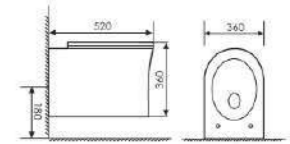

K20A019

Wall-hung Toilet

Size:520x360x360mm
P-trap:180mm Rughing-in