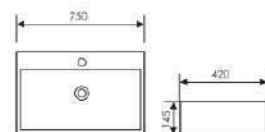

Size:600x420x145mm
Above counter munter

K29A003-2

Counter Top Art Basin

Size:600x460x140mm
Above counter munter

K29A002-5

Counter Top Art Basin

Size:750x420x145mm
Above counter munter

K29A002-6