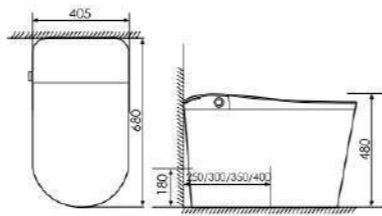

NUMEROUS FEATURES,
 ONE CONTROL

K11-J1002

Smart toile
Size:700X385X440mm
S-trap:250/300/400mm P-trap:180mm

K11-J1204

Smart toile
Size:680X390X470mm
S-trap:250/300/400mm P-trap:180mm

K11-J1101

Smart toile
Size:680X425X480mm
S-trap:250/300/400mm P-trap:180mm

K11-J1205

Smart toile
Size:680X400X440mm
S-trap:250/300/400mm P-trap:180mm

K11-J1103

Smart toile
Size:680X405X480mm
S-trap:250/300/400mm P-trap:180mm

K11-J1301

Smart toile
Size:680X400X500mm
S-trap:250/300/400mm P-trap:180mm