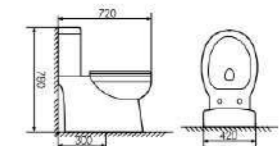

K19B006

Siphonic Two-piece Toilet

Size:720x420x780mm
S-trap:300mm Rughing-in