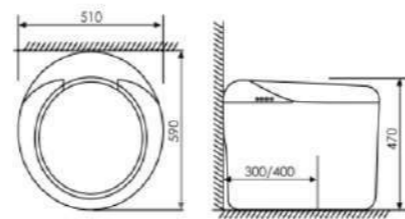

NUMEROUS FEATURES,
ONE CONTROL

K11-Z1101

Smart toilet
 Size:620X550X580mm
 S-trap:300/400mm Rughing-in

FUNCTION:

- Automatic flip
- Decorative Lights
- Left automatic flushing
- Water Temperature Adjustment
- night light lighting
- Foot touch flip
- Power Failure Flushing
- Seat Temperature Adjustment
- Mobile Cleaning
- APP Connect
- Hip Cleaning Mode
- Seat Heating
- Spray Rod Sterilization
- Warm Air Drying
- Bidet Mode
- Purifying Aromatherapy
- Air Temperature Adjustment
- Self-Cleaning Spray Rod

K11-Z2701

Smart toilet
 Size:590X510X470mm
 S-trap:300/400mm Rughing-in

FUNCTION:

- Manua flip
- Seat Heating
- Seat Temperature Adjustment
- ED Screen Display
- Automatic Flushing
- Foot sense flushing
- Power Failure Flushing
- Air Temperature Adjustment
- Warm Air Drying
- Mobile Cleaning
- Hip Cleaning Mode
- Sat Down Flushing
- Spray Rod Sterilization
- intelligent power saving
- Water potentia regulation
- Bidet Mode
- silent slow descent
- Self-Cleaning Spray Rod
- APP connect