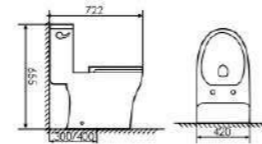

K17C003

Siphonic One-piece Toilet

Size:722X420x655mm
S-trap:300/400mm Rughing-in