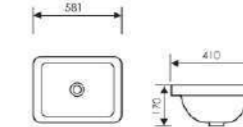

K30020

Mid Counter Art Basin

Size:580x410x170mm
Above counter mounter