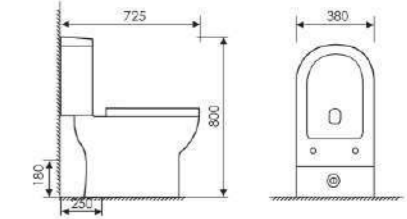

Size: 440x380x840mm
Fixing to wall with back

K16B017

Washdown Two-piece Toilet

Size:680x370x835mm
S-trap:250mm Rughing-in

K18015

Washdown Two-piece Toilet

Size:700x380x790mm
S-trap:250mm Rughing-in
P-trap:180mm Rughing-in