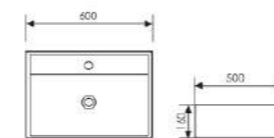

Counter Top Art Basin

Size:510x380x120mm
Above counter mounter

K29B004

Counter Top Art Basin

Size:610x380x120mm
Above counter mounter

K29B005

Counter Top Art Basin

Size:600x500x160mm
Above counter mounter