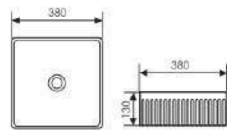

K28A008-3
Counter Top Art Basin
Size: 500x340x130mm
Above counter mounter