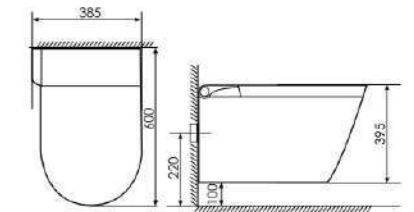

K13-Z1101

Smart Wall-hung Toilet
Size: 520X380X305mm
P-trap, Rughing-in