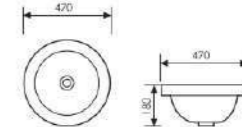

K30018

Mid Counter Art Basin

Size:470x470x180mm
Above counter mounter