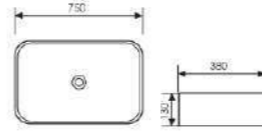

K28A011-3

Counter Top Art Basin

Size:750x380x130mm
Above counter mounter