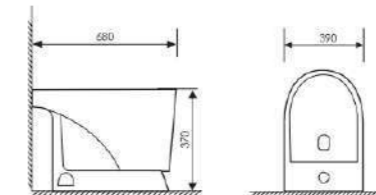

K22006

Floor Bidet

Size:680x370x390mm
Fixing to wall with back