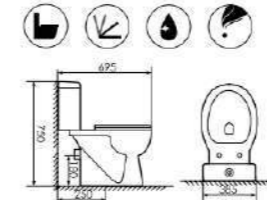

K18025

Washdown Two-piece Toilet

Size:695x385x750mm
S-trap:250mm Rughing-in
P-trap:180mm Rughing-in