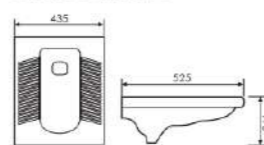

Size:580x460x250mm
Build-in Platform

K38A010

Squating Pan

Size:560x440x190mm
Build-in Platform

K38C004

Squating Pan

Size:525x435x190mm
Build-in Platform

K38C005