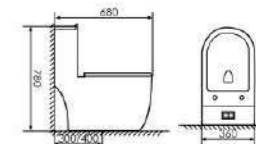

K17B001

Siphonic One-piece Toilet

Size:690X370X800mm
S-trap:300/400mm Rughing-in

K17B002

Siphonic One-piece Toilet

Size:680x360x780mm
S-trap:300/400mm Rughing-in

K17B035

Siphonic One-piece Toilet