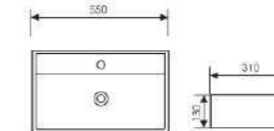

K29A011-2

Counter Top Art Basin

Size:550x310x130mm
Above counter mounter