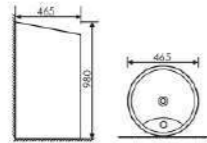

K24017

Pedestal One-piece Basin

Size: 465x465x980mm
Fixing Fo Wall With Back