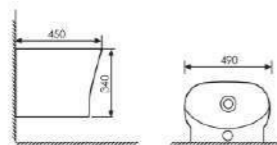

K26024

Wall-hung Basin

Size:490x450x340mm
Fixing Fo Wall With Back