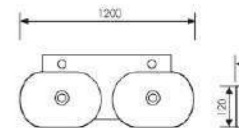

K32024

Wall-hung Art Basin

Size:1200x390x140mm
Above counter mounter