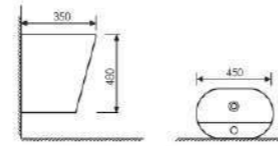

K26029

Wall-hung Basin

Size:450x350x480mm
Fixing Fo Wall With Back