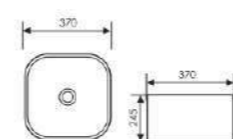

K28A014-3

Counter Top Art Basin
Size:370x370x245mm
Above counter mouter