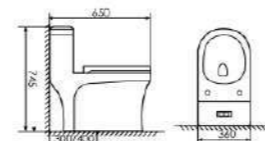

K17B015

Siphonic One-piece Toilet

Size:650X360x745mm
S-trap:300/400mm Rughing-in