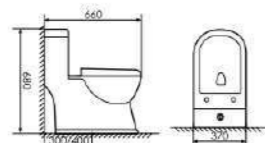

K17B017

Siphonic One-piece Toilet

Size:660X370x680mm
S-trap:300/400mm Rughing-in