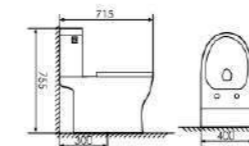

 Size:660x370x785mm
 S-trap:200mm Rughing-in

K18018

Washdown Two-piece Toilet

 Size:660x370x785mm
 P-trap:180mm Rughing-in

K19B007

Siphonic Two-piece Toilet

Size:715x400x755mm
S-trap:300mm Rughing-in

K19B006