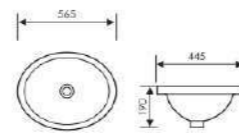

K30009

Mid Counter Art Basin

Size: 565x445x190mm
Above counter mounter