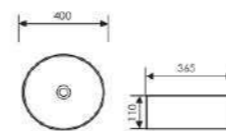

K28B054

Counter Top Art Basin

Size: 400x365x110mm
Above counter mounter