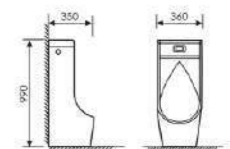

K37017

Urinal

Size:360x350x990mm
Fixing to wall with back