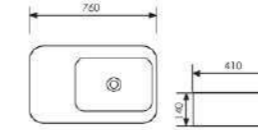

K28B026

Counter Top Art Basin

Size:760x410x140mm
Above counter mounter