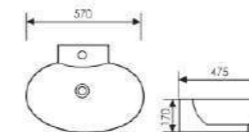

K29B022

Counter Top Art Basin

Size:575x435x170mm
Above counter mounter