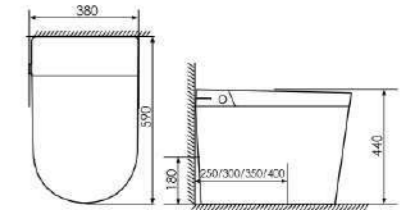

K11-J1205

Smart toile
Size:680X400X440mm
S-trap:250/300/400mm P-trap:180mm

K11-J1103

Smart toile
Size:680X405X480mm
S-trap:250/300/400mm P-trap:180mm

K11-J1301

Smart toile
Size:680X400X500mm
S-trap:250/300/400mm P-trap:180mm

K11A026

K11-X1701

Smart toilet
 Size:550X380X468mm
 S-trap,300/400mm Rughing-in

FUNCTION:

- | | | | |
|--|---|--|---|
| <ul style="list-style-type: none"> ● Manual flip ● Flush after standing up ● night light lighting ● Air Temperature Adjustment ● Mobile Cleaning ● Spray adjustmetnt ● Genral reminders | <ul style="list-style-type: none"> ● Foot sense flushing ● Seat Heating ● silent slow descent ● Water Pressure Adjustment ● LED Screen Display ● child model ● Bluetooth App | <ul style="list-style-type: none"> ● Hip Cleaning Mode ● Seat Temperature Adjustment ● intelligent power saving ● Cold and Hot Massage ● Warm Air Drying ● Spray Rod Sterilization | <ul style="list-style-type: none"> ● Bidet Mode ● Sat Down Flushing ● Water Temperature Adjustment ● Strong and Weak Massage ● Self-Cleaning Spray Rod ● full/half flushing |
|--|---|--|---|

K11-X1001

Smart toile
 Size:590X380X445mm
 S-trap:300/400mm

K11-X1502

Smart toile
 Size:590X380X445mm
 S-trap:250/300/400mm P-trap:180mm

K11-X1101

Smart toile
 Size:520x380x445mm
 S-trap:300/400mm Rughing-in

K11-X1601

Smart toile
 Size:520X380X450mm
 S-trap:300/400mm Rughing-in

K11-X1201

Smart toile
 Size:600X380X445mm
 S-trap:300/400mm Rughing-in

K11-X1801

Smart toile
 Size:590X380X480mm
 S-trap:300/400mm Rughing-in