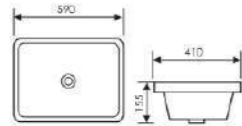

K30034

Mid Counter Art Basin

Size:590x410x155mm
Above counter mounter