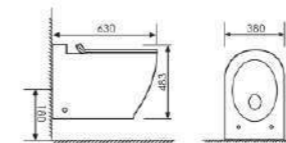

K20E004

Wall-hung Toilet

Size:530x392x339mm
P-trap:180mm Rughing-in

K20E005

Wall-hung Toilet

Size:630x380x483mm
P-trap:180mm Rughing-in

K20E006

Wall-hung Toilet