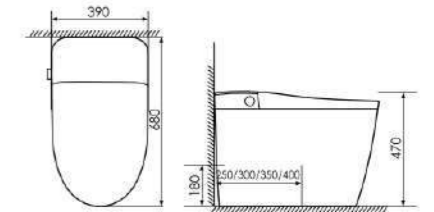

NUMEROUS FEATURES,
 ONE CONTROL

K11-J1002

Smart toile
Size:700X385X440mm
S-trap:250/300/400mm P-trap:180mm

K11-J1204

Smart toile
Size:680X390X470mm
S-trap:250/300/400mm P-trap:180mm

K11-J1101

Smart toile
Size:680X425X480mm
S-trap:250/300/400mm P-trap:180mm

K11-J1205

Smart toile
Size:680X400X440mm
S-trap:250/300/400mm P-trap:180mm

K11-J1103

Smart toile
Size:680X405X480mm
S-trap:250/300/400mm P-trap:180mm

K11-J1301

Smart toile
Size:680X400X500mm
S-trap:250/300/400mm P-trap:180mm