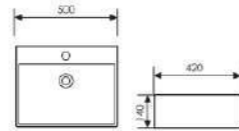

K29B064

Counter Top Art Basin

Size: 500x420x140mm
Above counter mounter