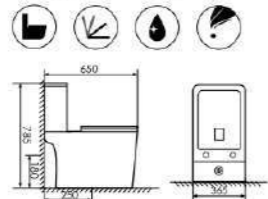

K18007

Washdown Two-piece Toilet

Size:650x365x785mm
S-trap:250mm Rughing-in
P-trap:180mm Rughing-in