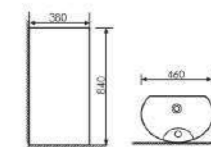

K24041

Pedestal One-piece Basin

Size:460x380x840mm
Fixing Fo Wall With Back