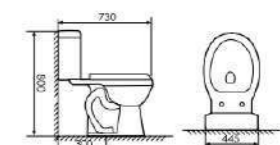

K19B001

Siphonic Two-piece Toilet

Size:710x450x790mm
S-trap:300mm Rughing-in

K19B002

Siphonic Two-piece Toilet

Size:730x445x800mm
S-trap:300mm Rughing-in

K19A002

Siphonic Two-piece Toilet