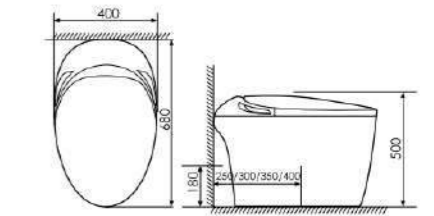

NUMEROUS FEATURES,
 ONE CONTROL

K11-J1002

Smart toile
Size:700X385X440mm
S-trap:250/300/400mm P-trap:180mm

K11-J1204

Smart toile
Size:680X390X470mm
S-trap:250/300/400mm P-trap:180mm

K11-J1101

Smart toile
Size:680X425X480mm
S-trap:250/300/400mm P-trap:180mm

K11-J1205

Smart toile
Size:680X400X440mm
S-trap:250/300/400mm P-trap:180mm

K11-J1103

Smart toile
Size:680X405X480mm
S-trap:250/300/400mm P-trap:180mm

K11-J1301

Smart toile
Size:680X400X500mm
S-trap:250/300/400mm P-trap:180mm