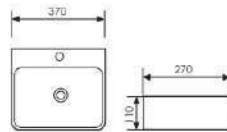

Counter Top Art Basin

Size:480x325x100mm
Above counter mounter

K29B0012

Counter Top Art Basin

Size:620x405x115mm
Above counter mounter

K29B013

Counter Top Art Basin

 Size:370x270x110mm
Above counter mounter