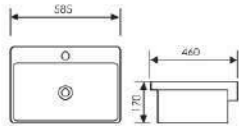

K31005

Semi Art Basin

Size: 585x460x170mm
Above counter mounter