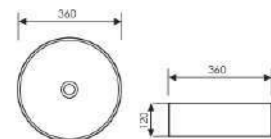

K28A014-1

Counter Top Art Basin
Size:360x360x220mm
Above counter mouter

K28A014-2

Counter Top Art Basin
Size:380x380x245mm
Above counter mouter

K28A001-2

Counter Top Art Basin
Size:360x360x120mm
Above counter mouter