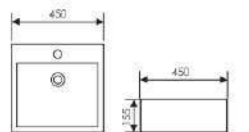

K29B044

Counter Top Art Basin

Size:450x450x155mm
Above counter mounter