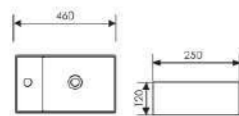

K29B067

Counter Top Art Basin

Size: 460x250x120mm
Above counter mounter