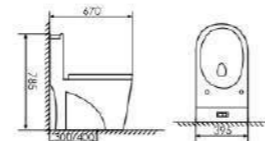

K17B005

Siphonic One-piece Toilet

Size:670X395X785mm
S-trap:300/400mm Rughing-in