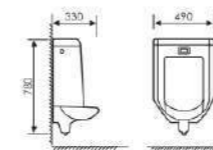

K37010

Urinal

Size:490x330x780mm
Fixing to wall with back