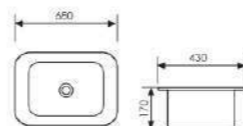

K30013

Mid Counter Art Basin

Size:680x430x170mm
Above counter mounter