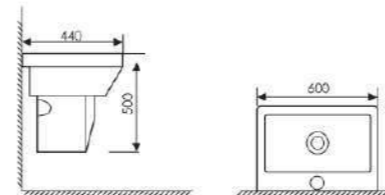

K27013

Wall-hung Pedestal Basin

Size:600x440x500mm
Fixing to wall with back