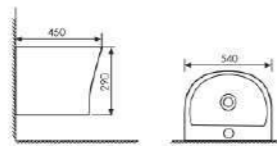

K26016

Wall-hung Basin

Size:540x450x290mm
Fixing Fo Wall With Back