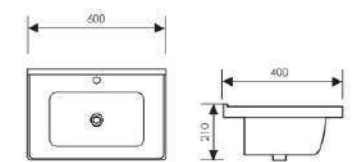

K35003-43

middle side basin

Size: 430x360x170mm 500x360x170mm
 600x360x170mm 700x360x170mm
 800x360x170mm 900x360x170mm
 1000x360x170mm

K35004-60

middle side basin

Size: 600x400x210mm 700x400x210mm
 800x400x210mm 900x400x210mm
 1000x400x210mm