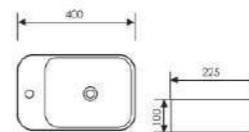

K29B046

Counter Top Art Basin

Size:400x225x100mm
Above counter mounter