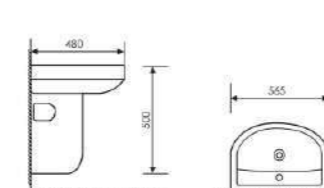

K22022

Floor Bidet

Size:520x350x390mm
Fixing to wall with back

K26027

Wall-hung Basin

Size:500x440x360mm
Fixing to wall with back

K16B002

Washdown Two-piece Toilet

Size:700x370x800mm
S-trap:250/300mm Rughing-in
P-trap:180mm Rughing-in

K27001

Wall-hung Pedestal Basin

Size:565x480x500mm
Fixing to wall with back

K25001

Pedestal Two-piece Basin

Size:565x480x850mm
Fixing to wall with back