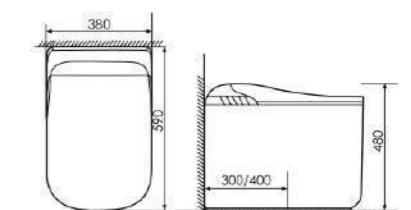

K11-X1001

Smart toile
 Size:590X380X445mm
 S-trap:300/400mm

K11-X1502

Smart toile
 Size:590X380X445mm
 S-trap:250/300/400mm P-trap:180mm

K11-X1101

Smart toile
 Size:520x380x445mm
 S-trap:300/400mm Rughing-in

K11-X1601

Smart toile
 Size:520X380X450mm
 S-trap:300/400mm Rughing-in

K11-X1201

Smart toile
 Size:600X380X445mm
 S-trap:300/400mm Rughing-in

K11-X1801

Smart toile
 Size:590X380X480mm
 S-trap:300/400mm Rughing-in

K11-X1401

Smart toile
 Size:600X380X435mm
 S-trap:300/400mm Rughing-in

K11-X1901

Smart toile
 Size:590X380X480mm
 S-trap:300/400mm Rughing-in

K12-Z1001

Smart Wall-hung Toilet
 Size:585X390X370mmmm
 P-trap, Rugging-in