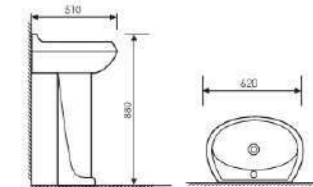

Size:780x400x760mm
S-trap:250mm Rughing-in
P-trap:180mm Rughing-in

K22007

Floor Bidet

Size:630x370x480mm
Fixing to wall with back

K25022

Pedestal Two-piece Basin

Size:620x510x880mm
Fixing to wall with back

K16B003