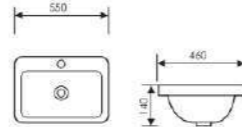

K30022

Mid Counter Art Basin

Size:550x460x140mm
Above counter mounter