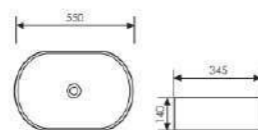

K28B023

Counter Top Art Basin

Size:550x345x140mm
Above counter mounter