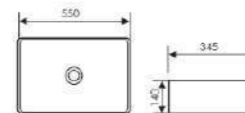

K28A003-3

Counter Top Art Basin

Size: 550x345x140mm
Above counter mounter