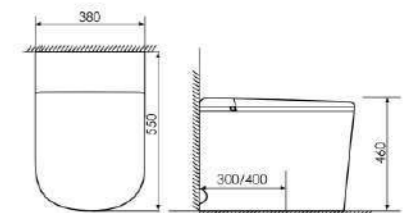

K11-J1205

Smart toile
Size:680X400X440mm
S-trap:250/300/400mm P-trap:180mm

K11-J1103

Smart toile
Size:680X405X480mm
S-trap:250/300/400mm P-trap:180mm

K11-J1301

Smart toile
Size:680X400X500mm
S-trap:250/300/400mm P-trap:180mm

K11-J1203

Smart toile
Size:680X410X455mm
S-trap:250/300/400mm P-trap:180mm

K11-J1302

Smart toile
Size:680X420X490mm
S-trap:250/300/400mm P-trap:180mm

The interface of the light and single-handed usage In-Wash Inspira remote control is so intuitive that anyone will be able to use it from the first time.

K11A026

K11-X1701

Smart toilet
 Size:550X380X468mm
 S-trap,300/400mm Rughing-in

FUNCTION:

- | | | | |
|--|---|--|---|
| <ul style="list-style-type: none"> ● Manual flip ● Flush after standing up ● night light lighting ● Air Temperature Adjustment ● Mobile Cleaning ● Spray adjustmetnt ● Genral reminders | <ul style="list-style-type: none"> ● Foot sense flushing ● Seat Heating ● silent slow descent ● Water Pressure Adjustment ● LED Screen Display ● child model ● Bluetooth App | <ul style="list-style-type: none"> ● Hip Cleaning Mode ● Seat Temperature Adjustment ● intelligent power saving ● Cold and Hot Massage ● Warm Air Drying ● Spray Rod Sterilization | <ul style="list-style-type: none"> ● Bidet Mode ● Sat Down Flushing ● Water Temperature Adjustment ● Strong and Weak Massage ● Self-Cleaning Spray Rod ● full/half flushing |
|--|---|--|---|

K11-X1001

Smart toile
 Size:590X380X445mm
 S-trap:300/400mm

K11-X1502

Smart toile
 Size:590X380X445mm
 S-trap:250/300/400mm P-trap:180mm

K11-X1101

Smart toile
 Size:520x380x445mm
 S-trap:300/400mm Rughing-in