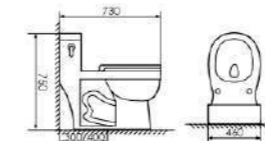

Size:720X390x700mm
S-trap:300/400mm Rughing-in

K17B005

Siphonic One-piece Toilet

Size:670X395X785mm
S-trap:300/400mm Rughing-in

K17B041

Siphonic One-piece Toilet

Size:730x460x750mm
S-trap:300/400mm Rughing-in