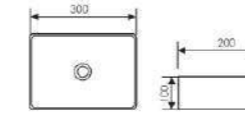

K28A005-6
Counter Top Art Basin
Size: 660x350x160mm
Above counter mounter

K28A005-7
Counter Top Art Basin
Size: 770x350x160mm
Above counter mounter

K28A002-1

Counter Top Art Basin

Size: 300x200x100mm
Above counter mounter