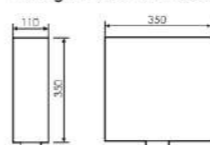

Squat Pan Toilet Water Tank

Size:350x110x350mm
Fixing to wall with back

K39A024