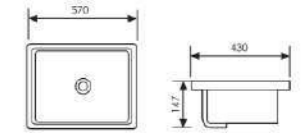

Under Counter Basin

Size:470x470x147mm
Above counter mounter

K33B004

Under Counter Basin

Size:570x430x147mm
Above counter mounter

K33B005

Under Counter Basin

Size:650x470x147mm
Above counter mounter