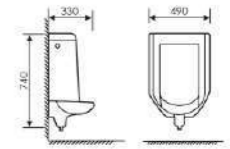

K37041

Urinal

Size:490x330x740mm
Fixing to wall with back