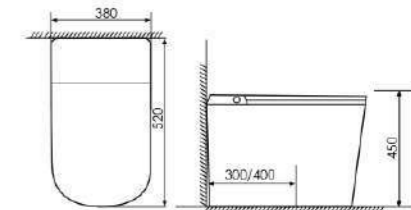

K11-J1205

Smart toile
Size:680X400X440mm
S-trap:250/300/400mm P-trap:180mm

K11-J1103

Smart toile
Size:680X405X480mm
S-trap:250/300/400mm P-trap:180mm

K11-J1301

Smart toile
Size:680X400X500mm
S-trap:250/300/400mm P-trap:180mm

K11A026

K11-X1701

Smart toilet
 Size:550X380X468mm
 S-trap,300/400mm Rughing-in

FUNCTION:

- | | | | |
|--|---|--|---|
| <ul style="list-style-type: none"> ● Manual flip ● Flush after standing up ● night light lighting ● Air Temperature Adjustment ● Mobile Cleaning ● Spray adjustmetnt ● Genral reminders | <ul style="list-style-type: none"> ● Foot sense flushing ● Seat Heating ● silent slow descent ● Water Pressure Adjustment ● LED Screen Display ● child model ● Bluetooth App | <ul style="list-style-type: none"> ● Hip Cleaning Mode ● Seat Temperature Adjustment ● intelligent power saving ● Cold and Hot Massage ● Warm Air Drying ● Spray Rod Sterilization | <ul style="list-style-type: none"> ● Bidet Mode ● Sat Down Flushing ● Water Temperature Adjustment ● Strong and Weak Massage ● Self-Cleaning Spray Rod ● full/half flushing |
|--|---|--|---|

K11-X1001

Smart toile
 Size:590X380X445mm
 S-trap:300/400mm

K11-X1502

Smart toile
 Size:590X380X445mm
 S-trap:250/300/400mm P-trap:180mm

K11-X1101

Smart toile
 Size:520x380x445mm
 S-trap:300/400mm Rughing-in

K11-X1601

Smart toile
 Size:520X380X450mm
 S-trap:300/400mm Rughing-in

K11-X1201

Smart toile
 Size:600X380X445mm
 S-trap:300/400mm Rughing-in

K11-X1801

Smart toile
 Size:590X380X480mm
 S-trap:300/400mm Rughing-in