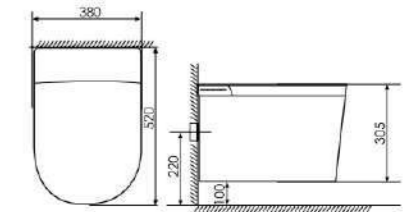

EASY DESIGN

Its soft curves, its simple geometry and its hidden fixations and connections make it a highly aesthetic solution, suiting the lifestyle of any user and fitting into any interior design perfectly.

K12A001
Smart Wall-hung Toilet
Size: 580x380x420mm
P-trap, Rughing-in

EUROPE QUALITY STANDARD

FUNCTION:

- UV sterilization
- Heated Seat
- Display Screen
- Night Lighting
- Built-in Tank
- Double Filtrat
- Foot touch open cover
- Automatic Cleansing
- Foot touch open seat
- Foot touch flushing
- Automatically Flushing
- Defecating Assist Cleansing
- Manual Open/Close the Lid
- Auto Open/Close the cover
- Seat Temperature Adjustment
- Air Temperature Adjustment
- Manual Flushing Without Power
- Cleansing Position Adjustment
- Female Cleansing
- Warm Air Drying
- Buffer Cover Plate
- Leakage Protection
- Smart Remote Control
- Buttocks Cleansing
- Self-cleaning Nozzle
- Mobile Cleansing
- Massage Cleansing
- Water Pressure Adjustment
- Energy Conservation Mode
- 110v/220v English Version

K13-Z1001

Smart Wall-hung Toilet
Size: 600X385X395mm
P-trap, Rughing-in

K13-Z1101

Smart Wall-hung Toilet
Size: 520X380X305mm
P-trap, Rughing-in

K13-Z1401

Smart Wall-hung Toilet
Size: 580X380X310mm
P-trap, Rughing-in

K13-Z1501

Smart Wall-hung Toilet
Size: 550X380X340mm
P-trap, Rughing-in