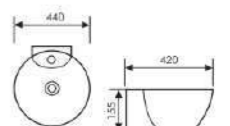

K32004

Wall-hung Art Basin

Size: 440x420x155mm
Above counter mounter