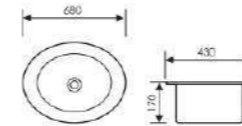

K30014

Mid Counter Art Basin

Size:680x430x170mm
Above counter mounter