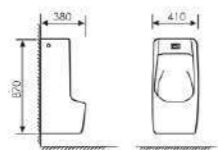

K37002

Urinal

Size:410x380x840mm
Fixing to wall with back