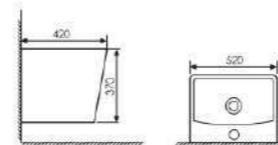

K26018

Wall-hung Basin

Size:520x420x370mm
Fixing Fo Wall With Back