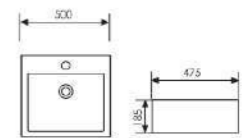

Counter Top Art Basin

Size: 400x400x120mm
Above counter mounter

K29A007-1

Counter Top Art Basin

Size: 460x460x155mm
Above counter mounter

K29A007-2

Counter Top Art Basin

Size: 500x475x185mm
Above counter mounter