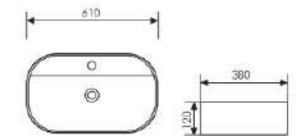

Counter Top Art Basin

Size:510x380x120mm
Above counter mounter

K29B004

Counter Top Art Basin

Size:610x380x120mm
Above counter mounter

K29B005

Counter Top Art Basin

Size:600x500x160mm
Above counter mounter