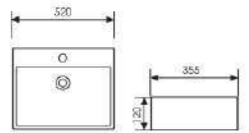

K29B041

Counter Top Art Basin

Size:520x355x120mm
Above counter mounter