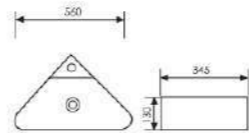

K29B056

Counter Top Art Basin

Size:560x345x130mm
Above counter mounter