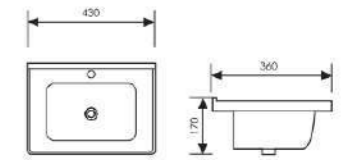

K35003-43

middle side basin

Size: 430x360x170mm 500x360x170mm
600x360x170mm 700x360x170mm
800x360x170mm 900x360x170mm
1000x360x170mm