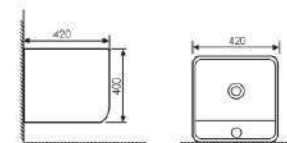

K26006

Wall-hung Basin

Size:450x420x400mm
Fixing Fo Wall With Back