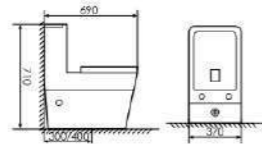

Size:740X520x610mm
S-trap:300/400mm Rughing-in

K17C021

Siphonic One-piece Toilet

Size:735X367x750mm
S-trap:300/400mm Rughing-in

K17C019

Siphonic One-piece Toilet

Size:690X370x710mm
S-trap:300/400mm Rughing-in