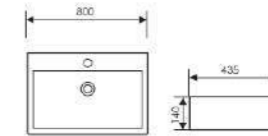

Counter Top Art Basin

Size: 580x450x160mm
Above counter mounter

K29A007-5

Counter Top Art Basin

Size: 800x435x140mm
Above counter mounter

K29A007-6

Counter Top Art Basin

Size: 1000x435x140mm
Above counter mounter