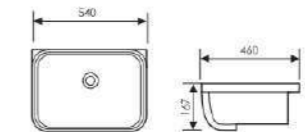

Under Counter Basin

Size:540x460x167mm
Above counter mounter

K33B027