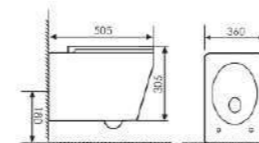

K20A015

Wall-hung Toilet

Size:505x360x305mm
P-trap:180mm Rughing-in