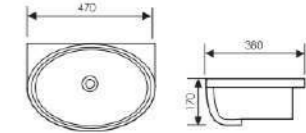

Under Counter Basin

Size:470x380x170mm
Above counter mounter

K33A018