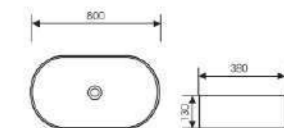

Counter Top Art Basin

Size:700x380x130mm
Above counter mounter

K28A009-3

Counter Top Art Basin

Size:800x380x130mm
Above counter mounter

K28A010-1

Counter Top Art Basin

 Size:410x410x180mm
Above counter mounter