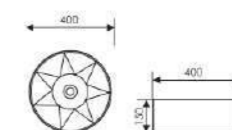

K28B048

Counter Top Art Basin

Size: 400x400x150mm
Above counter mounter