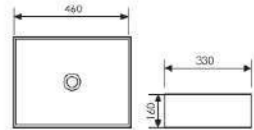

K28A005-4
Counter Top Art Basin
Size: 460x330x160mm
Above counter mounter