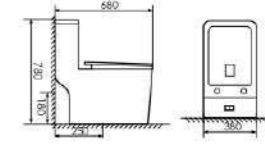

K17B020

Siphonic One-piece Toilet

Size:680x380x780mm
S-trap:250mm Rughing-in
P-trap:180mm Rughing-in