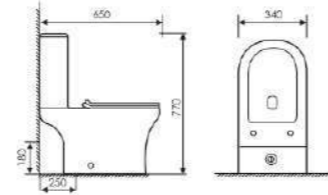

K18013

Washdown Two-piece Toilet

Size:650x340x770mm
S-trap:250mm Rughing-in
P-trap:180mm Rughing-in