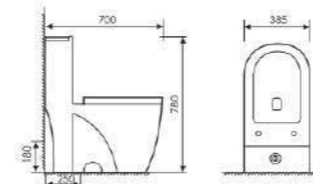

K16B003

Washdown Two-piece Toilet

Size:700x385x780mm
S-trap:250mm Rughing-in
P-trap:180mm Rughing-in