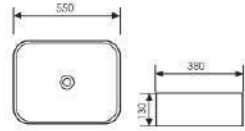

K28A011-1

Counter Top Art Basin

Size:550x380x130mm
Above counter mounter