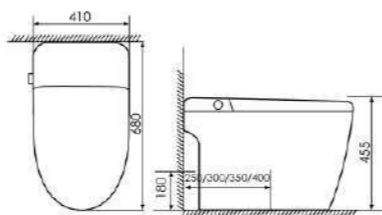

K11-J1002

Smart toile
Size:700X385X440mm
S-trap:250/300/400mm P-trap:180mm

K11-J1204

Smart toile
Size:680X390X470mm
S-trap:250/300/400mm P-trap:180mm

K11-J1101

Smart toile
Size:680X425X480mm
S-trap:250/300/400mm P-trap:180mm

K11-J1205

Smart toile
Size:680X400X440mm
S-trap:250/300/400mm P-trap:180mm

K11-J1103

Smart toile
Size:680X405X480mm
S-trap:250/300/400mm P-trap:180mm

K11-J1301

Smart toile
Size:680X400X500mm
S-trap:250/300/400mm P-trap:180mm

K11-J1203

Smart toile
Size:680X410X455mm
S-trap:250/300/400mm P-trap:180mm

K11-J1302

Smart toile
Size:680X420X490mm
S-trap:250/300/400mm P-trap:180mm