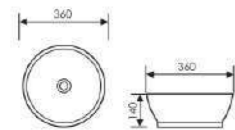

K28A016-1

Counter Top Art Basin

Size:360x360x140mm
Above counter mounter