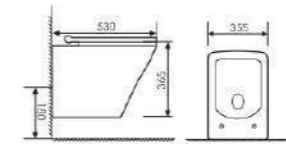

Wall-hung Toilet

Size:535x361x349mm
P-trap:180mm Rughing-in

K20E003

Wall-hung Toilet

Size:530x380x340mm
P-trap:180mm Rughing-in

K20E008

Wall-hung Toilet

Size:625x376x400mm
P-trap:180mm Rughing-in