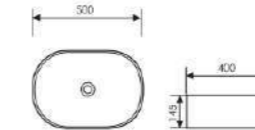

K28B010

Counter Top Art Basin

Size:500x400x145mm
Above counter mounter