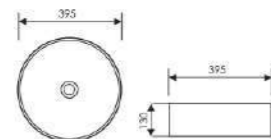

K28A001-3

Counter Top Art Basin
Size:395x395x130mm
Above counter mouter