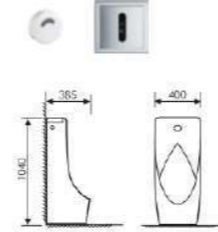

K37034

Urinal

Size: 400x385x1040mm
Fixing to wall with back