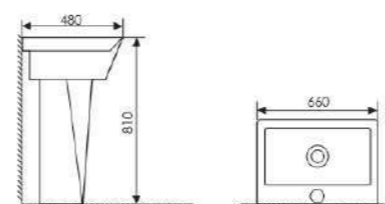

Size:600x440x500mm
Fixing to wall with back

K27005

Wall-hung Pedestal Basin

Size:540x460x560mm
Fixing to wall with back

K25013

Pedestal Two-piece Basin

Size:660x480x810mm
Fixing to wall with back

K25011