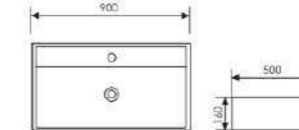

K29A012-2

Counter Top Art Basin

Size:900x500x160mm
Above counter mounter