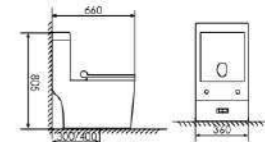

K17B036

Siphonic One-piece Toilet

Size:680X360x810mm
S-trap:300/400mm Rughing-in

K17B037

Siphonic One-piece Toilet

Size:660X360x805mm
S-trap:300 Rughing-in

K17B039

Siphonic One-piece Toilet