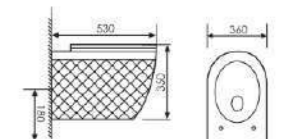

K20A011

Wall-hung Toilet

Size:530x360x350mm
P-trap:180mm Rughing-in