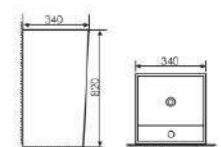

K24042

Pedestal One-piece Basin

Size:340x340x820mm
Fixing Fo Wall With Back