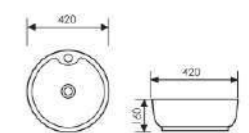

K29B043

Counter Top Art Basin

Size:420x420x160mm
Above counter mounter