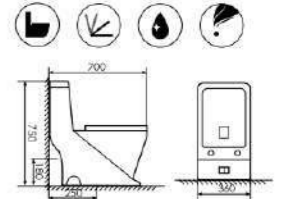

K16B025

Washdown One-piece Toilet

Size:700x360x750mm
S-trap:250mm Rughing-in
P-trap:180mm Rughing-in