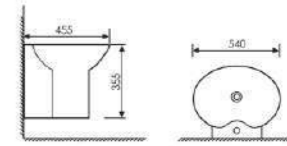

K26020

Wall-hung Basin

Size:540x455x355mm
Fixing Fo Wall With Back