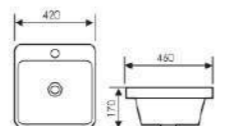

K30035

Mid Counter Art Basin

Size:420x460x170mm
Above counter mounter