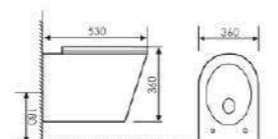

K20A008

Wall-hung Toilet

Size:530x360x360mm
P-trap:180mm Rughing-in