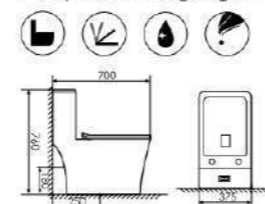

K16A008

Washdown One-piece Toilet

Size700x375x760mm
S-trap:250mm Rughing-in
P-trap:180mm Rughing-in