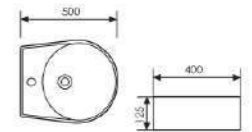

K29B028

Counter Top Art Basin

Size:500x400x125mm
Above counter mounter