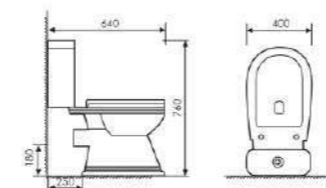

K25015

Pedestal Two-piece Basin

Size:610x460x880mm
Fixing to wall with back

K16B024

Washdown Two-piece Toilet

Size:720x400x790mm
S-trap:250mm Rughing-in
P-trap:180mm Rughing-in

K22008

Floor Bidet

Size:540x375x410mm
Fixing to wall with back

K25020

Pedestal Two-piece Basin

Size:610x500x835mm
Fixing to wall with back

K18024

Washdown Two-piece Toilet

Size:640x400x760mm
S-trap:250mm Rughing-in
P-trap:180mm Rughing-in

K22019

Floor Bidet

Size:550x360x400mm
Fixing to wall with back

K25026

Pedestal Two-piece Basin

Size:620x510x830mm
Fixing to wall with back

TECHNOLOGY DEVELOPMENT

TORNADO FLUSHING SYSTEM