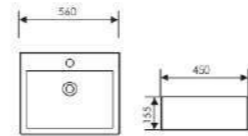

Size: 600x340x110mm
Above counter mounter

K29A005-5

Counter Top Art Basin

Size: 800x400x120mm
Above counter mounter

K29A007-3

Counter Top Art Basin

Size: 560x450x155mm
Above counter mounter

K29A007-4