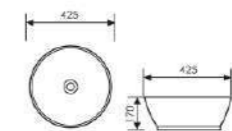

K28B040

Counter Top Art Basin

Size: 425x425x170mm
Above counter mounter