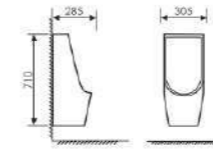

K37036

Urinal

Size:285x305x710mm
Fixing to wall with back