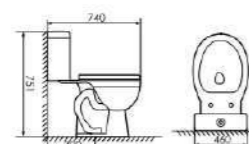

K19A002

Siphonic Two-piece Toilet

Size:740x460x751mm
S-trap:300mm Rughing-in