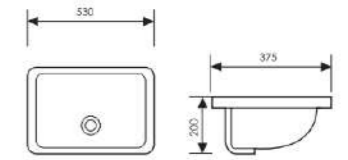

K33C003-53

Under Counter Basin

Size: 530x375x200mm 595x420x205mm