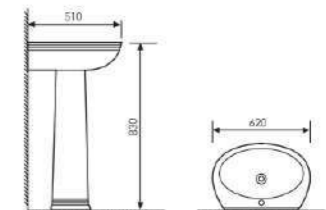

K22019

Floor Bidet

Size:550x360x400mm
Fixing to wall with back

K25026

Pedestal Two-piece Basin

Size:620x510x830mm
Fixing to wall with back

TECHNOLOGY DEVELOPMENT

TORNADO FLUSHING SYSTEM