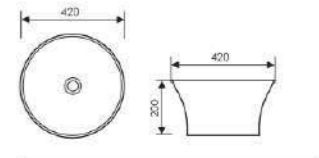

K28A014-1

Counter Top Art Basin
Size:360x360x220mm
Above counter mouter