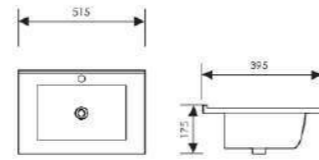

Size: 515x395x175mm 615x395x175mm
 765x395x175mm 815x395x175mm
 1015x395x175mm

K34003-60

Thin Edge Basin

Size: 610x465x135mm 810x465x135mm
 1010x465x135mm 1210x465x135mm

K34004-60

Thin Edge Basin

Size: 610x465x170mm 710x465x170mm
 810x465x170mm 910x465x170mm
 1010x465x170mm 1210x465x170mm