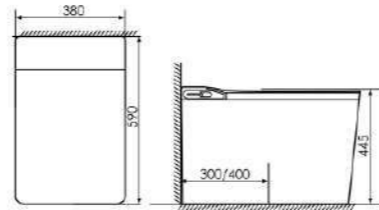

K11-J1205

Smart toile
Size:680X400X440mm
S-trap:250/300/400mm P-trap:180mm

K11-J1103

Smart toile
Size:680X405X480mm
S-trap:250/300/400mm P-trap:180mm

K11-J1301

Smart toile
Size:680X400X500mm
S-trap:250/300/400mm P-trap:180mm

K11A026

K11-X1701

Smart toilet
 Size:550X380X468mm
 S-trap,300/400mm Rughing-in

FUNCTION:

- | | | | |
|--|---|--|---|
| <ul style="list-style-type: none"> ● Manual flip ● Flush after standing up ● night light lighting ● Air Temperature Adjustment ● Mobile Cleaning ● Spray adjustmetnt ● Genral reminders | <ul style="list-style-type: none"> ● Foot sense flushing ● Seat Heating ● silent slow descent ● Water Pressure Adjustment ● LED Screen Display ● child model ● Bluetooth App | <ul style="list-style-type: none"> ● Hip Cleaning Mode ● Seat Temperature Adjustment ● intelligent power saving ● Cold and Hot Massage ● Warm Air Drying ● Spray Rod Sterilization | <ul style="list-style-type: none"> ● Bidet Mode ● Sat Down Flushing ● Water Temperature Adjustment ● Strong and Weak Massage ● Self-Cleaning Spray Rod ● full/half flushing |
|--|---|--|---|

K11-X1001

Smart toile
 Size:590X380X445mm
 S-trap:300/400mm

K11-X1502

Smart toile
 Size:590X380X445mm
 S-trap:250/300/400mm P-trap:180mm

K11-X1101

Smart toile
 Size:520x380x445mm
 S-trap:300/400mm Rughing-in

K11-X1601

Smart toile
 Size:520X380X450mm
 S-trap:300/400mm Rughing-in

K11-X1201

Smart toile
 Size:600X380X445mm
 S-trap:300/400mm Rughing-in

K11-X1801

Smart toile
 Size:590X380X480mm
 S-trap:300/400mm Rughing-in