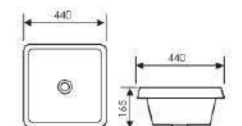

K30025

Counter Top Art Basin

Size:440x440x165mm
Above counter mounter