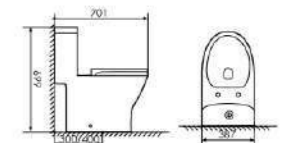

Size:727X430x670mm
S-trap:300/400mm Rughing-in

K17C010

Siphonic One-piece Toilet

Size:710X400x715mm
S-trap:300/400mm Rughing-in

K17C011

Siphonic One-piece Toilet

Size:701X387x699mm
S-trap:300/400mm Rughing-in