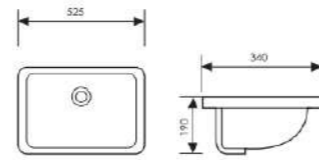

Size: 570x390x200mm 635x425x210mm

K33C002-40

Under Counter Basin

 Size: 400x270x160mm 470x350x200mm
 510x360x200mm 530x370x200mm
 600x380x185mm

K33A013-52

Under Counter Basin

Size: 525x340x190mm 700x380x195mm