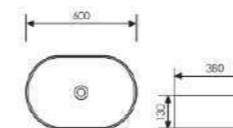

Size:480x370x130mm
Above counter mounter

K28A004-3

Counter Top Art Basin

Size:600x370x130mm
Above counter mounter

K28A009-1

Counter Top Art Basin

Size:600x380x130mm
Above counter mounter

K28A009-2