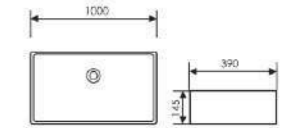

K28A006-3

Counter Top Art Basin

Size:1000x390x145mm
Above counter mounter