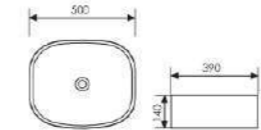

K28A007-2

Counter Top Art Basin

Size:500x390x140mm
Above counter mounter