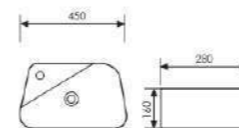

K32025

Wall-hung Art Basin

Size:450x280x160mm
Above counter mounter