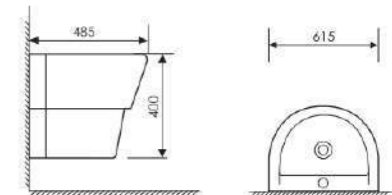

K27011

Wall-hung Pedestal Basin

Size:615x485x400mm
Fixing to wall with back