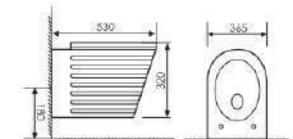

K20A013

Wall-hung Toilet

Size:530x365x320mm
P-trap:180mm Rughing-in