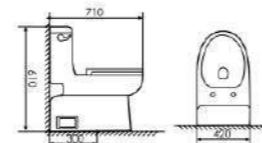

K17C005

Siphonic One-piece Toilet

Size:715X420x690mm
S-trap:300/400mm Rughing-in

K17C007

Siphonic One-piece Toilet

Size:710X420x610mm
S-trap:300mm Rughing-in

K17A014

Siphonic One-piece Toilet