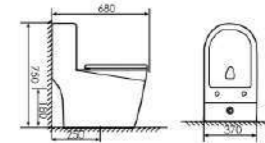

K17B004

Siphonic One-piece Toilet

Size:770x370x690mm
S-trap:300/400mm Rughing-in

K17B019

Siphonic One-piece Toilet

Size:680x370x750mm
S-trap:250mm Rughing-in
P-trap:180mm Rughing-in

K17B012

Siphonic One-piece Toilet