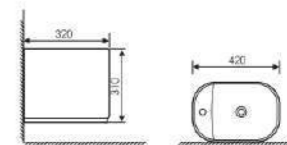

K26014

Wall-hung Basin

Size:420x320x310mm
Fixing Fo Wall With Back