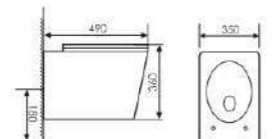

Wall-hung Toilet

Size:530x365x320mm
P-trap:180mm Rughing-in

K20A003

Wall-hung Toilet

Size:490x350x360mm
P-trap:180mm Rughing-in

K20A004

Wall-hung Toilet

Size:505x350x360mm
P-trap:180mm Rughing-in