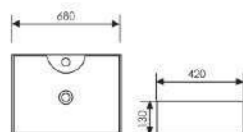

K29B034

Counter Top Art Basin

Size:680x420x130mm
Above counter mounter