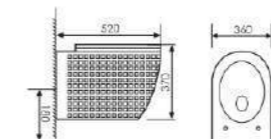

K20A005

Wall-hung Toilet

Size:520x350x360mm
P-trap:180mm Rughing-in

K20C005

Wall-hung Toilet

Size:520x360x370mm
P-trap:180mm Rughing-in

K20A011

Wall-hung Toilet