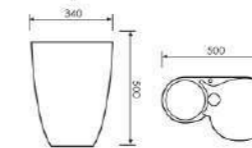

panel
ABS
Black

K43A001

Mop washing sink

Size:450x330x420mm
Fixing to wall with back

K43A006

Mop washing sink

Size:500x340x500mm
Fixing to wall with back

K43A028