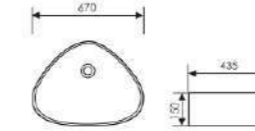

K28B006

Counter Top Art Basin

Size:670x435x150mm
Above counter mounter