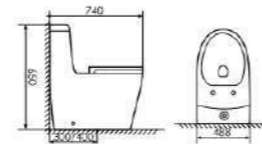

Size:728X366x715mm
S-trap:300/400mm Rughing-in

K17C020

Siphonic One-piece Toilet

Size:714X366x722mm
S-trap:300/400mm Rughing-in

K17C004

Siphonic One-piece Toilet

Size:740X488x650mm
S-trap:300/400 Rughing-in