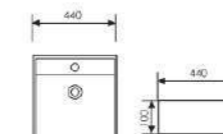

K29A014-1

Counter Top Art Basin

Size: 280x280x100mm
Above counter mounter

K29A014-2

Counter Top Art Basin

Size: 440x440x100mm
Above counter mounter

the mixture of straight lines and arc

K29A005-1