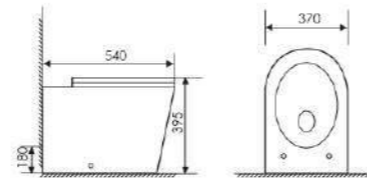

K21003

Toilet Seat

Size:540x370x395mm
P-trap:180mm Rughing-in