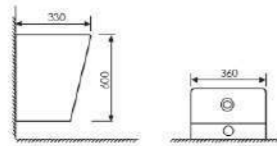

Size:420x420x400mm
Fixing Fo Wall With Back

K26006

Wall-hung Basin

Size:450x420x400mm
Fixing Fo Wall With Back

K26028

Wall-hung Basin

 Size:360x330x600mm
 Fixing Fo Wall With Back

K26029