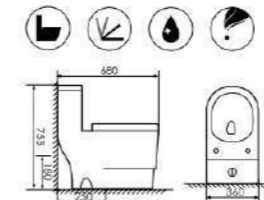

Washdown One-piece Toilet

Size:680x380x780mm
S-trap:250mm Rughing-in
P-trap:180mm Rughing-in

K16B026

Washdown One-piece Toilet

Size:680x360x755mm
S-trap:250mm Rughing-in
P-trap:180mm Rughing-in

K16B016

Washdown One-piece Toilet