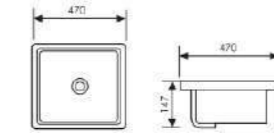

Under Counter Basin

Size:470x470x147mm
Above counter mounter

K33B004