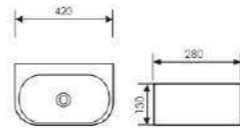

K32012

Wall-hung Art Basin

Size:420x280x130mm
Above counter mounter