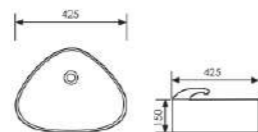

K29B073

Counter Top Art Basin

Size:425x425x150mm
Above counter mounter