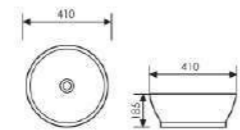

K28A016-2

Counter Top Art Basin

Size:410x410x185mm
Above counter mounter