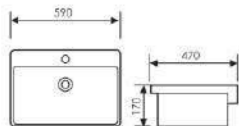

K31008

Semi Art Basin

Size: 590x460x160mm
Above counter mounter