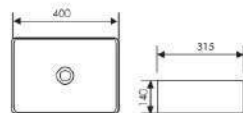

Counter Top Art Basin

Size: 600x340x110mm
Above counter mounter

K28A003-1

Counter Top Art Basin

Size: 400x315x140mm
Above counter mounter

K28A003-2

Counter Top Art Basin

Size: 480x315x140mm
Above counter mounter