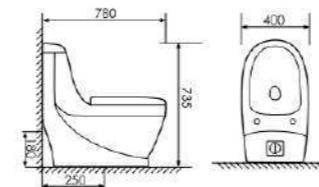

K16B013

Washdown Two-piece Toilet

Size:780x400x760mm
S-trap:250mm Rughing-in
P-trap:180mm Rughing-in