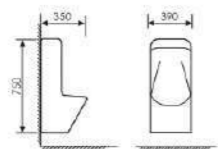

K37038

Urinal

Size:390x350x750mm
Fixing to wall with back