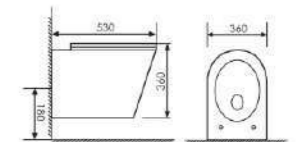

K20C010

Wall-hung Toilet

Size:530x360x360mm
P-trap:180mm Rughing-in