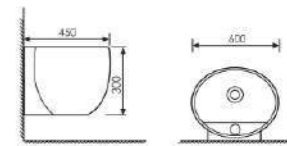

K26010

Wall-hung Basin

Size:600x450x300mm
Fixing Fo Wall With Back