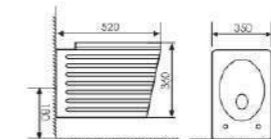

Size:485x365x365mm
P-trap:180mm Rughing-in

K20A002

Wall-hung Toilet

Size:530x360x360mm
P-trap:180mm Rughing-in

K20A014

Wall-hung Toilet

Size:520x350x360mm
P-trap:180mm Rughing-in

K20A013