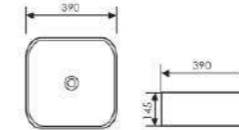

 Size:390x390x145mm
Above counter mounter

K28B010

Counter Top Art Basin

 Size:500x400x145mm
Above counter mounter

K28B011

Counter Top Art Basin

 Size:490x490x130mm
Above counter mounter

K28B012