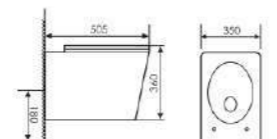

Wall-hung Toilet

Size:530x365x320mm
P-trap:180mm Rughing-in

K20A003

Wall-hung Toilet

Size:490x350x360mm
P-trap:180mm Rughing-in

K20A004

Wall-hung Toilet

Size:505x350x360mm
P-trap:180mm Rughing-in