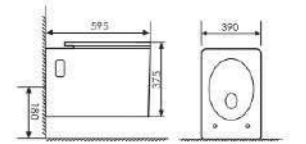

Wall-hung Toilet

Size:550x355x365mm
P-trap:180mm Rughing-in

K20B002

Wall-hung Toilet

Size:595x390x375mm
P-trap:180mm Rughing-in

K20B003

Wall-hung Toilet

Size:565x355x350mm
P-trap:180mm Rughing-in