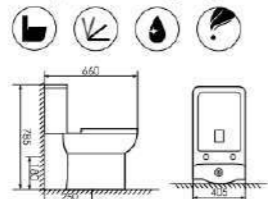

K18028

Washdown Two-piece Toilet

Size:660x405x785mm
S-trap:250mm Rughing-in
P-trap:180mm Rughing-in