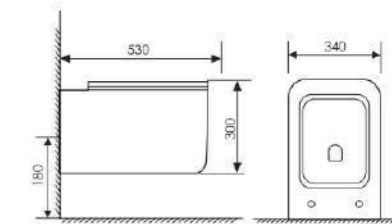

K20-J037

Wall-hung toilet

Size:530x340x300mm
P-trap:180mm Roughing-in