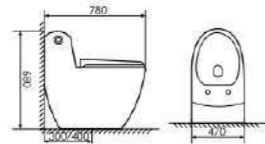

Size:660X480x680mm
S-trap:300/400mm Rughing-in

K17A015

Siphonic One-piece Toilet

Size:660X480x680mm
S-trap:300/400mm Rughing-in

K17A002

Siphonic One-piece Toilet

Size:780X470x680mm
S-trap:300/400mm Rughing-in