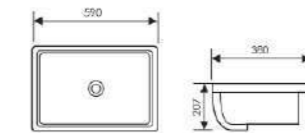

K33B006

Under Counter Basin

Size:500x380x207mm
Above counter mounter

K33B007

Under Counter Basin

Size:590x380x207mm
Above counter mounter

K33B010

Under Counter Basin