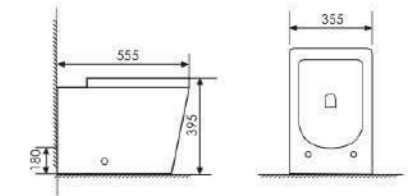

K21005

Toilet Seat

Size: 555x355x395mm
P-trap: 180mm Rughing-in