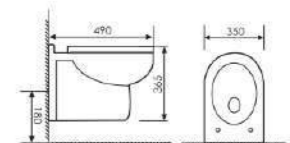

Size:505x360x305mm
P-trap:180mm Rughing-in

K20A027

Wall-hung Toilet

Size:495x365x300mm
P-trap:180mm Rughing-in

K20A028

Wall-hung Toilet

Size:490x350x365mm
P-trap:180mm Rughing-in

K20B001