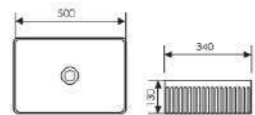

K28A008-4
Counter Top Art Basin
Size: 490x310x130mm
Above counter mounter