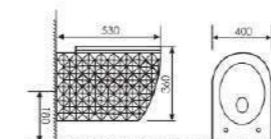

Wall-hung Toilet

Size:530x360x360mm
P-trap:180mm Rughing-in

K20A012

Wall-hung Toilet

Size:530x400x360mm
P-trap:180mm Rughing-in

K20A010

Wall-hung Toilet

Size:530x360x350mm
P-trap:180mm Rughing-in