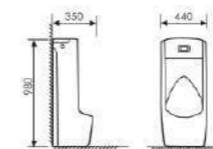

K37013

Urinal

Size:440x350x980mm
Fixing to wall with back