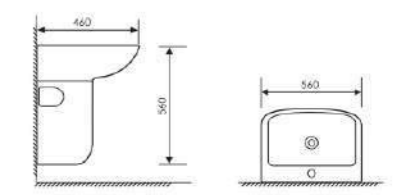

K24022

Pedestal One-piece Basin

Size:470x470x830mm
Fixing to wall with back

K22018

Floor Bidet

Size:540x370x390mm
Fixing to wall with back

K27013

Wall-hung Pedestal Basin

Size:600x440x500mm
Fixing to wall with back

K27005

Wall-hung Pedestal Basin

Size:540x460x560mm
Fixing to wall with back

K25013

Pedestal Two-piece Basin

Size:660x480x810mm
Fixing to wall with back

K25011