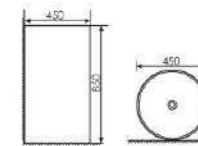

Size:554x385x345mm
P-trap:180mm Rughing-in

K24001

Pedestal One-piece Basin

Size:450x450x850mm
Fixing Fo Wall With Back

K24002

Pedestal One-piece Basin

Size:450x450x850mm
Fixing Fo Wall With Back

K24013