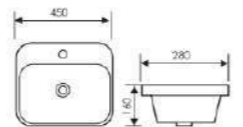

K30032

Mid Counter Art Basin

Size:450x280x160mm
Above counter mounter