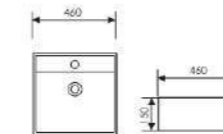

K29A004-2

Counter Top Art Basin

Size: 460x460x150mm
Above counter mounter