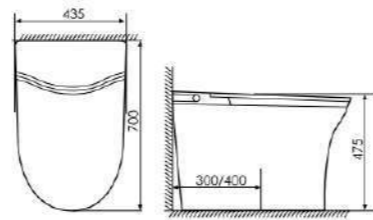

K11-Z1901

Smart toile
Size:700X435X475mm
S-trap:300/400mm Rughing-in

FUNCTION:

- Automatic flipv
- User Memory
- Mobile Cleaning
- Water potential regulation
- Seat Heating
- LED Screen Display
- APP Connect
- Foot touch flip
- Decorative Lights
- Instant hot water
- Self-Cleaning Spray Rod
- Seat Temperature Adjustment
- Energy saving mode
- Men identify flushing
- Hip Cleaning Mode
- Power Failure Flushing
- Water Temperature Adjustment
- Warm Air Drying
- Sat Down Flushing
- Soft Light Illumination
- Bidet Mode
- Sat Down Flushing
- Left automatic flushing
- Water Pressure Adjustment
- Air Temperature Adjustment
- Kids Flushing Mode