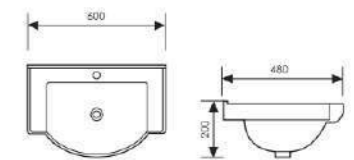

K36004-60

Cabinet Basin

Size: 600x460x170mm 700x460x170mm
 750x460x170mm 800x460x170mm
 900x460x170mm 1000x460x170mm
 1200x460x170mm

K36005-60

Cabinet Basin

Size: 600x480x200mm 755x495x210mm
 900x480x215mm 1200x500x225mm