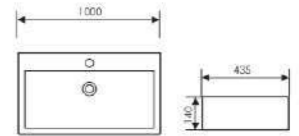

Counter Top Art Basin

Size: 580x450x160mm
Above counter mounter

K29A007-5

Counter Top Art Basin

Size: 800x435x140mm
Above counter mounter

K29A007-6

Counter Top Art Basin

Size: 1000x435x140mm
Above counter mounter