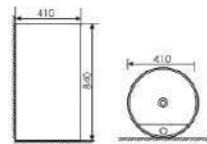

K24027

Pedestal One-piece Basin

Size: 410x410x840mm
Fixing Fo Wall With Back