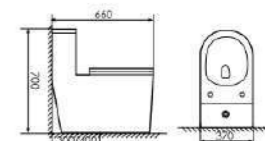

K17B011

Siphonic One-piece Toilet

Size:660x370x700mm
S-trap:300/400mm Rughing-in