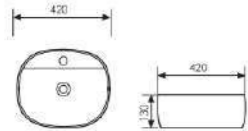

K29A008-1

Counter Top Art Basin

Size:420x420x130mm
Above counter mounter