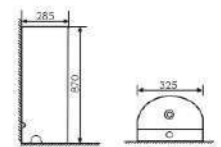

K24031

Pedestal One-piece Basin

Size:330x330x840mm
Fixing Fo Wall With Back

K24030

Pedestal One-piece Basin

Size:320x285x870mm
Fixing Fo Wall With Back

K24029

Pedestal One-piece Basin