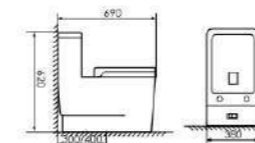

K17B035

Siphonic One-piece Toilet

Size:690X380X620mm
S-trap:300/400mm Rughing-in