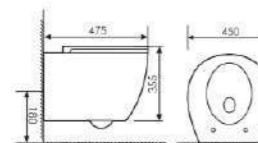

K20A026

Wall-hung Toilet

Size:505x360x355mm
P-trap:180mm Rughing-in

K20A016

Wall-hung Toilet

Size:475x450x355mm
P-trap:180mm Rughing-in

K20A015

Wall-hung Toilet