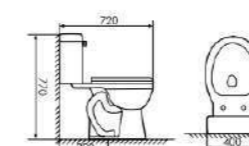

K19B005

Siphonic Two-piece Toilet

Size:720x420x770mm
S-trap:300mm Rughing-in