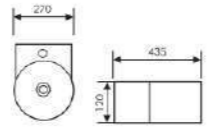

K32007

Wall-hung Art Basin

Size:270x435x120mm
Above counter mounter