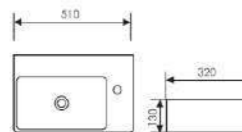

K29B045

Counter Top Art Basin

Size:510x320x130mm
Above counter mounter