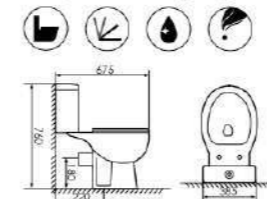

K18027

Washdown Two-piece Toilet

Size:675x385x760mm
S-trap:220mm Rughing-in
P-trap:180mm Rughing-in