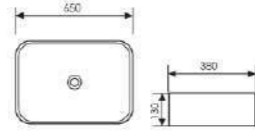

K28A011-2

Counter Top Art Basin

Size:650x380x130mm
Above counter mounter