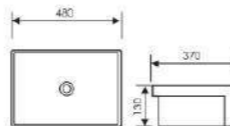

K31010

Semi Art Basin

Size: 480x370x130mm
Above counter mounter