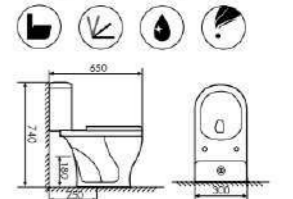

K18023

Washdown Two-piece Toilet

Size:650x330x740mm
S-trap:250mm Rughing-in
P-trap:180mm Rughing-in