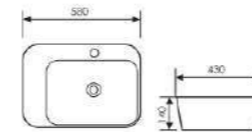

K29B032

Counter Top Art Basin

Size:580x430x140mm
Above counter mounter