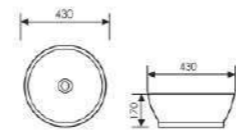

K28A016-3

Counter Top Art Basin

Size:430x430x170mm
Above counter mounter