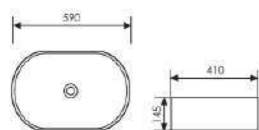

K28B021

Counter Top Art Basin

Size:590x410x145mm
Above counter mounter