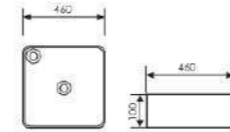

K29B049

Counter Top Art Basin

Size:460x460x100mm
Above counter mounter