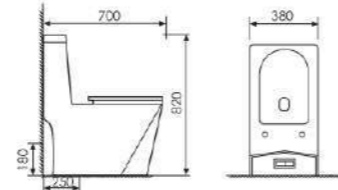

Size: 440x380x840mm
Fixing to wall with back

K16B017

Washdown Two-piece Toilet

Size:680x370x835mm
S-trap:250mm Rughing-in

K18015

Washdown Two-piece Toilet

Size:700x380x790mm
S-trap:250mm Rughing-in
P-trap:180mm Rughing-in