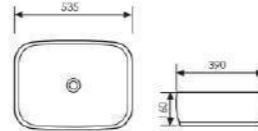

K28B019

Counter Top Art Basin

Size:535x390x160mm
Above counter mounter