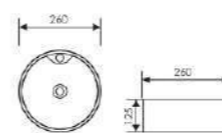

K29B057

Counter Top Art Basin

Size:260x260x125mm
Above counter mounter