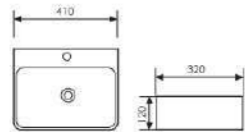

K29B014

Counter Top Art Basin

Size:410x310x120mm
Above counter mounter