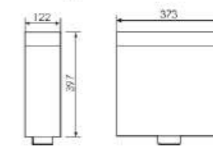

Squat Pan Toilet Water Tank

Size:373x122x397mm
Fixing to wall with back

K39A004