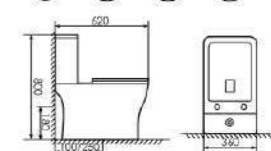

K18010

Washdown Two-piece Toilet

Size:620x360x800mm
S-trap:100/250mm Rughing-in
P-trap:180mm Rughing-in