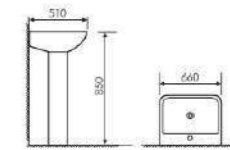

K25012

Pedestal Two-piece Basin

Size:660x510x850mm
Fixing Fo Wall With Back