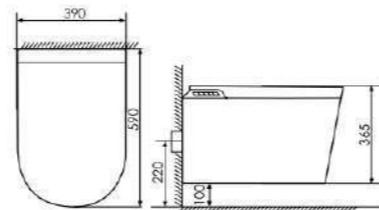

K12-Z2001

Smart Wall-hung Toilet
Size:590X380X370mm
P-trap, Rughing-in