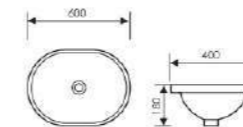

K30012

Mid Counter Art Basin

Size:600x400x180mm
Above counter mounter