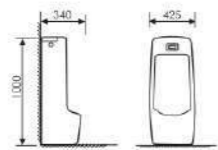

K37016

v

Size:425x340x1000mm
Fixing to wall with back