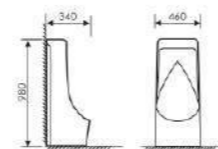

K37050

Urinal

Size:380x290x820mm
Fixing to wall with back