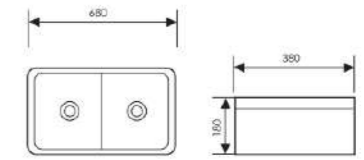

 Size: 680x380x180mm 800x390x180mm
 880x390x180mm 1050x400x180mm

K33A010-35

Under Counter Basin

 Size: 350x350x185mm 400x400x185mm
 460x460x205mm

K33A016-55

Under Counter Basin

 Size: 550x400x220mm 600x400x220mm
 650x410x220mm