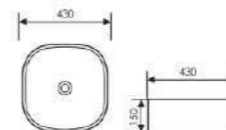

K28B057

Counter Top Art Basin

Size: 430x430x150mm
Above counter mounter