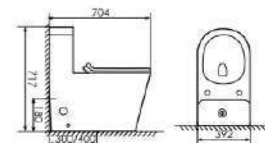

K17C001

Siphonic One-piece Toilet

Size:704X392x717mm
S-trap:300/400mm Rughing-in

K17C002

Siphonic One-piece Toilet

Size:704X392x717mm
S-trap:300/400mm Rughing-in
P-trap:180mm Rughing-in

K17B017

Siphonic One-piece Toilet