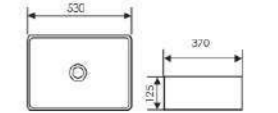

Size: 365x365x135mm
Above counter mounter

K28A002-5

Counter Top Art Basin

Size: 500x340x110mm
Above counter mounter

K28A002-6

Counter Top Art Basin

Size: 530x375x125mm
Above counter mounter

K28A002-7