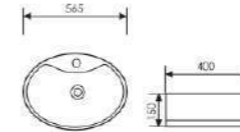

K29B025

Counter Top Art Basin

Size:565x400x150mm
Above counter mounter