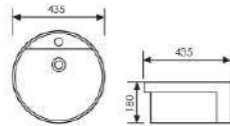

K31003

Semi Art Basin

Size: 435x435x180mm
Above counter mounter