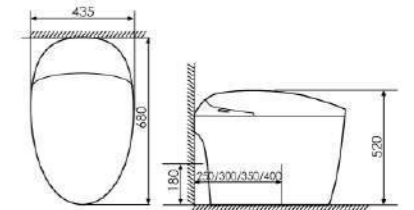

K11-J1306

Smart toile
Size:680X435X520mm
S-trap:250/300/400mm P-trap:180mm