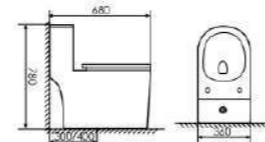

Size:685X410X655mm
S-trap:300/400mm Rughing-in

K17B030

Siphonic One-piece Toilet

Size:690X395X630mm
S-trap:300/400mm Rughing-in

K17B010

Siphonic One-piece Toilet

Size:680X360X780mm
S-trap:300/400mm Rughing-in