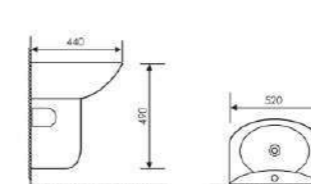

Size:780x400x760mm
S-trap:250mm Rughing-in
P-trap:180mm Rughing-in

K22007

Floor Bidet

Size:630x370x480mm
Fixing to wall with back

K25022

Pedestal Two-piece Basin

Size:620x510x880mm
Fixing to wall with back

K16B003

Washdown Two-piece Toilet

Size:700x385x780mm
S-trap:250mm Rughing-in
P-trap:180mm Rughing-in

K27004

Wall-hung Pedestal Basin

Size:520x440x490mm
Fixing to wall with back

K25008

Pedestal Two-piece Basin

Size:520x440x800mm
Fixing to wall with back

K16B008

Washdown Two-piece Toilet

Size:730x430x900mm
S-trap:250mm Rughing-in
P-trap:180mm Rughing-in

K20B008

Wall-hung Toilet

Size:590x340x405mm
P-trap Rughing-in

K24020

Pedestal Two-piece Basin