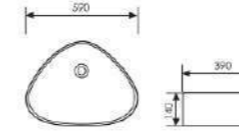

K28B005

Counter Top Art Basin

Size:590x390x140mm
Above counter mounter