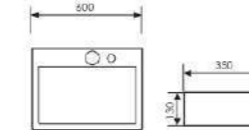

K29A010-2

Counter Top Art Basin

Size:600x350x130mm
Above counter mounter