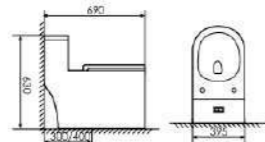

Size:685X410X655mm
S-trap:300/400mm Rughing-in

K17B030

Siphonic One-piece Toilet

Size:690X395X630mm
S-trap:300/400mm Rughing-in

K17B010

Siphonic One-piece Toilet

Size:680X360X780mm
S-trap:300/400mm Rughing-in