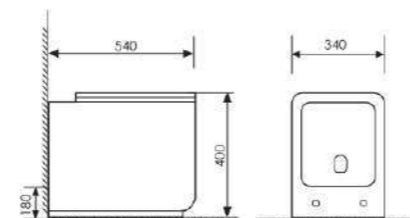

K21-J017

Floor Standing Toilet

Size:540x340x400mm
P-trap:180mm Roughing-in