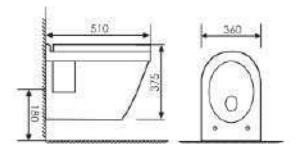

K20B006

Wall-hung Toilet

Size:510x360x375mm
P-trap:180mm Rughing-in