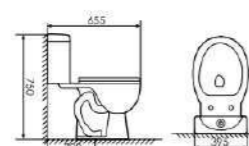

Siphonic Two-piece Toilet

Size:730x445x750mm
S-trap:300mm Rughing-in

K19A004

Siphonic Two-piece Toilet

Size:655x395x750mm
S-trap:300mm Rughing-in

K19A005

Siphonic Two-piece Toilet

Size:645x380x720mm
S-trap:300mm Rughing-in