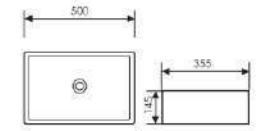

K28B036

Counter Top Art Basin

Size: 500x355x145mm
Above counter mounter