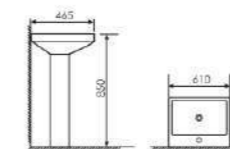

Pedestal Two-piece Basin

Size:560x470x830mm
Fixing Fo Wall With Back

K25004

Pedestal Two-piece Basin

Size:610x465x850mm
Fixing Fo Wall With Back

K25005

Pedestal Two-piece Basin

Size:520x410x800mm
Fixing Fo Wall With Back