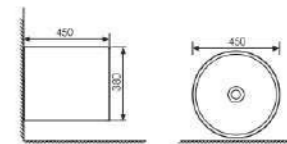

K26004

Wall-hung Basin

Size:450x450x380mm
Fixing Fo Wall With Back