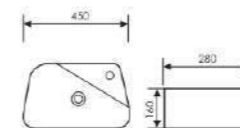

K32026

Wall-hung Art Basin

Size:450x280x160mm
Above counter mounter