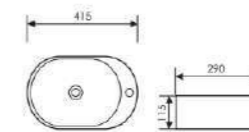

K29B031

Counter Top Art Basin

Size:415x290x115mm
Above counter mounter