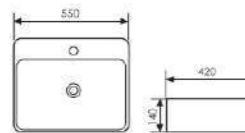

K28B020

Counter Top Art Basin

Size:550x420x140mm
Above counter mounter