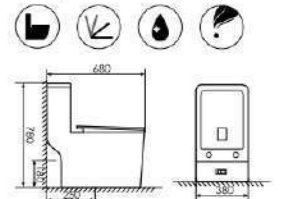

K16B005

Washdown One-piece Toilet

Size:680x380x780mm
S-trap:250mm Rughing-in
P-trap:180mm Rughing-in