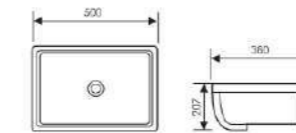

Under Counter Basin

Size:500x380x207mm
Above counter mounter

K33B007