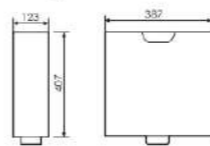

Squat Pan Toilet Water Tank

Size:387x123x407mm
Fixing to wall with back

K39A002