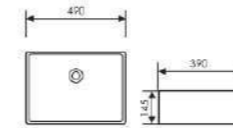

K28A014-6

Counter Top Art Basin
Size:420x420x200mm
Above counter mouter

K28A006-1

Counter Top Art Basin

Size:490x390x145mm
Above counter mounter

K28A006-2

Counter Top Art Basin

Size:600x390x145mm
Above counter mounter