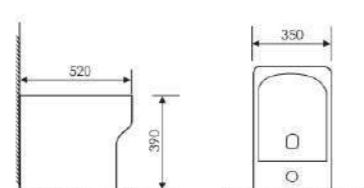

K22022

Floor Bidet

Size:520x350x390mm
Fixing to wall with back