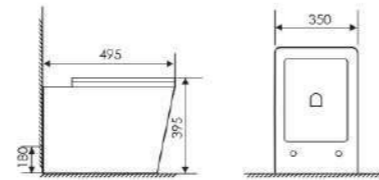

Size:655x365x820mm
S-trap:100-250mm Rughing-in
P-trap:180mm Rughing-in

K23002

Wall-mounted Bidet

Size:510x365x310mm
Fixing to wall with back

K21002

Toilet Seat

Size:495x350x395mm
P-trap:180mm Rughing-in

K26-X013