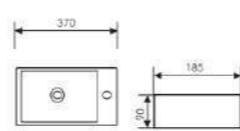

K29B065

Counter Top Art Basin

Size: 370x185x90mm
Above counter mounter