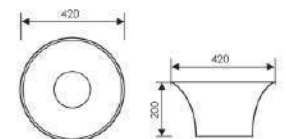

K28A014-6

Counter Top Art Basin
Size:420x420x200mm
Above counter mouter