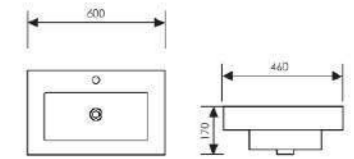

K36004-60

Cabinet Basin

Size: 600x460x170mm 700x460x170mm
 750x460x170mm 800x460x170mm
 900x460x170mm 1000x460x170mm
 1200x460x170mm

K36005-60

Cabinet Basin

Size: 600x480x200mm 755x495x210mm
 900x480x215mm 1200x500x225mm