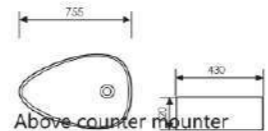

K28B043

Counter Top Art Basin

Size: 755x430x125mm
Above counter mounter