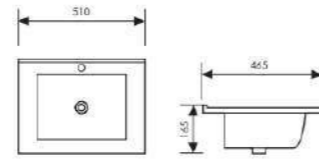

K34001-51

Thin Edge Basin

Size: 510x465x165mm 610x465x175mm
710x465x175mm 770x465x175mm
810x465x175mm 910x465x175mm
1010x465x175mm 1210x465x175mm