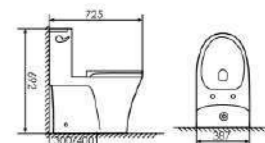

K17C013

Siphonic One-piece Toilet

Size:725X387x692mm
S-trap:300/400mm Rughing-in