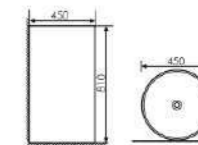

Pedestal One-piece Basin

Size:460x460x810mm
Fixing Fo Wall With Back

K24014

Pedestal One-piece Basin

Size:450x450x810mm
Fixing Fo Wall With Back

K24003

Pedestal One-piece Basin

Size:410x410x850mm
Fixing Fo Wall With Back