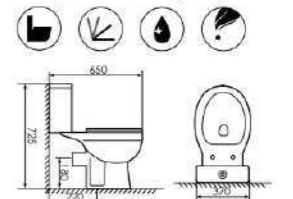

K18019

Washdown Two-piece Toilet

Size:650x370x725mm
S-trap:220mm Rughing-in
P-trap:180mm Rughing-in