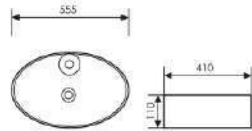

Counter Top Art Basin

 Size:555x470x150mm
Above counter mounter

K29B024

Counter Top Art Basin

 Size:600x470x150mm
Above counter mounter

K29B061

Counter Top Art Basin

 Size: 555x410x110mm
Above counter mounter