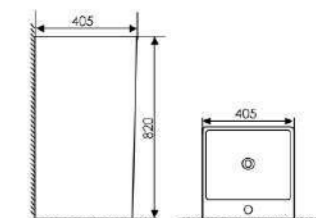

Wall-hung Basin

Size:385x350x420mm
Fixing to wall with back

K22002

Floor Bidet

Size:505x360x440mm
Fixing to wall with back

K24014

Pedestal One-piece Basin

Size:405X405X820mm
Fixing to wall with back