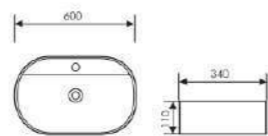

Counter Top Art Basin

Size: 600x340x110mm
Above counter mounter

K29A005-5