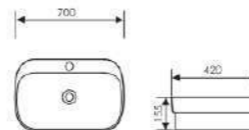

K29A009-3

Counter Top Art Basin

Size:700x420x155mm
Above counter mounter