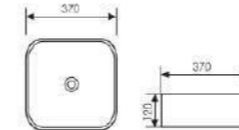

28B001

Counter Top Art Basin

Size:370x370x120mm
Above counter mounter