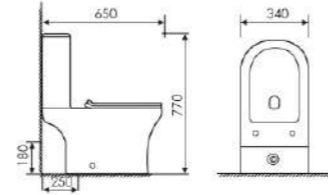

K18014

Washdown Two-piece Toilet

Size:650x340x770mm
S-trap:250mm Rughing-in
P-trap:180mm Rughing-in