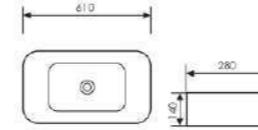

28B025

Counter Top Art Basin

Size:610x280x140mm
Above counter mounter