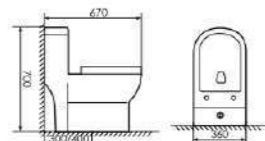

K17B023

Siphonic One-piece Toilet

Size:780X420x770mm
S-trap:300/400mm Rughing-in

K17B008

Siphonic One-piece Toilet

Size:670X360x700mm
S-trap:300/400mm Rughing-in

K17B015

Siphonic One-piece Toilet