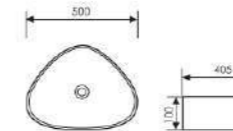

K28B055

Counter Top Art Basin

Size: 500x405x100mm
Above counter mounter