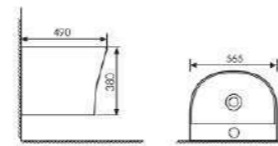

K26022

Wall-hung Basin

Size:565x490x380mm
Fixing Fo Wall With Back