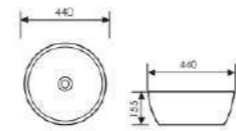

K28A015-3

Counter Top Art Basin

Size:400x400x155mm
Above counter mounter