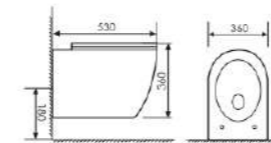

K20A002

Wall-hung Toilet

Size:530x360x360mm
P-trap:180mm Rughing-in

Bright black