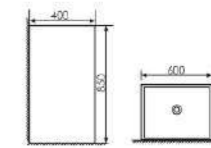

Size:410x410x830mm
Fixing Fo Wall With Back

K24005

Pedestal One-piece Basin

Size:600x400x850mm
Fixing Fo Wall With Back

K24006

Pedestal One-piece Basin

Size:600x400x850mm
Fixing Fo Wall With Back

K24033