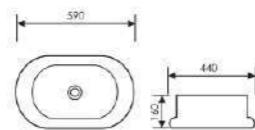

K28A012-2

Counter Top Art Basin

Size:590x440x160mm
Above counter mounter