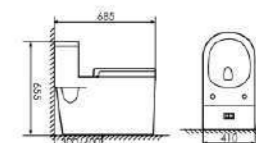

K17B029

Siphonic One-piece Toilet

Size:685X410X655mm
S-trap:300/400mm Rughing-in