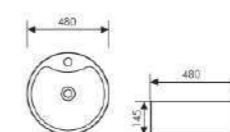

K29B018

Counter Top Art Basin

Size:480x480x145mm
Above counter mounter