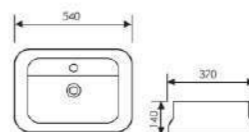

K29B036

Counter Top Art Basin

Size:540x370x140mm
Above counter mounter