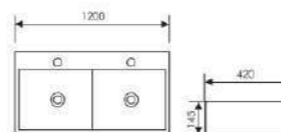

Counter Top Art Basin

Size:1000x420x145mm
Above counter munter

K29A002-7

Counter Top Art Basin

Size:1200x420x145mm
Above counter munter

K29A003-3

Counter Top Art Basin

Size:700x460x140mm
Above counter munter