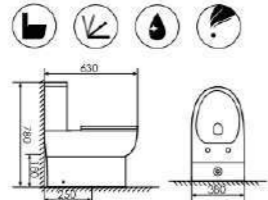

K18006

Washdown Two-piece Toilet

Size:630x380x780mm
S-trap:100-250mm Rughing-in
P-trap:180mm Rughing-in