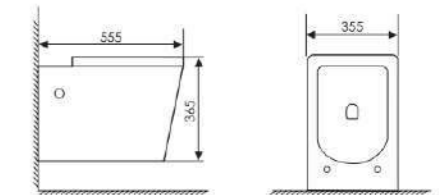

K20B007

Wall-hung toilet

Size: 555x355x365mm
P-trap Rughing-in