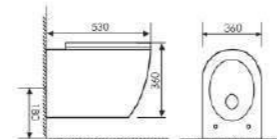

K20A002

Wall-hung Toilet

Size:530x360x360mm
P-trap:180mm Rughing-in