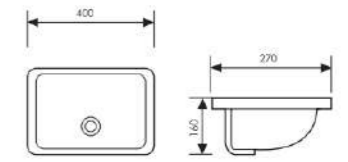

K33C002-40

Under Counter Basin

Size: 400x270x160mm 470x350x200mm
510x360x200mm 530x370x200mm
600x380x185mm