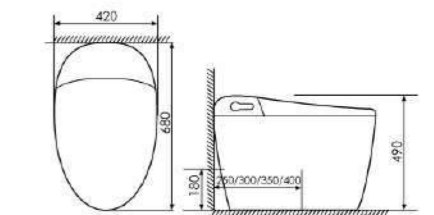

K11-J1302

Smart toile
Size:680X420X490mm
S-trap:250/300/400mm P-trap:180mm