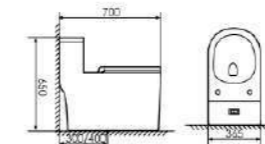

Size:725X400x665mm
S-trap:300/400mm Rughing-in

K17B011

Siphonic One-piece Toilet

Size:660x370x700mm
S-trap:300/400mm Rughing-in

K17B026

Siphonic One-piece Toilet

Size:700X365x650mm
S-trap:300/400mm Rughing-in