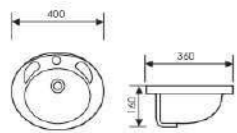

K30001

Mid Counter Art Basin

Size: 415x360x160mm
Above counter mounter