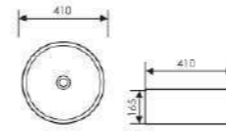

K28B024

Counter Top Art Basin

Size: 410x410x165mm
Above counter mounter