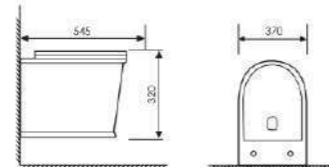

Size:600x440x500mm
Fixing to wall with back

K27005

Wall-hung Pedestal Basin

Size:540x460x560mm
Fixing to wall with back

K25013

Pedestal Two-piece Basin

Size:660x480x810mm
Fixing to wall with back

K25011

Pedestal Two-piece Basin

Size:540x460x900mm
Fixing to wall with back

K16B015

Washdown Two-piece Toilet

Size:700x415x790mm
S-trap:250mm Rughing-in
P-trap:180mm Rughing-in

K20A025

Wall-hung Toilet

Size:545x370x320mm
P-trap:180mm Rughing-in