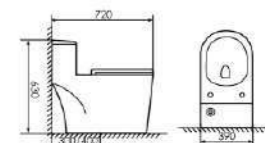

Size:680x380x780mm
S-trap:250mm Rughing-in
P-trap:180mm Rughing-in

K17B033

Siphonic One-piece Toilet

Size:720X410x615mm
S-trap:300/400mm Rughing-in

K17B032

Siphonic One-piece Toilet

Size:720X390x630mm
S-trap:300/400mm Rughing-in