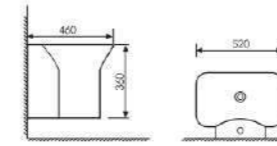

K26019

Wall-hung Basin

Size:520x460x360mm
Fixing Fo Wall With Back