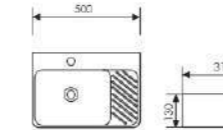

K29A013-1

Counter Top Art Basin

Size: 400x310x130mm
Above counter mounter

K29A013-2

Counter Top Art Basin

Size: 500x310x130mm
Above counter mounter

K29A013-3

Counter Top Art Basin