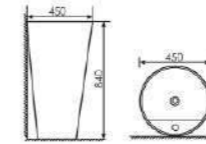

Pedestal One-piece Basin

Size: 530x430x830mm
Fixing Fo Wall With Back

K24012

Pedestal One-piece Basin

Size: 450x450x840mm
Fixing Fo Wall With Back

K24037

Pedestal One-piece Basin

Size: 410x410x840mm
Fixing Fo Wall With Back