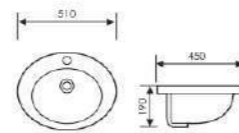

K30003

Mid Counter Art Basin

Size: 510x450x190mm
Above counter mounter