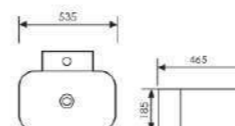

K32001

Wall-hung Art Basin

Size: 535x465x185mm
Above counter mounter