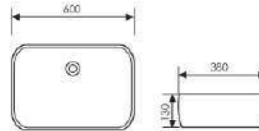

K28B017

Counter Top Art Basin

Size:600x380x130mm
Above counter mounter