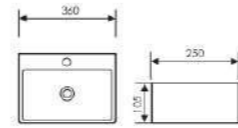

K32017

Wall-hung Art Basin

Size:360x250x105mm
Above counter mounter