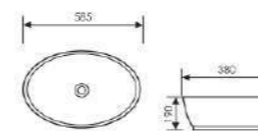

K28B029

Counter Top Art Basin

Size:585x380x190mm
Above counter mounter