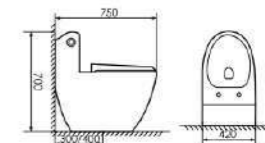

K17A006

Siphonic One-piece Toilet

Size:750X420x700mm
S-trap:300/400mm Rughing-in