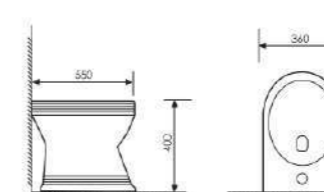

K22019

Floor Bidet

Size:550x360x400mm
Fixing to wall with back