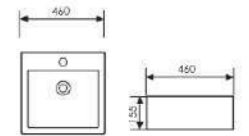

Counter Top Art Basin

Size: 400x400x120mm
Above counter mounter

K29A007-1

Counter Top Art Basin

Size: 460x460x155mm
Above counter mounter

K29A007-2

Counter Top Art Basin

Size: 500x475x185mm
Above counter mounter