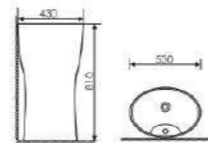

K24023

Pedestal One-piece Basin

Size: 530x430x830mm
Fixing Fo Wall With Back