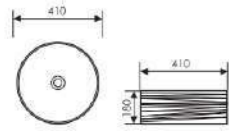

Counter Top Art Basin

Size:700x380x130mm
Above counter mounter

K28A009-3

Counter Top Art Basin

Size:800x380x130mm
Above counter mounter

K28A010-1

Counter Top Art Basin

 Size:410x410x180mm
Above counter mounter