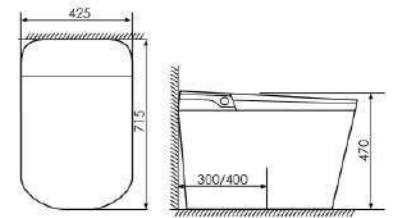

K11-Z1901

Smart toile
 Size:700X435X475mm
 S-trap:300/400mm Rughing-in

FUNCTION:

- Automatic flipv
- User Memory
- Mobile Cleaning
- Water potential regulation
- Seat Heating
- LED Screen Display
- APP Connect
- Foot touch flip
- Decorative Lights
- Instant hot water
- Self-Cleaning Spray Rod
- Seat Temperature Adjustment
- Energy saving mode
- Men identify flushing
- Hip Cleaning Mode
- Power Failure Flushing
- Water Temperature Adjustment
- Warm Air Drying
- Sat Down Flushing
- Soft Light Illumination
- Bidet Mode
- Sat Down Flushing
- Left automatic flushing
- Water Pressure Adjustment
- Air Temperature Adjustment
- Kids Flushing Mode

K11-Z2001

Smart toile
 Size:715x425x470mm
 S-trap:300/400mm Rughing-in

FUNCTION:

- Automatic flipv
- User Memory
- Mobile Cleaning
- Water potential regulation
- Seat Heating
- LED Screen Display
- APP Connect
- Foot touch flip
- Decorative Lights
- Instant hot water
- Self-Cleaning Spray Rod
- Seat Temperature Adjustment
- Energy saving mode
- Men identify flushing
- Hip Cleaning Mode
- Power Failure Flushing
- Water Temperature Adjustment
- Warm Air Drying
- Sat Down Flushing
- Soft Light Illumination
- Bidet Mode
- Sat Down Flushing
- Left automatic flushing
- Water Pressure Adjustment
- Air Temperature Adjustment
- Kids Flushing Mode