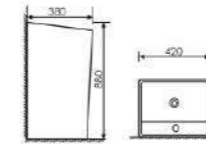

K24036

Pedestal One-piece Basin

Size: 420x380x880mm
Fixing Fo Wall With Back