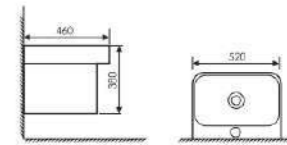

K26025

Wall-hung Basin

Size:520x460x380mm
Fixing Fo Wall With Back