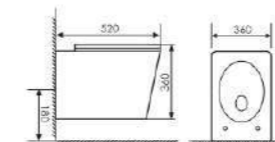

Size:485x365x365mm
P-trap:180mm Rughing-in

K20C008

Wall-hung Toilet

Size:530x360x360mm
P-trap:180mm Rughing-in

K20C009

Wall-hung Toilet

Size:520x360x360mm
P-trap:180mm Rughing-in

K20C010