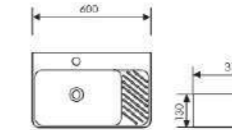

K29A013-3

Counter Top Art Basin

Size: 600x310x130mm
Above counter mounter