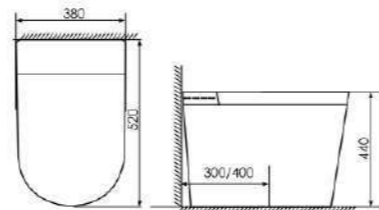

K11-X1001

Smart toile
 Size:590X380X445mm
 S-trap:300/400mm

K11-X1502

Smart toile
 Size:590X380X445mm
 S-trap:250/300/400mm P-trap:180mm

K11-X1101

Smart toile
 Size:520x380x445mm
 S-trap:300/400mm Rughing-in

K11-X1601

Smart toile
 Size:520X380X450mm
 S-trap:300/400mm Rughing-in

K11-X1201

Smart toile
 Size:600X380X445mm
 S-trap:300/400mm Rughing-in

K11-X1801

Smart toile
 Size:590X380X480mm
 S-trap:300/400mm Rughing-in