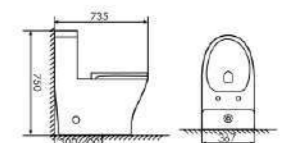

K17C021

Siphonic One-piece Toilet

Size:735X367x750mm
S-trap:300/400mm Rughing-in