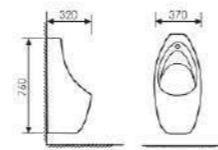

K37026

Urinal

Size:370x320x760mm
Fixing to wall with back