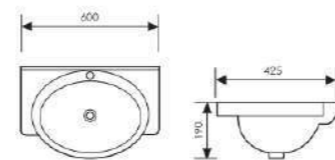

Size: 510x395x185mm 610x395x185mm
 710x395x185mm 810x395x185mm

K36001-60

Cabinet Basin

Size: 600x425x190mm 720x510x210mm
 760x505x210mm 800x551x215mm
 920x530x215mm 1002x530x210mm

K37033

Urinal

Size:355x350x910mm
Fixing to wall with back