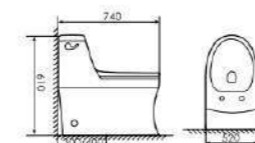

K17C018

Siphonic One-piece Toilet

Size:740X520x610mm
S-trap:300/400mm Rughing-in