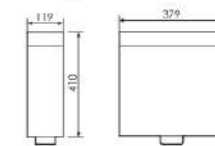

Squat Pan Toilet Water Tank

Size:379x119x410mm
Fixing to wall with back

K39A005