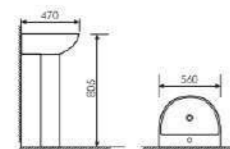

Size:660x510x820mm
Fixing Fo Wall With Back

K25019

Pedestal Two-piece Basin

Size:570x460x790mm
Fixing Fo Wall With Back

K25024

Pedestal Two-piece Basin

Size:560x470x805mm
Fixing Fo Wall With Back

K25025