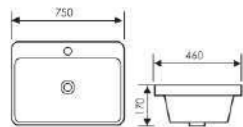

K30031

Mid Counter Art Basin

Size:750x460x170mm
Above counter mounter