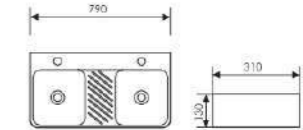

K29A013-4

Counter Top Art Basin

Size: 790x310x130mm
Above counter mounter