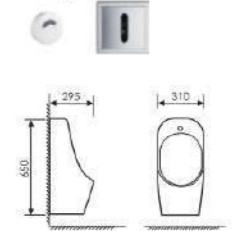

K37025

Urinal

Size: 310x295x650mm
Fixing to wall with back