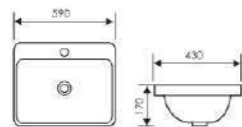

K30036

Mid Counter Art Basin

Size:590x430x180mm
Above counter mounter