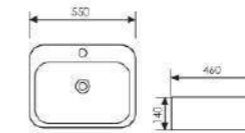

K29B058

Counter Top Art Basin

Size:550x460x140mm
Above counter mounter