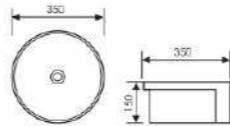

K31004

Semi Art Basin

Size: 350x350x150mm
Above counter mounter