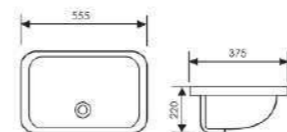

Under Counter Basin

Size:555x370x220mm
Above counter mounter

K33B011