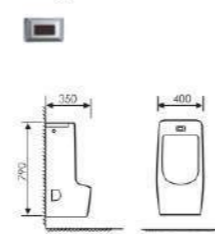

K37003

Urinal

Size:400x350x790mm
Fixing to wall with back