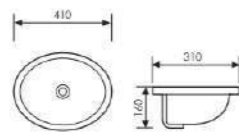

K30006

Mid Counter Art Basin

Size: 410x310x160mm
Above counter mounter