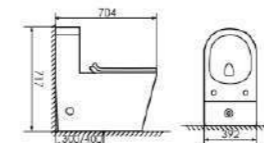

K17C001

Siphonic One-piece Toilet

Size:704X392x717mm
S-trap:300/400mm Rughing-in