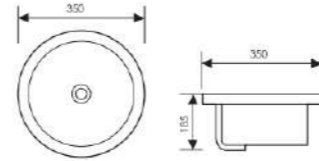

 Size: 680x380x180mm 800x390x180mm
 880x390x180mm 1050x400x180mm

K33A010-35

Under Counter Basin

 Size: 350x350x185mm 400x400x185mm
 460x460x205mm

K33A016-55

Under Counter Basin

 Size: 550x400x220mm 600x400x220mm
 650x410x220mm