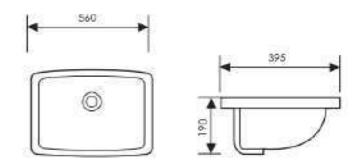

K33A008-56

Under Counter Basin

Size: 560x395x190mm   600x400x195mm
700x410x200mm