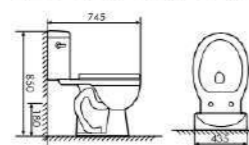

Siphonic Two-piece Toilet

Size:720x420x780mm
S-trap:300mm Rughing-in

K19A006

Siphonic Two-piece Toilet

Size:745x435x850mm
S-trap:295mm Rughing-in
P-trap:180mm Rughing-in

K19A001

Siphonic Two-piece Toilet

Size:680x425x745mm
S-trap:300mm Rughing-in