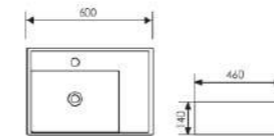

K29B001

Counter Top Art Basin

Size:600x460x140mm
Above counter mounter