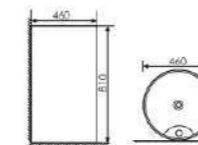

K24013

Pedestal One-piece Basin

Size:460x460x810mm
Fixing Fo Wall With Back