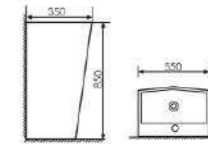

K24010

Pedestal One-piece Basin

Size: 550x350x850mm
Fixing Fo Wall With Back