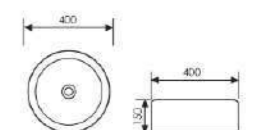

K28B060

Counter Top Art Basin

Size: 470x470x100mm
Above counter mounter