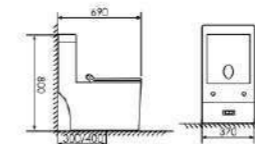

K17B001

Siphonic One-piece Toilet

Size:690X370X800mm
S-trap:300/400mm Rughing-in