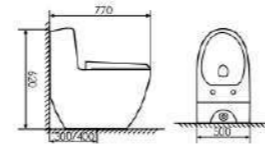

K17A003

Siphonic One-piece Toilet

Size:770X500x620mm
S-trap:300/400mm Rughing-in