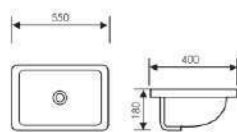

K30005

Mid Counter Art Basin

Size: 550x400x180mm
Above counter mounter