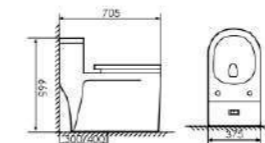

K17B027

Siphonic One-piece Toilet

Size:720X390x630mm
S-trap:300/400mm Rughing-in

K17B028

Siphonic One-piece Toilet

Size:705X375x665mm
S-trap:300/400mm Rughing-in

K17B020

Siphonic One-piece Toilet