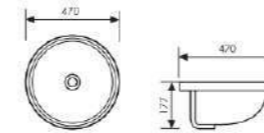

Size: 550x380x190mm 595x380x190mm

K33B001

Under Counter Basin

Size:470x470x177mm
Above counter mounter

K33B002

Under Counter Basin

Size:500x380x207mm
Above counter mounter

K33B003