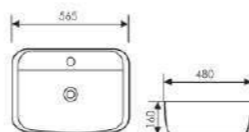

K29B030

Counter Top Art Basin

Size:565x480x160mm
Above counter mounter