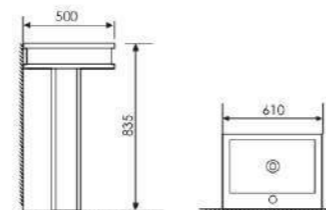

K25020

Pedestal Two-piece Basin

Size:610x500x835mm
Fixing to wall with back