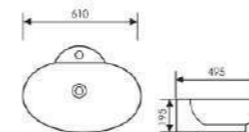

K29B021

Counter Top Art Basin

Size:610x495x195mm
Above counter mounter