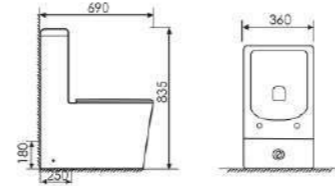

Size:540x445x370mm
Fixing to wall with back

K22001

Floor Bidet

Size:543x362x435mm
Fixing to wall with back

K24020

Pedestal One-piece Basin

Size:500x500x840mm
Fixing to wall with back

ROMA

K16A002

Washdown One-piece Toilet

Size:690x360x835mm
S-trap:250mm Rughing-in
P-trap:180mm Rughing-in

K20A004

Wall-hung toilet

Size:505×350×360mm
P-trap Rughing-in

K18002

Washdown Two-piece Toilet