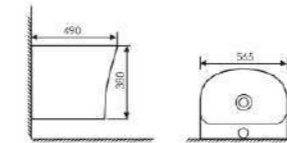

Pedestal One-piece Basin

Size:340x340x820mm
Fixing Fo Wall With Back

K26001

Wall-hung Basin

Size:565x490x380mm
Fixing Fo Wall With Back

K26002

Wall-hung Basin

Size:530x440x360mm
Fixing Fo Wall With Back