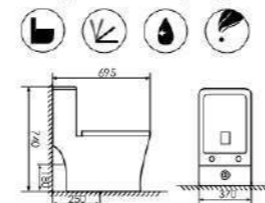

K16A011

Washdown One-piece Toilet

size:695x370x740mm
S-trap:250mm Rughing-in
P-trap:180mm Rughing-in