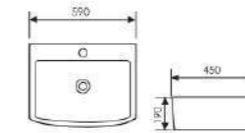

K29B059

Counter Top Art Basin

Size:590x450x190mm
Above counter mounter