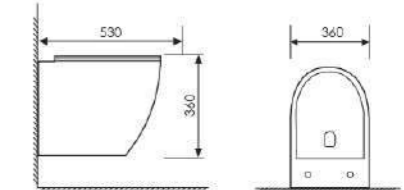

Washdown One-piece Toilet

Size:690x360x835mm
S-trap:250mm Rughing-in
P-trap:180mm Rughing-in

K20A002

Wall-hung toilet

Size:530x360x360mm
P-trap Rughing-in

K18001

Washdown Two-piece Toilet

Size:630x380x785mm
S-trap:100-250mm Rughing-in
P-trap:180mm Rughing-in