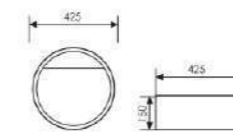

K28A005-1
Counter Top Art Basin
Size: 340x340x160mm
Above counter mounter

K28A019-1

Counter Top Art Basin

Size:425x425x150mm
Above counter mounter