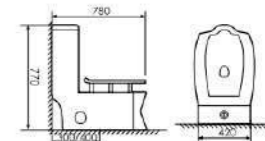

K17B023

Siphonic One-piece Toilet

Size:780X420x770mm
S-trap:300/400mm Rughing-in