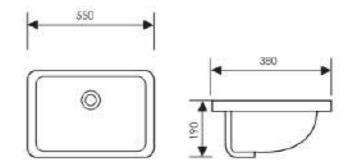

K33C004-55

Under Counter Basin

Size: 550x380x190mm 595x380x190mm