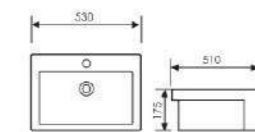

K31001

Semi Art Basin

Size: 530x510x175mm
Above counter mounter