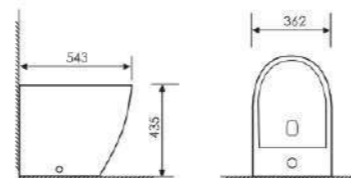

K22001

Floor Bidet

Size:543x362x435mm
Fixing to wall with back