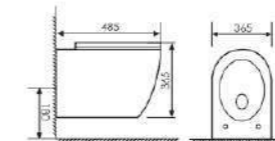

Size:485x365x365mm
P-trap:180mm Rughing-in

K20C008

Wall-hung Toilet

Size:530x360x360mm
P-trap:180mm Rughing-in

K20C009

Wall-hung Toilet

Size:520x360x360mm
P-trap:180mm Rughing-in

K20C010