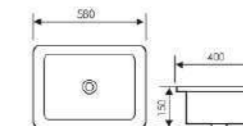

K30026

Mid Counter Art Basin

Size:580x400x150mm
Above counter mounter