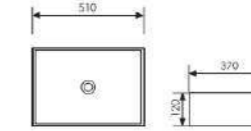

K28B007

Counter Top Art Basin

Size:510x370x120mm
Above counter mounter