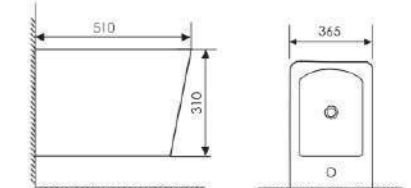

K23002

Wall-mounted Bidet

Size:510x365x310mm
Fixing to wall with back