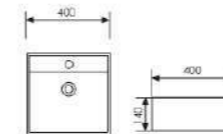

Size:1000x460x140mm
Above counter munter

K29A001-3

Counter Top Art Basin

Size: 420x420x125mm
Above counter mounter

K29A004-1

Counter Top Art Basin

Size: 400x400x140mm
Above counter mounter

K29A004-2