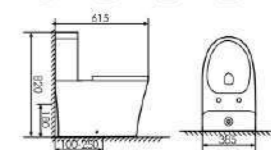

Washdown Two-piece Toilet Serie

WISDOM FOR LIFE

K18004

Washdown Two-piece Toilet

Size:615x385x820mm
S-trap:100-250mm Rughing-in
P-trap:180mm Rughing-in

K18012

Washdown Two-piece Toilet

Size:700x380x740mm
P-trap:180mm Rughing-in