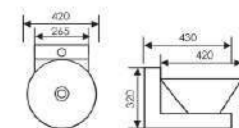

K32028

Wall-hung Art Basin

Size:265x430x320mm
420x420x150mm