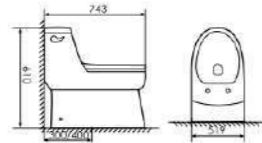

K17C003

Siphonic One-piece Toilet

Size:722X420x655mm
S-trap:300/400mm Rughing-in

K17C014

Siphonic One-piece Toilet

Size:743X519x610mm
S-trap:300/400mm Rughing-in

K17C015

Siphonic One-piece Toilet