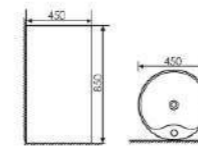

Size:554x385x345mm
P-trap:180mm Rughing-in

K24001

Pedestal One-piece Basin

Size:450x450x850mm
Fixing Fo Wall With Back

K24002

Pedestal One-piece Basin

Size:450x450x850mm
Fixing Fo Wall With Back

K24013