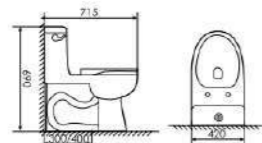

K17C005

Siphonic One-piece Toilet

Size:715X420x690mm
S-trap:300/400mm Rughing-in