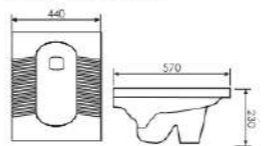

K38A005

Squating Pan

Size:600x460x240mm
Build-in Platform

K38A009

Squating Pan

Size:570x440x230mm
Build-in Platform

K38A011

Squating Pan