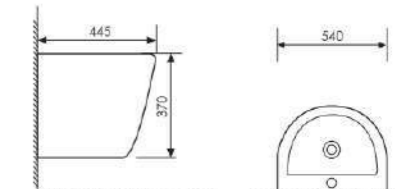

K26030

Wall-hung Basin

Size:540x445x370mm
Fixing to wall with back