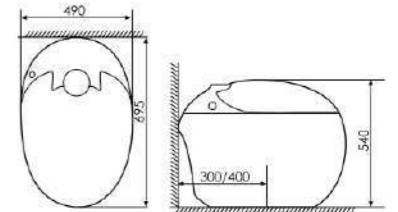

K11-Z1401

Smart toilet
 Size:695X490X540mm
 S-trap:300/400mm Rughing-in

FUNCTION:

- Automatic flip
- Power Failure Flushing
- Purifying Aromatherapy
- full / half flushing
- Water Temperature Adjustment
- Position adjustment
- UV Sterilization
- Foot touch flip
- Left automatic flushing
- Bubble Shield
- Self-Cleaning Spray Rod
- Water filtration
- Kids Flushing Mode
- Men identify flushing
- Hip Cleaning Mode
- Sat Down Flushing
- Samll remote
- WeChat Mini Program
- Mobile Cleaning
- Water Pressure Adjustment
- Infrared light care
- Bidet Mode
- Soft Light Illumination
- Purifying Aromatherapy
- Nozzle antibacterial
- Air Temperature Adjustment
- Warm Air Drying