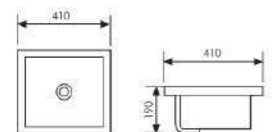

Under Counter Basin

Size:410x410x190mm
Above counter mounter

K33A019