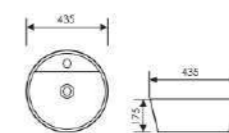

K29B042

Counter Top Art Basin

Size:435x435x175mm
Above counter mounter