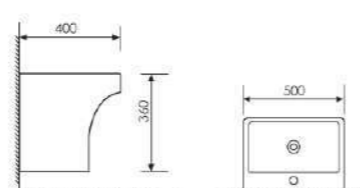

K22022

Floor Bidet

Size:520x350x390mm
Fixing to wall with back

K26027

Wall-hung Basin

Size:500x440x360mm
Fixing to wall with back

K16B002

Washdown Two-piece Toilet

Size:700x370x800mm
S-trap:250/300mm Rughing-in
P-trap:180mm Rughing-in

K27001

Wall-hung Pedestal Basin

Size:565x480x500mm
Fixing to wall with back

K25001

Pedestal Two-piece Basin

Size:565x480x850mm
Fixing to wall with back