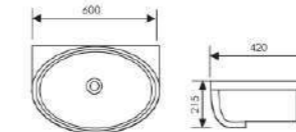

Under Counter Basin

Size:600x420x215mm
Above counter mounter

K33B014