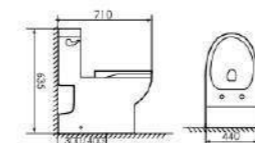

K17C012

Siphonic One-piece Toilet

Size:710X440x635mm
S-trap:300/400mm Rughing-in