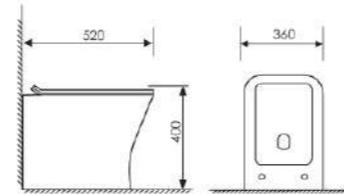

K11-X1001

Smart toile
 Size:590X380X445mm
 S-trap:300/400mm

K11-X1502

Smart toile
 Size:590X380X445mm
 S-trap:250/300/400mm P-trap:180mm

K11-X1101

Smart toile
 Size:520x380x445mm
 S-trap:300/400mm Rughing-in

Washdown Two-piece Toilet

Size:650x340x770mm
S-trap:250mm Rughing-in
P-trap:180mm Rughing-in

K26023

Wall-hung Basin

Size:530x440x360mm
Fixing to wall with back

K21007

Toilet Seat

Size:520x360x400mm
P-trap:180mm Rughing-in