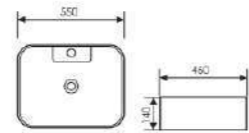

K29B055

Counter Top Art Basin

Size:500x400x135mm
Above counter mounter