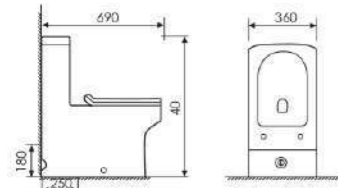

Size:680x370x390mm
Fixing to wall with back

K27011

Wall-hung Pedestal Basin

Size:615x485x400mm
Fixing to wall with back

K16B014

Washdown Two-piece Toilet

Size:690x360x740mm
S-trap:250mm Rughing-in
P-trap:180mm Rughing-in