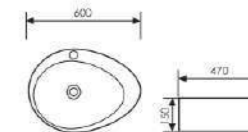

K29B024

Counter Top Art Basin

Size:600x470x150mm
Above counter mounter