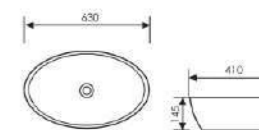

K28B044

Counter Top Art Basin

Size:630x410x145mm
Above counter mounter