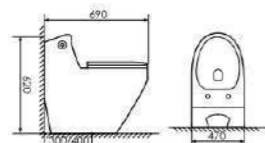

K17A006

Siphonic One-piece Toilet

Size:750X420x700mm
S-trap:300/400mm Rughing-in

K17A011

Siphonic One-piece Toilet

Size:690X470x620mm
S-trap:300/400mm Rughing-in

K17A012

Siphonic One-piece Toilet