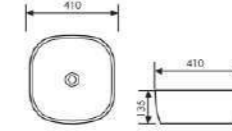

K28B032

Counter Top Art Basin

Size: 420x420x135mm
Above counter mounter