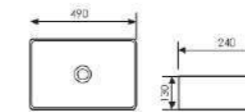

K28A002-2

Counter Top Art Basin

Size: 380x240x130mm
Above counter mounter

K28A002-3

Counter Top Art Basin

Size: 490x240x130mm
Above counter mounter

K28A002-4

Counter Top Art Basin