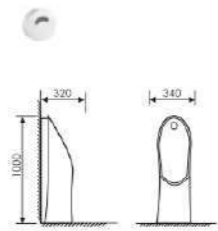

K37039

Urinal

Size:330x270x680mm
Fixing to wall with back

K37054

Urinal

 Size: 340x320x1000mm
 Fixing to wall with back

K37048

Urinal