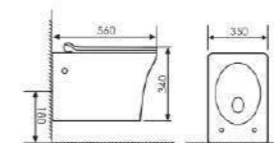

K20B009

Wall-hung Toilet

Size:560x350x340mm
P-trap:180mm Rughing-in