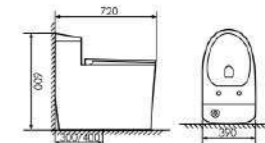

K17A001

Siphonic One-piece Toilet

Size:740X420x580mm
S-trap:300/400mm Rughing-in

K17A016

Siphonic One-piece Toilet

Size:720X390x600mm
S-trap:300/400mm Rughing-in

K17A009

Siphonic One-piece Toilet