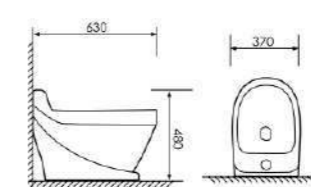

K22007

Floor Bidet

Size:630x370x480mm
Fixing to wall with back