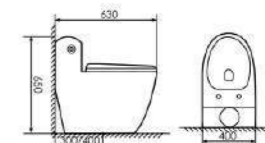

Size:690X470x580mm
S-trap:300/400mm Rughing-in

K17A005

Siphonic One-piece Toilet

Size:630X400x690mm
S-trap:300/400mm Rughing-in

K17A004

Siphonic One-piece Toilet

Size:630X400x650mm
S-trap:300/400mm Rughing-in