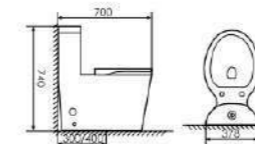

K17C013

Siphonic One-piece Toilet

Size:725X387x692mm
S-trap:300/400mm Rughing-in

K17C016

Siphonic One-piece Toilet

Size:700X378x740mm
S-trap:300/400mm Rughing-in

K17C008

Siphonic One-piece Toilet