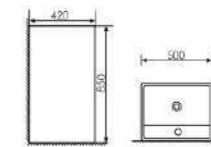

Pedestal One-piece Basin

Size:400x400x850mm
Fixing Fo Wall With Back

K24034

Pedestal One-piece Basin

Size:500x420x850mm
Fixing Fo Wall With Back

K24043

Pedestal One-piece Basin

Size:450x450x850mm
Fixing Fo Wall With Back