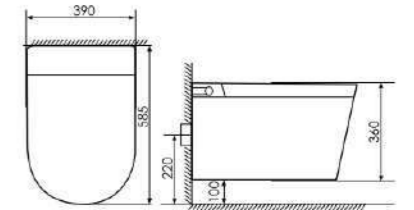

K12-Z1401

Smart Wall-hung Toilet
Size:600X420X390mm
P-trap, Rughing-in