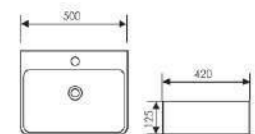

Size: 600x310x130mm
Above counter mounter

K29A013-4

Counter Top Art Basin

Size: 790x310x130mm
Above counter mounter

K29A001-5

Counter Top Art Basin

Size: 500x420x125mm
Above counter mounter

K29A001-7