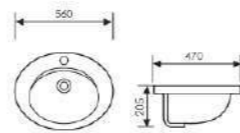

K30004

Mid Counter Art Basin

Size: 560x470x205mm
Above counter mounter