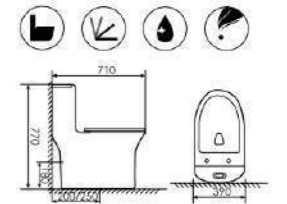

K16A009

Washdown One-piece Toilet

Size:710x390x770mm
S-trap:200/250mm Rughing-in
P-trap:180mm Rughing-in