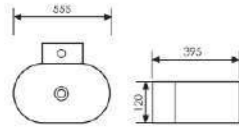

K32005

Wall-hung Art Basin

Size:555x395x120mm
Above counter mounter