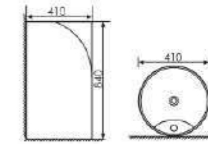

Pedestal One-piece Basin

Size: 530x430x830mm
Fixing Fo Wall With Back

K24012

Pedestal One-piece Basin

Size: 450x450x840mm
Fixing Fo Wall With Back

K24037

Pedestal One-piece Basin

Size: 410x410x840mm
Fixing Fo Wall With Back