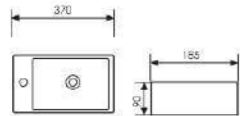

K29B066

Counter Top Art Basin

Size: 370x185x90mm
Above counter mounter