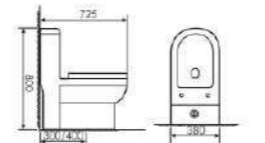

K17B006

Siphonic One-piece Toilet

Size:725X380x800mm
S-trap:300/400mm Rughing-in