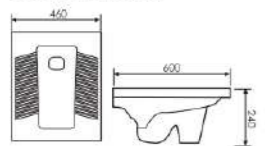

K46A004

小便斗冲水阀

K38A001

Squating Pan

Size:600x460x240mm
Build-in Platform

K38A003

Squating Pan

Size:530x430x230mm
Build-in Platform