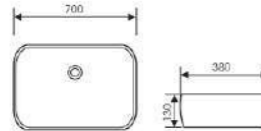

K28B018

Counter Top Art Basin

Size:700x380x130mm
Above counter mounter