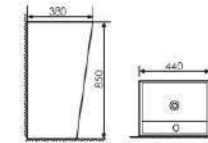

K24021

Pedestal One-piece Basin

Size: 470x470x830mm
Fixing Fo Wall With Back

K24008

Pedestal One-piece Basin

Size: 440x380x850mm
Fixing Fo Wall With Back

K24036

Pedestal One-piece Basin