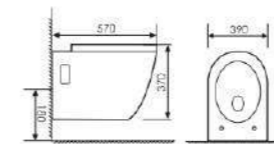

K20B004

Wall-hung Toilet

Size:570x360x365mm
P-trap:180mm Rughing-in

K20B005

Wall-hung Toilet

Size:570x390x370mm
P-trap:180mm Rughing-in

K20B006

Wall-hung Toilet