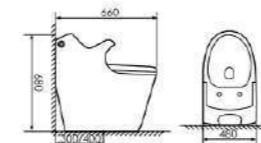

K17A014

Siphonic One-piece Toilet

Size:660X480x680mm
S-trap:300/400mm Rughing-in