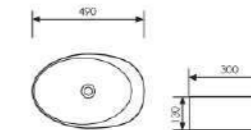

K28B003

Counter Top Art Basin

Size:490X300X130mm
Above counter mounter