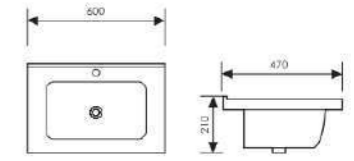

K35001-60

middle side basin

Size: 600x470x210mm 700x470x210mm
800x470x210mm 800x470x210mm
900x470x210mm 1000x470x210mm