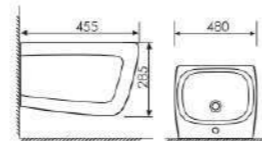

K26-J038

Wall-hung Basin

Size:480x455x285mm
Fixing Fo Wall With Back