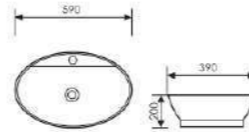

K29B039

Counter Top Art Basin

Size:590x390x200mm
Above counter mounter