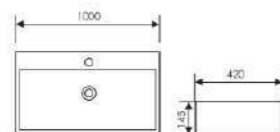

K29A002-6

Counter Top Art Basin

Size:1000x420x145mm
Above counter munter