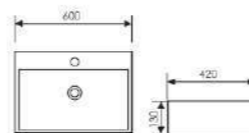

K29A002-4

Counter Top Art Basin

Size:600x420x145mm
Above counter munter