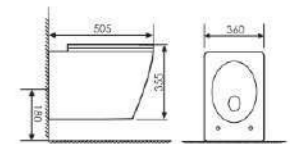

K20A026

Wall-hung Toilet

Size:505x360x355mm
P-trap:180mm Rughing-in