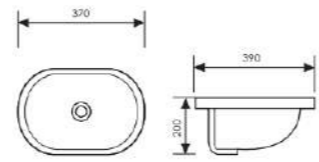

K33A012-57

Under Counter Basin

Size: 570x390x200mm 635x425x210mm