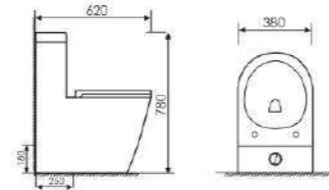

K16A003

Washdown One-piece Toilet

Size:690x360x835mm
S-trap:250mm Rughing-in
P-trap:180mm Rughing-in