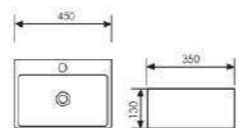

K32016

Wall-hung Art Basin

Size:450x350x130mm
Above counter mounter