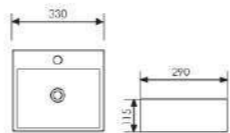

K29B033

Counter Top Art Basin

Size:330x290x115mm
Above counter mounter