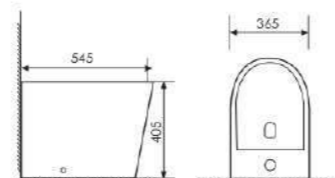

K22003

Floor Bidet

Size:545x365x405mm
Fixing to wall with back