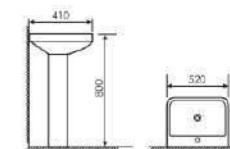

Pedestal Two-piece Basin

Size:560x470x830mm
Fixing Fo Wall With Back

K25004

Pedestal Two-piece Basin

Size:610x465x850mm
Fixing Fo Wall With Back

K25005

Pedestal Two-piece Basin

Size:520x410x800mm
Fixing Fo Wall With Back