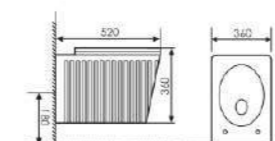

Wall-hung Toilet

Size:530x360x360mm
P-trap:180mm Rughing-in

K20C004

Wall-hung Toilet

Size:520x360x360mm
P-trap:180mm Rughing-in

K20C006

Wall-hung Toilet

对冲挂便器 UF
Size:520x360x360mm
P-trap:180mm Rughing-in