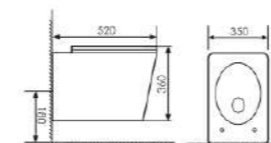

K20A005

Wall-hung Toilet

Size:520x350x360mm
P-trap:180mm Rughing-in

Bright black