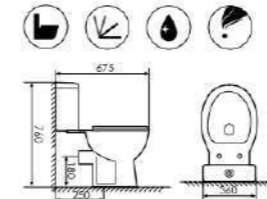

K18021

Washdown Two-piece Toilet

Size:675x360x760mm
S-trap:250mm Rughing-in
P-trap:180mm Rughing-in