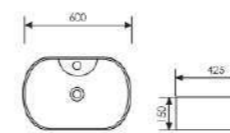

K29B053

Counter Top Art Basin

Size:600x425x150mm
Above counter mounter