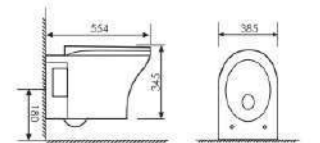

K20E006

Wall-hung Toilet

Size:554x385x345mm
P-trap:180mm Rughing-in