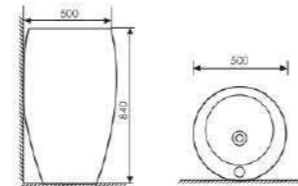

K24020

Pedestal Two-piece Basin

Size:500x500x840mm
Fixing to wall with back