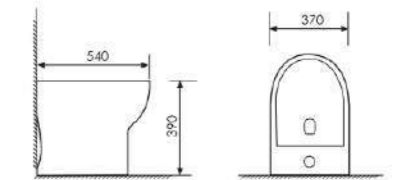

K24022

Pedestal One-piece Basin

Size:470x470x830mm
Fixing to wall with back

K22018

Floor Bidet

Size:540x370x390mm
Fixing to wall with back

K27013

Wall-hung Pedestal Basin