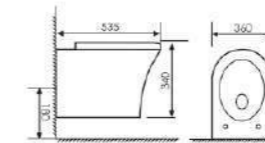

K20A020

Wall-hung Toilet

Size:535x360x340mm
P-trap:180mm Rughing-in