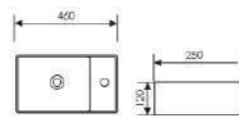

K29B068

Counter Top Art Basin

Size: 460x250x120mm
Above counter mounter