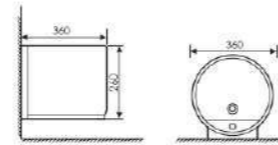

K26011

Wall-hung Basin

Size:360x360x260mm
Fixing Fo Wall With Back