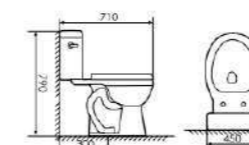

K19B001

Siphonic Two-piece Toilet

Size:710x450x790mm
S-trap:300mm Rughing-in