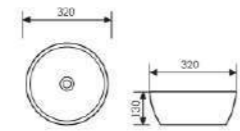

K28A015-2

Counter Top Art Basin

Size:320x320x130mm
Above counter mounter