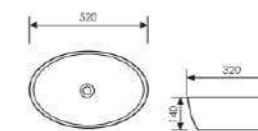

K28B033

Counter Top Art Basin

Size:520x320x140mm
Above counter mounter