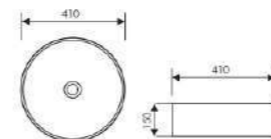

K28A001-3

Counter Top Art Basin
Size:395x395x130mm
Above counter mouter

K28A001-4

Counter Top Art Basin
Size:405x405x130mm
Above counter mouter

K28A001-5

Counter Top Art Basin
Size:410x410x150mm
Above counter mouter