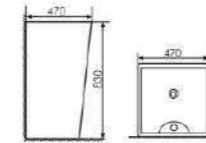

K24021

Pedestal One-piece Basin

Size: 470x470x830mm
Fixing Fo Wall With Back