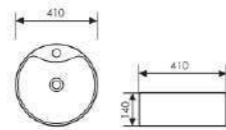

K29A006-3

Counter Top Art Basin

Size:410x410x140mm
Above counter mounter