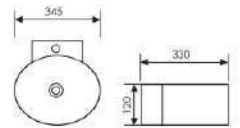

K32009

Wall-hung Art Basin

Size:345x330x120mm
Above counter mounter