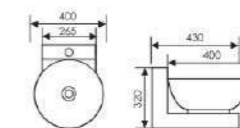

K32027

Wall-hung Art Basin

Size:265x430x320mm
400x400x155mm