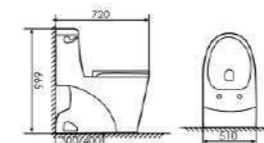

Size:660X370x680mm
S-trap:300/400mm Rughing-in

K17B016

Siphonic One-piece Toilet

Size:630X350x715mm
S-trap:300/400mm Rughing-in

K17C009

Siphonic One-piece Toilet

Size:720X510x665mm
S-trap:300/400mm Rughing-in