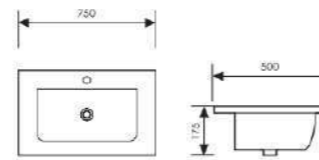

K34005-70

Thin Edge Basin

Size: 700x500x175mm 800x500x175mm
900x500x175mm 1000x500x175mm
1100x500x175mm 1200x500x175mm