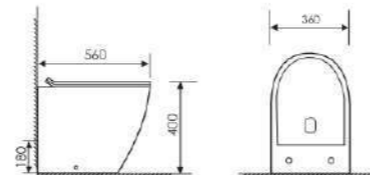

K21012

Toilet Seat

Size:560x360x400mm
P-trap:180mm Rughing-in