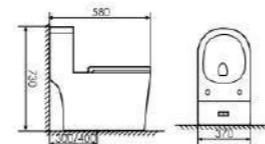

K17B022

Siphonic One-piece Toilet

Size:580X370x730mm
S-trap:300/400mm Rughing-in