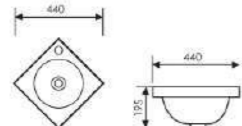

K30016

Mid Counter Art Basin

Size:455x455x170mm
Above counter mounter