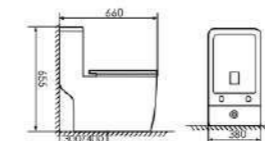

K17B031

Siphonic One-piece Toilet

Size:660X380x655mm
S-trap:300/400mm Rughing-in