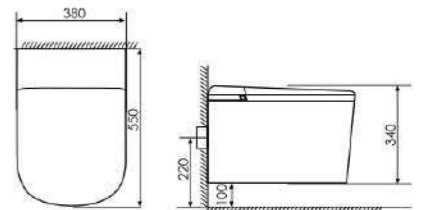

K12-Z1901

Smart Wall-hung Toilet
Size:590X390X385mm
P-trap, Rughing-in

K12-Z1101

Smart Wall-hung Toilet
Size:590x390x365mm
P-trap, Rughing-in

K12-Z2001

Smart Wall-hung Toilet
Size:590X380X370mm
P-trap, Rughing-in

K12-Z1701

Smart Wall-hung Toilet
Size:590X390X365mm
P-trap, Rughing-in

K12-Z2101

Smart Wall-hung Toilet
Size:550X380X340mm
P-trap, Rughing-in

EASY DESIGN

Its soft curves, its simple geometry and its hidden fixations and connections make it a highly aesthetic solution, suiting the lifestyle of any user and fitting into any interior design perfectly.