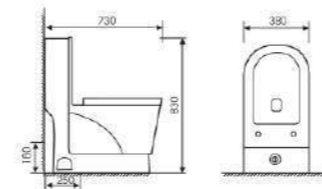

Pedestal Two-piece Basin

Size:540x460x900mm
Fixing to wall with back

K16B015

Washdown Two-piece Toilet

Size:700x415x790mm
S-trap:250mm Rughing-in
P-trap:180mm Rughing-in

K20A025

Wall-hung Toilet

Size:545x370x320mm
P-trap:180mm Rughing-in

K26026

Wall-hung Basin

Size:520x370x360mm
Fixing Fo Wall With Back

K16B009

Washdown Two-piece Toilet

size730x380x830mm
S-trap:250mm Rughing-in
P-trap:180mm Rughing-in

K22006

Floor Bidet

Size:680x370x390mm
Fixing to wall with back

K27011

Wall-hung Pedestal Basin

Size:615x485x400mm
Fixing to wall with back

K16B014

Washdown Two-piece Toilet

Size:690x360x740mm
S-trap:250mm Rughing-in
P-trap:180mm Rughing-in