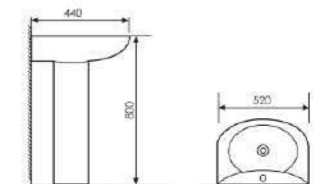

Size:780x400x760mm
S-trap:250mm Rughing-in
P-trap:180mm Rughing-in

K22007

Floor Bidet

Size:630x370x480mm
Fixing to wall with back

K25022

Pedestal Two-piece Basin

Size:620x510x880mm
Fixing to wall with back

K16B003

Washdown Two-piece Toilet

Size:700x385x780mm
S-trap:250mm Rughing-in
P-trap:180mm Rughing-in

K27004

Wall-hung Pedestal Basin

Size:520x440x490mm
Fixing to wall with back

K25008

Pedestal Two-piece Basin

Size:520x440x800mm
Fixing to wall with back