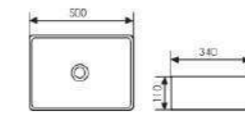

K28A002-5

Counter Top Art Basin

Size: 500x340x110mm
Above counter mounter