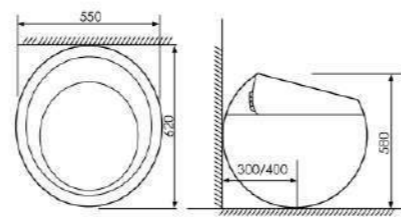

NUMEROUS FEATURES,
ONE CONTROL

K11-Z1101

Smart toilet
 Size:620X550X580mm
 S-trap:300/400mm Rughing-in

FUNCTION:

- Automatic flip
- Decorative Lights
- Left automatic flushing
- Water Temperature Adjustment
- night light lighting
- Foot touch flip
- Power Failure Flushing
- Seat Temperature Adjustment
- Mobile Cleaning
- APP Connect
- Hip Cleaning Mode
- Seat Heating
- Spray Rod Sterilization
- Warm Air Drying
- Bidet Mode
- Purifying Aromatherapy
- Air Temperature Adjustment
- Self-Cleaning Spray Rod