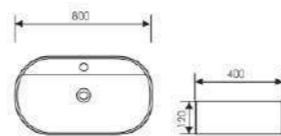

Counter Top Art Basin

Size: 800x400x120mm
Above counter mounter

K29A007-3