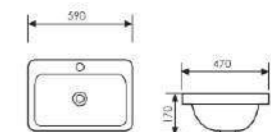

K30023

Mid Counter Art Basin

Size: 590x470x170mm
Above counter mounter