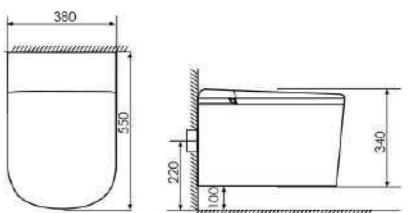

K13-Z1001

Smart Wall-hung Toilet
Size: 600X385X395mm
P-trap, Rughing-in

K13-Z1101

Smart Wall-hung Toilet
Size: 520X380X305mm
P-trap, Rughing-in

K13-Z1401

Smart Wall-hung Toilet
Size: 580X380X310mm
P-trap, Rughing-in

K13-Z1501

Smart Wall-hung Toilet
Size: 550X380X340mm
P-trap, Rughing-in

SMART SEAT COVER SERIES

K13001

Smart seat cover
Size:495x375x80mm

K13002

Smart seat cover
Size:495x375x80mm

FUNCTION: