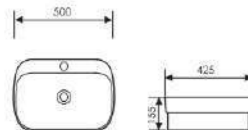

K29A009-1

Counter Top Art Basin

Size:500x425x155mm
Above counter mounter