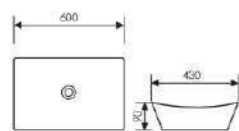

K28B042

Counter Top Art Basin

Size: 600x400x90mm
Above counter mounter