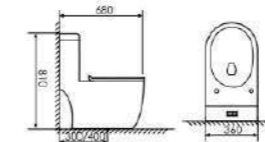

K17B036

Siphonic One-piece Toilet

Size:680X360x810mm
S-trap:300/400mm Rughing-in