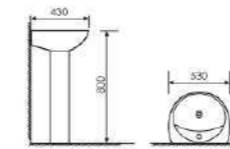

Pedestal Two-piece Basin

Size:660x510x850mm
Fixing Fo Wall With Back

K25014

Pedestal Two-piece Basin

Size:530x430x800mm
Fixing Fo Wall With Back

K25017

Pedestal Two-piece Basin

Size:690x500x820mm
Fixing Fo Wall With Back