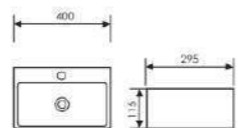

K32015

Wall-hung Art Basin

Size:400x295x115mm
Above counter mounter