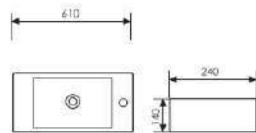

K28B017

Counter Top Art Basin

Size:610x270x140mm
Above counter mounter