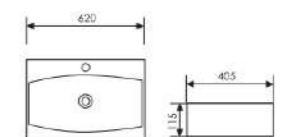

Counter Top Art Basin

Size:480x325x100mm
Above counter mounter

K29B0012

Counter Top Art Basin

Size:620x405x115mm
Above counter mounter

K29B013

Counter Top Art Basin

 Size:370x270x110mm
Above counter mounter