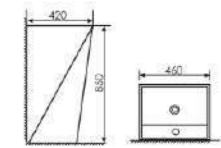

Pedestal One-piece Basin

Size: 540x400x790mm
Fixing Fo Wall With Back

K24009

Pedestal One-piece Basin

Size:440x380x840mm
Fixing Fo Wall With Back

K24007

Pedestal One-piece Basin

Size:460x420x850mm
Fixing Fo Wall With Back