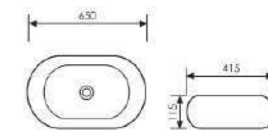

K28B012

Counter Top Art Basin

Size:650x415x115mm
Above counter mounter