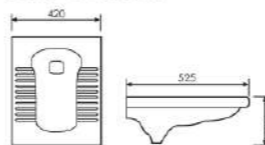

Squating Pan

Size:525x420x185mm
Build-in Platform

K39A001