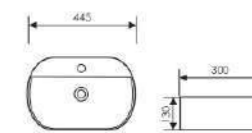

K29B060

Counter Top Art Basin

Size:445x300x130mm
Above counter mounter