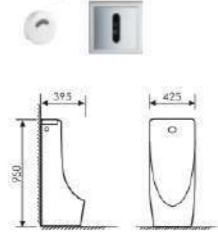

K37032

Urinal

Size: 425x395x950mm
Fixing to wall with back