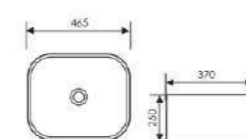

K28A014-4

Counter Top Art Basin
Size:465x370x250mm
Above counter mouter