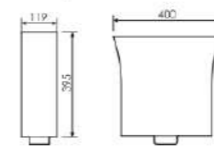

Squating Pan

Size:525x420x185mm
Build-in Platform

K39A001

Squat Pan Toilet Water Tank

Size:387x123x407mm
Fixing to wall with back

K39A002

Squat Pan Toilet Water Tank

Size:400x119x395mm
Fixing to wall with back