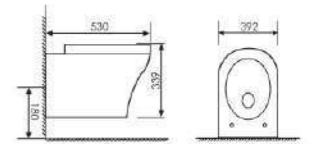

K20E004

Wall-hung Toilet

Size:530x392x339mm
P-trap:180mm Rughing-in