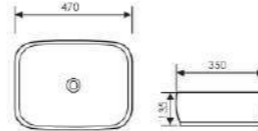

K28B020

Counter Top Art Basin

Size:470x350x135mm
Above counter mounter