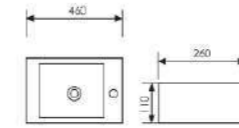

K32018

Wall-hung Art Basin

Size:460x260x110mm
Above counter mounter