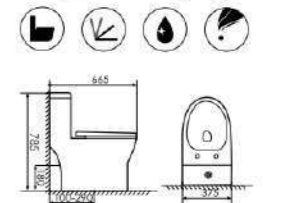

K16A012

Washdown One-piece Toilet

Size 665x375x785mm
S-trap:100-290mm Rughing-in
P-trap:180mm Rughing-in