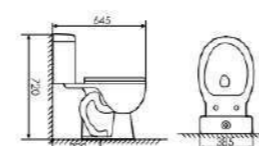

Siphonic Two-piece Toilet

Size:730x445x750mm
S-trap:300mm Rughing-in

K19A004

Siphonic Two-piece Toilet

Size:655x395x750mm
S-trap:300mm Rughing-in

K19A005

Siphonic Two-piece Toilet

Size:645x380x720mm
S-trap:300mm Rughing-in