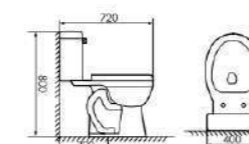

Size:740x460x751mm
S-trap:300mm Rughing-in

K19A003

Siphonic Two-piece Toilet

Size:660x385x760mm
S-trap:300mm Rughing-in

K19B003

Siphonic Two-piece Toilet

Size:720x400x800mm
S-trap:300mm Rughing-in

K19B004