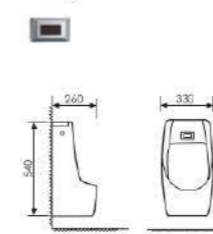

K37007

Urinal

Size:330x260x540mm
Fixing to wall with back