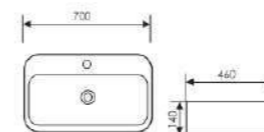

Counter Top Art Basin

Size:1000x420x145mm
Above counter munter

K29A002-7

Counter Top Art Basin

Size:1200x420x145mm
Above counter munter

K29A003-3

Counter Top Art Basin

Size:700x460x140mm
Above counter munter