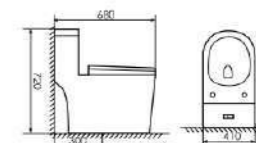

K17B009

Siphonic One-piece Toilet

Size:680X410X720mm
S-trap:300mm Rughing-in