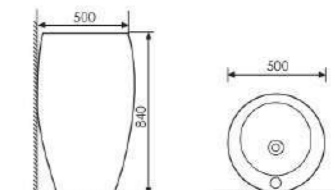

NUMEROUS FEATURES,
 ONE CONTROL

K11-J1002

Smart toile
Size:700X385X440mm
S-trap:250/300/400mm P-trap:180mm

K11-J1204

Smart toile
Size:680X390X470mm
S-trap:250/300/400mm P-trap:180mm

K11-J1101

Smart toile
Size:680X425X480mm
S-trap:250/300/400mm P-trap:180mm

K11-X1001

Smart toile
 Size:590X380X445mm
 S-trap:300/400mm

K11-X1502

Smart toile
 Size:590X380X445mm
 S-trap:250/300/400mm P-trap:180mm

K11-X1101

Smart toile
 Size:520x380x445mm
 S-trap:300/400mm Rughing-in

K11-X1601

Smart toile
 Size:520X380X450mm
 S-trap:300/400mm Rughing-in

K11-X1201

Smart toile
 Size:600X380X445mm
 S-trap:300/400mm Rughing-in

K11-X1801

Smart toile
 Size:590X380X480mm
 S-trap:300/400mm Rughing-in

Size:540x445x370mm
Fixing to wall with back

K22003

Floor Bidet

Size:545x365x405mm
Fixing to wall with back

K24020

Pedestal One-piece Basin

Size:500x500x840mm
Fixing to wall with back

K18014