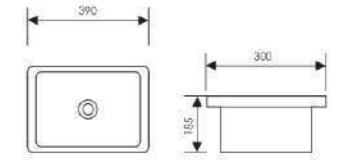

K33A003-39

Under Counter Basin

Size: 395x300x185mm   460x350x180mm
535x365x190mm   700x400x195mm
800x400x195mm   900x420x195mm
1000x420x195mm