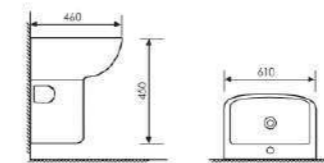

Size:500x500x840mm
Fixing to wall with back

K18016

Washdown Two-piece Toilet

Size:650x370x795mm
S-trap:250mm Rughing-in
P-trap:180mm Rughing-in

K27012

Wall-hung Pedestal Basin

Size:610x460x490mm
Fixing to wall with back