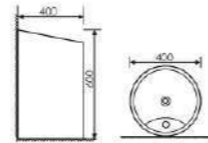

K24017

Pedestal One-piece Basin

Size: 465x465x980mm
Fixing Fo Wall With Back

K24018

Pedestal One-piece Basin

Size: 400x400x600mm
Fixing Fo Wall With Back

K24027

Pedestal One-piece Basin