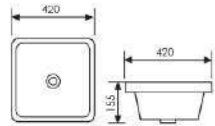

K30033

Mid Counter Art Basin

Size:420x420x155mm
Above counter mounter