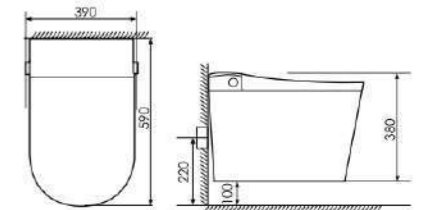

K12-Z1101

Smart Wall-hung Toilet
Size:590x390x365mm
P-trap, Rughing-in