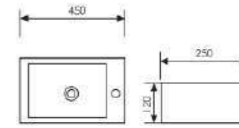

K32020

Wall-hung Art Basin

Size:450x250x120mm
Above counter mounter