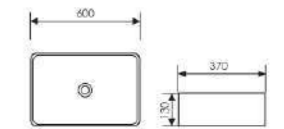

K28A004-3

Counter Top Art Basin

Size:600x370x130mm
Above counter mounter