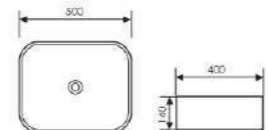

K28B058

Counter Top Art Basin

Size: 500x400x140mm
Above counter mounter