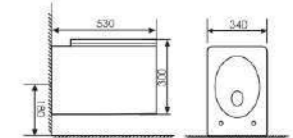

K20C001

Wall-hung Toilet

Size:540x360x300mm
P-trap:180mm Rughing-in

K20A017

Wall-hung Toilet

Size:530x340x300mm
P-trap:180mm Rughing-in

K20A001

Wall-hung Toilet