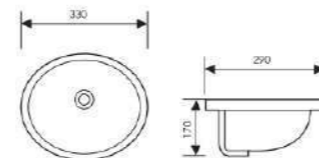

K33A001-33

Under Counter Basin

Size: 330x290x170mm   390x340x158mm
470x390x190mm   490x405x210mm
555x415x200mm   600x430x200mm