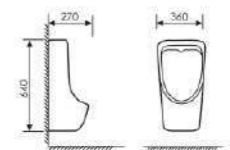

K37044

Urinal

Size:360x270x640mm
Fixing to wall with back