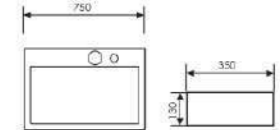

K29A010-3

Counter Top Art Basin

Size:700x350x130mm
Above counter mounter