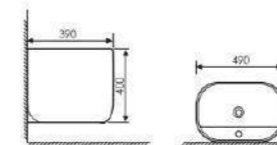

K26012

Wall-hung Basin

Size:490x390x400mm
Fixing Fo Wall With Back