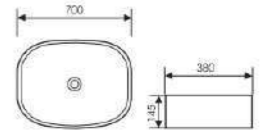

K28A007-4

Counter Top Art Basin

Size:700x380x145mm
Above counter mounter