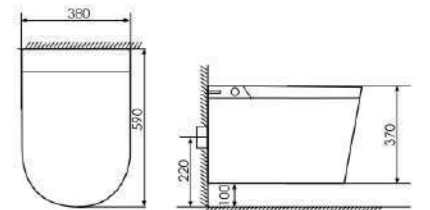

K11-X1001

Smart toile
 Size:590X380X445mm
 S-trap:300/400mm

K11-X1502

Smart toile
 Size:590X380X445mm
 S-trap:250/300/400mm P-trap:180mm

K11-X1101

Smart toile
 Size:520x380x445mm
 S-trap:300/400mm Rughing-in

K11-X1601

Smart toile
 Size:520X380X450mm
 S-trap:300/400mm Rughing-in

K11-X1201

Smart toile
 Size:600X380X445mm
 S-trap:300/400mm Rughing-in

K11-X1801

Smart toile
 Size:590X380X480mm
 S-trap:300/400mm Rughing-in

K12-Z1901

Smart Wall-hung Toilet
Size:590X390X385mm
P-trap, Rughing-in

K12-Z1101

Smart Wall-hung Toilet
Size:590x390x365mm
P-trap, Rughing-in

K12-Z2001

Smart Wall-hung Toilet
Size:590X380X370mm
P-trap, Rughing-in

K12-Z1701

Smart Wall-hung Toilet
Size:590X390X365mm
P-trap, Rughing-in

K12-Z2101

Smart Wall-hung Toilet
Size:550X380X340mm
P-trap, Rughing-in

EASY DESIGN

Its soft curves, its simple geometry and its hidden fixations and connections make it a highly aesthetic solution, suiting the lifestyle of any user and fitting into any interior design perfectly.