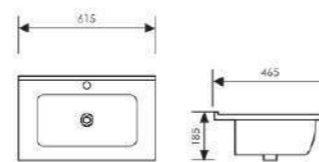

K34005-70

Thin Edge Basin

Size: 700x500x175mm 800x500x175mm
 900x500x175mm 1000x500x175mm
 1100x500x175mm 1200x500x175mm

K34006-60

Thin Edge Basin

Size: 615x465x185mm 715x465x185mm
 815x465x185mm 915x465x185mm
 1015x465x185mm