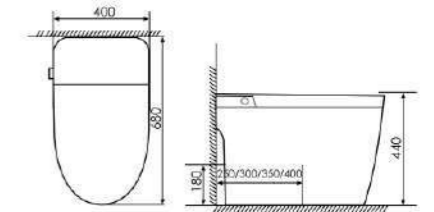

NUMEROUS FEATURES,
 ONE CONTROL

K11-J1002

Smart toile
Size:700X385X440mm
S-trap:250/300/400mm P-trap:180mm

K11-J1204

Smart toile
Size:680X390X470mm
S-trap:250/300/400mm P-trap:180mm

K11-J1101

Smart toile
Size:680X425X480mm
S-trap:250/300/400mm P-trap:180mm

K11-J1205

Smart toile
Size:680X400X440mm
S-trap:250/300/400mm P-trap:180mm

K11-J1103

Smart toile
Size:680X405X480mm
S-trap:250/300/400mm P-trap:180mm

K11-J1301

Smart toile
Size:680X400X500mm
S-trap:250/300/400mm P-trap:180mm