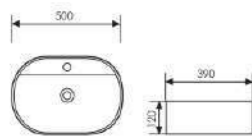

Counter Top Art Basin

Size: 500x390x120mm
Above counter mounter

K29A005-3