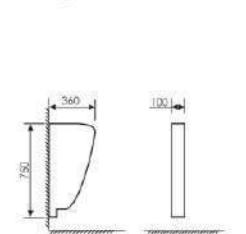

K37F002

Urinal

Size:360x100x750mm
Fixing to wall with back