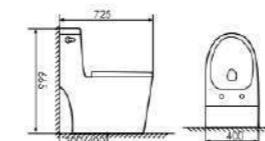

K17B013

Siphonic One-piece Toilet

Size:725X400x665mm
S-trap:300/400mm Rughing-in