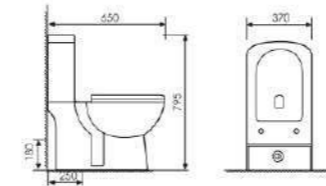

Washdown Two-piece Toilet

Size:700x385x780mm
S-trap:250mm Rughing-in
P-trap:180mm Rughing-in

K27004

Wall-hung Pedestal Basin

Size:520x440x490mm
Fixing to wall with back

K25008

Pedestal Two-piece Basin

Size:520x440x800mm
Fixing to wall with back

K16B008

Washdown Two-piece Toilet

Size:730x430x900mm
S-trap:250mm Rughing-in
P-trap:180mm Rughing-in

K20B008

Wall-hung Toilet

Size:590x340x405mm
P-trap Rughing-in

K24020

Pedestal Two-piece Basin

Size:500x500x840mm
Fixing to wall with back

K18016

Washdown Two-piece Toilet

Size:650x370x795mm
S-trap:250mm Rughing-in
P-trap:180mm Rughing-in

K27012

Wall-hung Pedestal Basin

Size:610x460x490mm
Fixing to wall with back