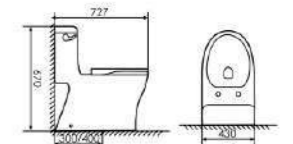

K17C008

Siphonic One-piece Toilet

Size:727X430x670mm
S-trap:300/400mm Rughing-in