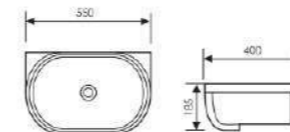

Under Counter Basin

Size:550x400x185mm
Above counter mounter

K33B012