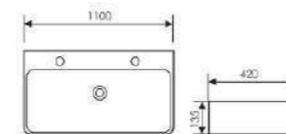

Counter Top Art Basin

Size: 600x420x130mm
Above counter mounter

K29A001-10

Counter Top Art Basin

Size: 900x415x135mm
Above counter mounter

K29A001-11

Counter Top Art Basin

Size: 1100x420x135mm
Above counter mounter