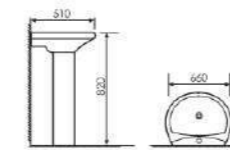

K25018

Pedestal Two-piece Basin

Size:660x510x820mm
Fixing Fo Wall With Back