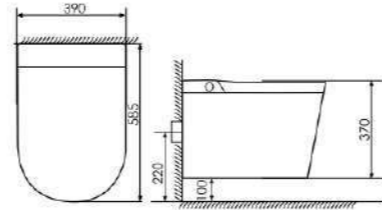

K11-X1001

Smart toile
 Size:590X380X445mm
 S-trap:300/400mm

K11-X1502

Smart toile
 Size:590X380X445mm
 S-trap:250/300/400mm P-trap:180mm

K11-X1101

Smart toile
 Size:520x380x445mm
 S-trap:300/400mm Rughing-in

K11-X1601

Smart toile
 Size:520X380X450mm
 S-trap:300/400mm Rughing-in

K11-X1201

Smart toile
 Size:600X380X445mm
 S-trap:300/400mm Rughing-in

K11-X1801

Smart toile
 Size:590X380X480mm
 S-trap:300/400mm Rughing-in

K11-X1401

Smart toile
 Size:600X380X435mm
 S-trap:300/400mm Rughing-in

K11-X1901

Smart toile
 Size:590X380X480mm
 S-trap:300/400mm Rughing-in

K12-Z1001

Smart Wall-hung Toilet
 Size:585X390X370mmmm
 P-trap, Rugging-in