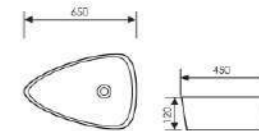

K28B035

Counter Top Art Basin

Size:650x450x120mm
Above counter mounter