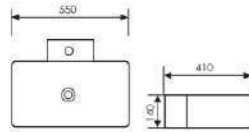

Counter Top Art Basin

 Size:480x480x145mm
Above counter mounter

K29B019

Counter Top Art Basin

 Size:480x425x145mm
Above counter mounter

K29B037

Counter Top Art Basin

 Size:550x410x140mm
Above counter mounter