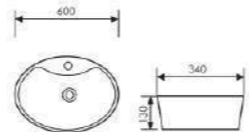

K29B047

Counter Top Art Basin

Size:600x340x130mm
Above counter mounter