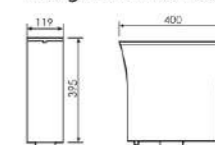

Squat Pan Toilet Water Tank

Size:390x115x390mm
Fixing to wall with back