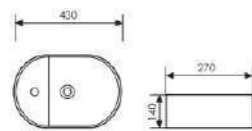

K29B062

Counter Top Art Basin

Size: 430x270x140mm
Above counter mounter