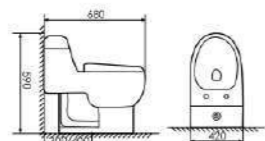

K17B014

Siphonic One-piece Toilet

Size:680X420x590mm
S-trap:300/400mm Rughing-in