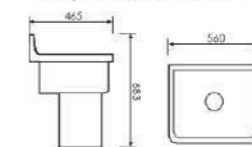

K43B001

Mop washing sink

Size:560x465x683mm
Fixing to wall with back