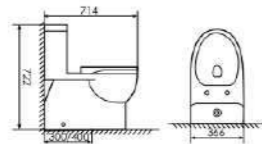

K17C020

Siphonic One-piece Toilet

Size:714X366x722mm
S-trap:300/400mm Rughing-in