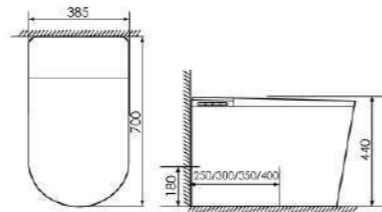

K11-S1001

Smart toile
 Size:715x460x570mm
 S-trap:300/400mm Rughing-in

FUNCTION:

- Automatic flip
- Decorative Lights
- Mobile Cleaning
- Water potential regulation
- Seat Heating
- LED Screen Display
- Mechanical water fittings
- Men identify flushing
- Foot touch flip
- Power Failure Flushing
- Instant hot water
- Self-Cleaning Spray Rod
- Seat Temperature Adjustment
- splash massage
- Silent flushing water
- Automatic closing cover
- Hip Cleaning Mode
- APP Connect
- Water Pressure Adjustment
- Warm Air Drying
- Sat Down Flushing
- Energy saving mode
- User Memory
- Cleaner for decontamination
- Bidet Mode
- Left automatic flushing
- Water Temperature Adjustment
- Air Temperature Adjustment
- Soft Light Illumination
- ceramic water tank
- Bubble Shield

K11-J1306

Smart toile
 Size:680X435X520mm
 S-trap:250/300/400mm P-trap:180mm

FUNCTION:

- Automatic flip
- Purifying Aromatherapy
- Left automatic flushing
- Power Failure Flushing
- Air Temperature Adjustment
- Cold and Hot Massage
- Water Temperature Adjustment
- Foot sense flip
- User Memory
- Water Pressure Adjustment
- Seat Heating
- Sat Down Flushing
- Cold and Hot Massage
- Bubble Shield
- Hip Cleaning Mode
- Decorative Lights
- Automatic Flushing
- Seat Temperature Adjustment
- Soft Light Illumination
- Mobile Cleaning
- Bidet Mode
- WeChat Mini Program
- Nozzle Position Adjustment
- Warm Air Drying
- LED Screen Display
- Self-Cleaning Spray Rod

NUMEROUS FEATURES,
 ONE CONTROL

K11-J1002

Smart toile
Size:700X385X440mm
S-trap:250/300/400mm P-trap:180mm

K11-J1204

Smart toile
Size:680X390X470mm
S-trap:250/300/400mm P-trap:180mm

K11-J1101

Smart toile
Size:680X425X480mm
S-trap:250/300/400mm P-trap:180mm