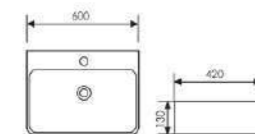

K29A001-7

Counter Top Art Basin

Size: 600x420x130mm
Above counter mounter