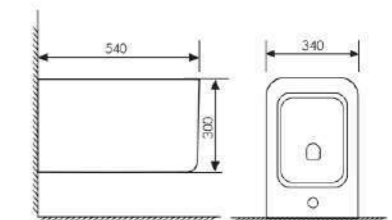

K23-J014

Wall-hung Bidet

Size:530x340x300mm
Fixing to wall with back