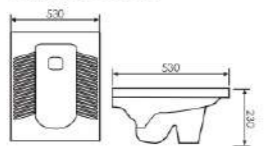

K46A004

小便斗冲水阀

K38A001

Squating Pan

Size:600x460x240mm
Build-in Platform

K38A003

Squating Pan

Size:530x430x230mm
Build-in Platform