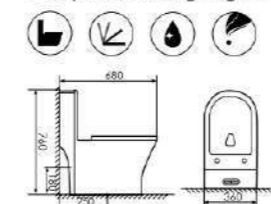

K16A014

Washdown One-piece Toilet

Size:680x360x760mm
S-trap:250mm Rughing-in
P-trap:180mm Rughing-in