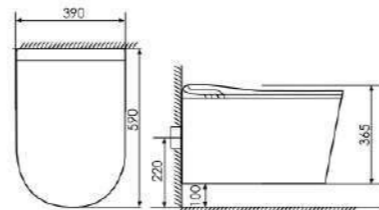

K12-Z1901

Smart Wall-hung Toilet
Size:590X390X385mm
P-trap, Rughing-in

K12-Z1101

Smart Wall-hung Toilet
Size:590x390x365mm
P-trap, Rughing-in

K12-Z2001

Smart Wall-hung Toilet
Size:590X380X370mm
P-trap, Rughing-in

K12-Z1701

Smart Wall-hung Toilet
Size:590X390X365mm
P-trap, Rughing-in

K12-Z2101

Smart Wall-hung Toilet
Size:550X380X340mm
P-trap, Rughing-in

EASY DESIGN

Its soft curves, its simple geometry and its hidden fixations and connections make it a highly aesthetic solution, suiting the lifestyle of any user and fitting into any interior design perfectly.