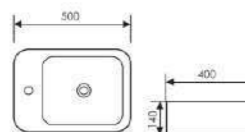

K29B035

Counter Top Art Basin

Size:500x400x140mm
Above counter mounter