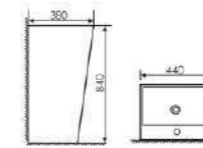

Pedestal One-piece Basin

Size: 540x400x790mm
Fixing Fo Wall With Back

K24009

Pedestal One-piece Basin

Size:440x380x840mm
Fixing Fo Wall With Back

K24007

Pedestal One-piece Basin

Size:460x420x850mm
Fixing Fo Wall With Back