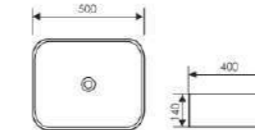

K28B002

Counter Top Art Basin

Size:500x400x140mm
Above counter mounter