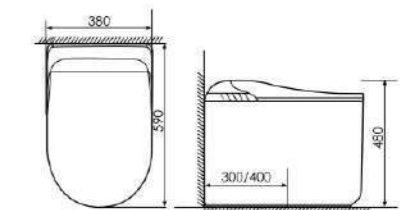

K11-X1001

Smart toile
 Size:590X380X445mm
 S-trap:300/400mm

K11-X1502

Smart toile
 Size:590X380X445mm
 S-trap:250/300/400mm P-trap:180mm

K11-X1101

Smart toile
 Size:520x380x445mm
 S-trap:300/400mm Rughing-in

K11-X1601

Smart toile
 Size:520X380X450mm
 S-trap:300/400mm Rughing-in

K11-X1201

Smart toile
 Size:600X380X445mm
 S-trap:300/400mm Rughing-in

K11-X1801

Smart toile
 Size:590X380X480mm
 S-trap:300/400mm Rughing-in

K11-X1401

Smart toile
 Size:600X380X435mm
 S-trap:300/400mm Rughing-in

K11-X1901

Smart toile
 Size:590X380X480mm
 S-trap:300/400mm Rughing-in

K12-Z1001

Smart Wall-hung Toilet
 Size:585X390X370mmmm
 P-trap, Rugging-in