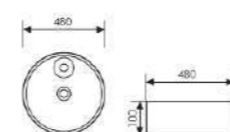

K29B029

Counter Top Art Basin

Size:480x480x100mm
Above counter mounter