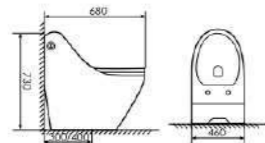

K17A008

Siphonic One-piece Toilet

Size:680X460x730mm
S-trap:300/400mm Rughing-in