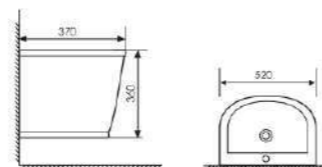

K26026

Wall-hung Basin

Size:520x370x360mm
Fixing Fo Wall With Back