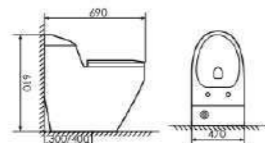

K17A009

Siphonic One-piece Toilet

Size:690X470x610mm
S-trap:300/400mm Rughing-in