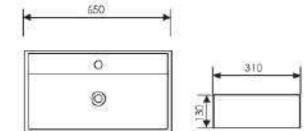

K29A011-3

Counter Top Art Basin

Size:650x310x130mm
Above counter mounter