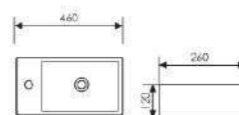

K29B072

Counter Top Art Basin

Size: 460x260x120mm
Above counter mounter