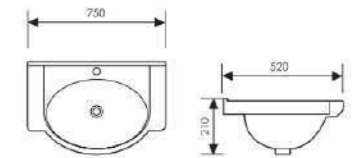

K36006-75

Cabinet Basin

Size: 750x520x210mm   865x515x220mm
1055x500x220mm   1200x470x215mm