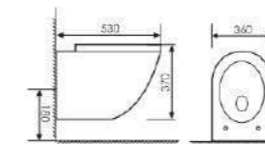

Wall-hung Toilet

Size:590x360x340mm
P-trap:180mm Rughing-in

K20A025

Wall-hung Toilet

Size:545x370x320mm
P-trap:180mm Rughing-in

K20A024

Wall-hung Toilet

Size:530x360x370mm
P-trap:180mm Rughing-in