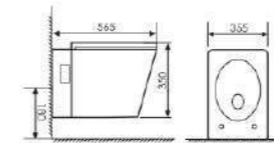

Wall-hung Toilet

Size:550x355x365mm
P-trap:180mm Rughing-in

K20B002

Wall-hung Toilet

Size:595x390x375mm
P-trap:180mm Rughing-in

K20B003

Wall-hung Toilet

Size:565x355x350mm
P-trap:180mm Rughing-in