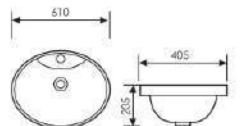

K30024

Mid Counter Art Basin

Size:610x450x205mm
Above counter mounter