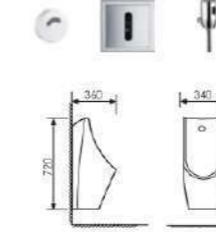

Urinal

 Size: 380x360x960mm
 Fixing to wall with back

K37034

Urinal

 Size: 400x385x1040mm
 Fixing to wall with back

K37031

Urinal

 Size: 340x360x720mm
 Fixing to wall with back