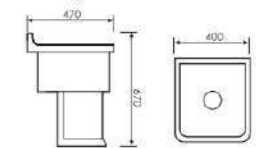

K43A031

Mop washing sink

Size:400x470x670mm
Fixing to wall with back