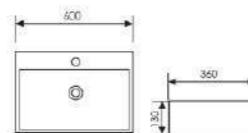

K29A002-2

Counter Top Art Basin

Size:510x360x130mm
Above counter munter

K29A002-3

Counter Top Art Basin

Size:600x360x130mm
Above counter munter

K29A002-4

Counter Top Art Basin