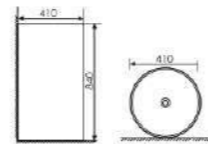

K24028

Pedestal One-piece Basin

Size: 410x410x840mm
Fixing Fo Wall With Back