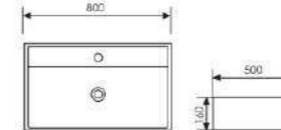

K29A012-1

Counter Top Art Basin

Size:800x500x160mm
Above counter mounter