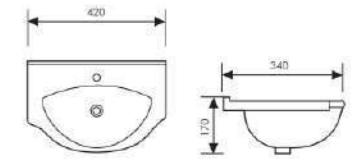

K36002-40

Cabinet Basin

Size: 420x340x170mm   505x405x200mm
550x410x190mm   600x500x220mm
640x510x200mm   705x505x220mm
800x500x220mm   1020x500x220mm