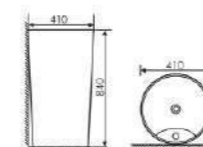

Size:280x310x870mm
Fixing Fo Wall With Back

K24032

Pedestal One-piece Basin

Size:395x395x830mm
Fixing Fo Wall With Back

K24035

Pedestal One-piece Basin

Size:410x410x840mm
Fixing Fo Wall With Back

K24042