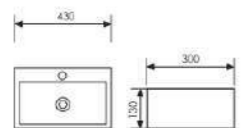

K32014

Wall-hung Art Basin

Size:430x300x130mm
Above counter mounter