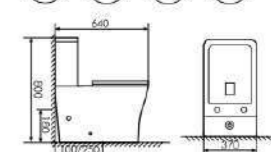

K18010

Washdown Two-piece Toilet

Size:620x360x800mm
S-trap:100/250mm Rughing-in
P-trap:180mm Rughing-in

K18011

Washdown Two-piece Toilet

Size:640x370x800mm
S-trap:100/250mm Rughing-in
P-trap:180mm Rughing-in