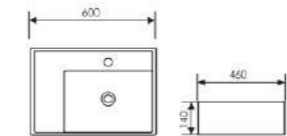

Size:425x425x150mm
Above counter mounter

K29B001

Counter Top Art Basin

Size:600x460x140mm
Above counter mounter

K29B002

Counter Top Art Basin

Size:600x460x140mm
Above counter mounter

K29B003