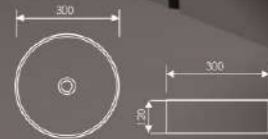

K28A003-3

Counter Top Art Basin

Size: 550x345x140mm
Above counter mounter

K28A003-4

Counter Top Art Basin

Size: 600x350x140mm
Above counter mounter

K28A001-1

Counter Top Art Basin
台上艺术盆
Size:300x300x120mm
Above counter mouter