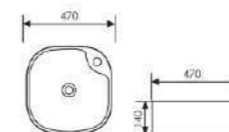

K29B026

Counter Top Art Basin

Size:470x470x140mm
Above counter mounter