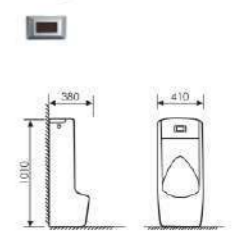

 Size: 450x365x680mm
 Fixing to wall with back

K37011

Urinal

 Size: 470x400x850mm
 Fixing to wall with back

K37015

UUrinal

 Size: 410x380x1010mm
 Fixing to wall with back

K37030