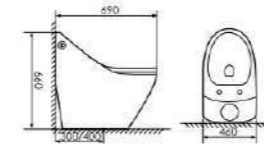

K17A003

Siphonic One-piece Toilet

Size:770X500x620mm
S-trap:300/400mm Rughing-in

K17A013

Siphonic One-piece Toilet

Size:690X460x660mm
S-trap:300/400mm Rughing-in

K17A017

Siphonic One-piece Toilet