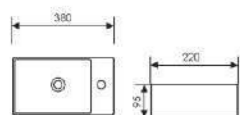

K29B070

Counter Top Art Basin

Size: 380x220x95mm
Above counter mounter