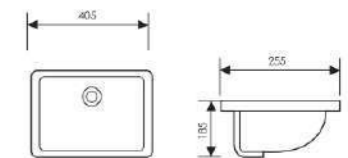

Size: 510x375x180mm 565x395x185mm

K33A006-40

Under Counter Basin

Size: 405x255x185mm 470x350x205mm
 515x380x195mm 560x375x195mm

K33A007-53

Under Counter Basin

Size: 530x375x215mm 590x400x210mm
 695x415x210mm 810x420x200mm