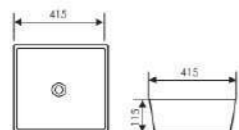

K28B056

Counter Top Art Basin

Size: 415x415x115mm
Above counter mounter