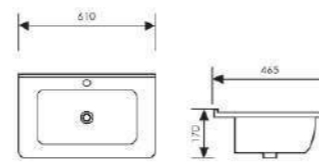

Size: 515x395x175mm 615x395x175mm
 765x395x175mm 815x395x175mm
 1015x395x175mm

K34003-60

Thin Edge Basin

Size: 610x465x135mm 810x465x135mm
 1010x465x135mm 1210x465x135mm

K34004-60

Thin Edge Basin

Size: 610x465x170mm 710x465x170mm
 810x465x170mm 910x465x170mm
 1010x465x170mm 1210x465x170mm