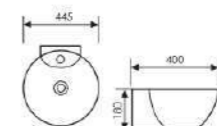

K32003

Wall-hung Art Basin

Size: 445x430x155mm
Above counter mounter