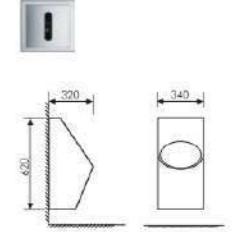

K37047

Urinal

Size: 340x320x620mm
Fixing to wall with back