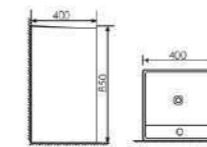

K24033

Pedestal One-piece Basin

Size:400x400x850mm
Fixing Fo Wall With Back