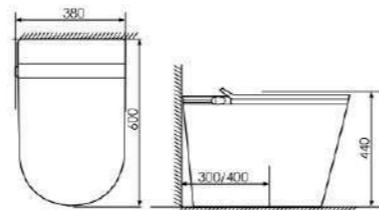

K11A026

K11-X1701

Smart toilet
 Size:550X380X468mm
 S-trap,300/400mm Rughing-in

FUNCTION:

- | | | | |
|--|---|--|---|
| <ul style="list-style-type: none"> ● Manual flip ● Flush after standing up ● night light lighting ● Air Temperature Adjustment ● Mobile Cleaning ● Spray adjustmetnt ● Genral reminders | <ul style="list-style-type: none"> ● Foot sense flushing ● Seat Heating ● silent slow descent ● Water Pressure Adjustment ● LED Screen Display ● child model ● Bluetooth App | <ul style="list-style-type: none"> ● Hip Cleaning Mode ● Seat Temperature Adjustment ● intelligent power saving ● Cold and Hot Massage ● Warm Air Drying ● Spray Rod Sterilization | <ul style="list-style-type: none"> ● Bidet Mode ● Sat Down Flushing ● Water Temperature Adjustment ● Strong and Weak Massage ● Self-Cleaning Spray Rod ● full/half flushing |
|--|---|--|---|

K11-X1001

Smart toile
 Size:590X380X445mm
 S-trap:300/400mm

K11-X1502

Smart toile
 Size:590X380X445mm
 S-trap:250/300/400mm P-trap:180mm

K11-X1101

Smart toile
 Size:520x380x445mm
 S-trap:300/400mm Rughing-in

K11-X1601

Smart toile
 Size:520X380X450mm
 S-trap:300/400mm Rughing-in

K11-X1201

Smart toile
 Size:600X380X445mm
 S-trap:300/400mm Rughing-in

K11-X1801

Smart toile
 Size:590X380X480mm
 S-trap:300/400mm Rughing-in