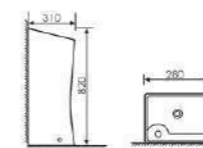

K24029

Pedestal One-piece Basin

Size:280x310x870mm
Fixing Fo Wall With Back