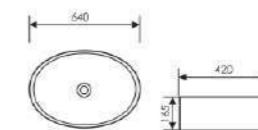

K28B050

Counter Top Art Basin

Size:640x420x165mm
Above counter mounter