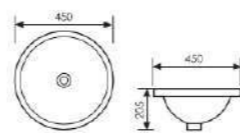

K30010

Mid Counter Art Basin

Size: 450x450x205mm
Above counter mounter