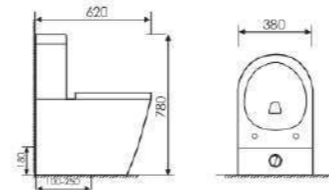

Size:690x360x835mm
S-trap:250mm Rughing-in
P-trap:180mm Rughing-in

K20A008

Wall-hung toilet

Size:530x360x360mm
P-trap Rughing-in

K18003

Washdown Two-piece Toilet

Size:620x380x780mm
S-trap:100-250mm Rughing-in
P-trap:180mm Rughing-in