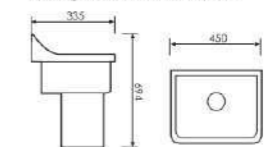

K43B003

Mop washing sink

Size:450x335x694mm
Fixing to wall with back