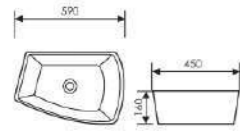

28B037

Counter Top Art Basin

Size: 590x450x160mm
Above counter mounter