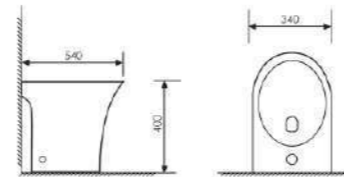

K11-X1001

Smart toile
 Size:590X380X445mm
 S-trap:300/400mm

K11-X1502

Smart toile
 Size:590X380X445mm
 S-trap:250/300/400mm P-trap:180mm

K11-X1101

Smart toile
 Size:520x380x445mm
 S-trap:300/400mm Rughing-in

Pedestal One-piece Basin

Size:475x415x830mm
Fixing to wall with back

K22015

Floor Bidet

Size:540x340x400mm
Fixing to wall with back

K20A023

Wall-hung toilet

Size:485x360x365mm
P-trap Rughing-in