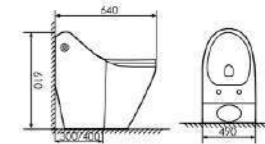

K17A017

Siphonic One-piece Toilet

Size:640X490x610mm
S-trap:305/400mm Rughing-in