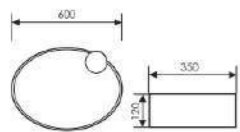

K28A018-1

Counter Top Art Basin

Size:600x350x120mm
Above counter mounter