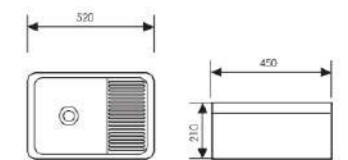

K33A017-52

Under Counter Basin

Size: 520x450x210mm 650x450x220mm
700x450x240mm