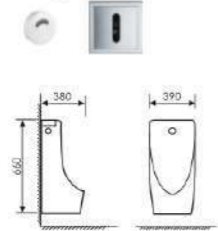

K37030

Urinal

Size: 390x380x660mm
Fixing to wall with back