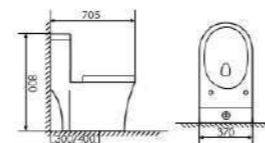

Siphonic One-piece Toilet

Size:725X380x800mm
S-trap:300/400mm Rughing-in

K17B018

Siphonic One-piece Toilet

Size:660X350x700mm
S-trap:300/400mm Rughing-in

K17B007

Siphonic One-piece Toilet

Size:705X370x800mm
S-trap:300/400mm Rughing-in