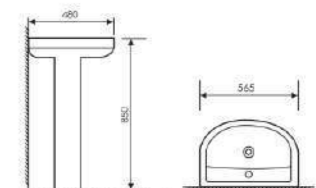

Size:700x370x800mm
S-trap:250/300mm Rughing-in
P-trap:180mm Rughing-in

K27001

Wall-hung Pedestal Basin

Size:565x480x500mm
Fixing to wall with back

K25001

Pedestal Two-piece Basin

Size:565x480x850mm
Fixing to wall with back