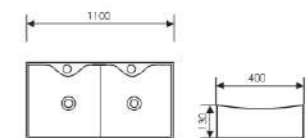

K29B008

Counter Top Art Basin

Size:1100x400x140mm
Above counter mounter