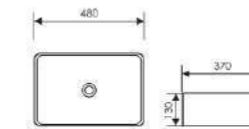

K28A004-2

Counter Top Art Basin

Size:480x370x130mm
Above counter mounter