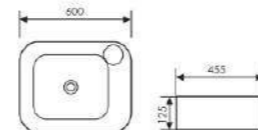

K28B059

Counter Top Art Basin

Size: 600x455x125mm
Above counter mounter