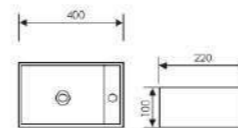

K32021

Wall-hung Art Basin

Size:400x220x100mm
Above counter mounter