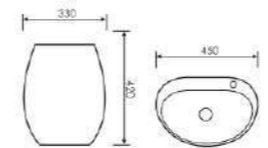

K43A001

Mop washing sink

Size:450x330x420mm
Fixing to wall with back