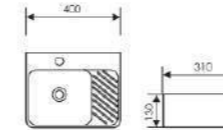

K29A013-1

Counter Top Art Basin

Size: 400x310x130mm
Above counter mounter