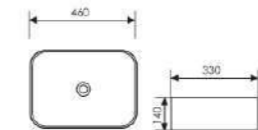

K28B052

Counter Top Art Basin

Size:460x330x140mm
Above counter mounter