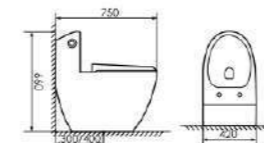

Size:690X470x610mm
S-trap:300/400mm Rughing-in

K17A010

Siphonic One-piece Toilet

Size:690X460x690mm
S-trap:300/400mm Rughing-in

K17A018

Siphonic One-piece Toilet

Size:750X420x660mm
S-trap:300/400mm Rughing-in