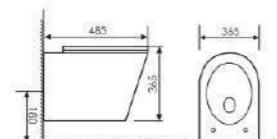

K20A006

Wall-hung Toilet

Size:485x365x365mm
P-trap:180mm Rughing-in