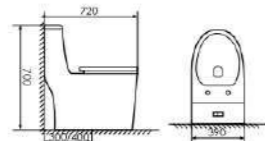

K17B039

Siphonic One-piece Toilet

Size:720X390x700mm
S-trap:300/400mm Rughing-in