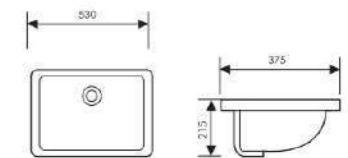

Size: 510x375x180mm 565x395x185mm

K33A006-40

Under Counter Basin

Size: 405x255x185mm 470x350x205mm
 515x380x195mm 560x375x195mm

K33A007-53

Under Counter Basin

Size: 530x375x215mm 590x400x210mm
 695x415x210mm 810x420x200mm