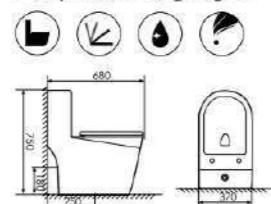

Washdown One-piece Toilet

Size:700x380x760mm
S-trap:250mm Rughing-in
P-trap:180mm Rughing-in

K16A013

Washdown One-piece Toilet

Size:680x370x750mm
S-trap:250mm Rughing-in
P-trap:180mm Rughing-in

K16A008

Washdown One-piece Toilet