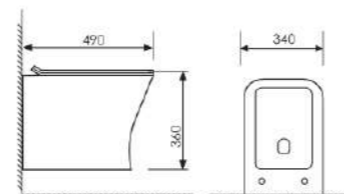

K20A022

Wall-hung toilet

Size:490x340x360mm
P-trap Rughing-in