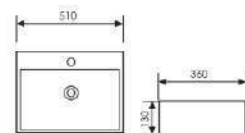

K29A002-2

Counter Top Art Basin

Size:510x360x130mm
Above counter munter