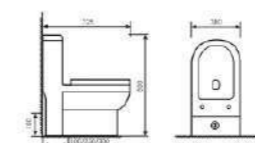

Size:690X380X620mm
S-trap:300/400mm Rughing-in

K17B034

Siphonic One-piece Toilet

Size:700X394X660mm
S-trap:300/400mm Rughing-in

K17B038

Siphonic One-piece Toilet

Size:700X370x750mm
S-trap:200-550mm Rughing-in