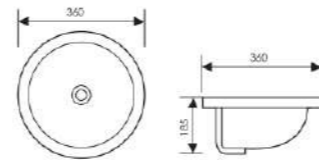

K33A011-36

Under Counter Basin

Size: 360x360x185mm 400x400x180mm
430x430x165mm