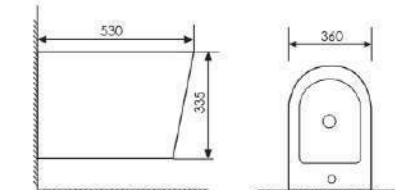

K23003

Wall-mounted Bidet

Size:530x360x335mm
Fixing to wall with back