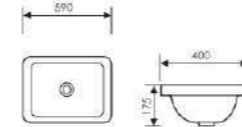

K30017

Mid Counter Art Basin

Size:590x400x175mm
Above counter mounter