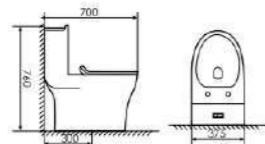

K17B012

Siphonic One-piece Toilet

Size:700x375x760mm
S-trap:300mm Rughing-in