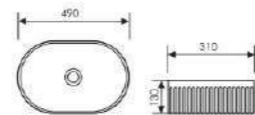

K28A008-5
Counter Top Art Basin
Size: 400x350x130mm
Above counter mounter