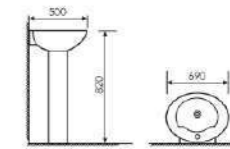

Pedestal Two-piece Basin

Size:660x510x850mm
Fixing Fo Wall With Back

K25014

Pedestal Two-piece Basin

Size:530x430x800mm
Fixing Fo Wall With Back

K25017

Pedestal Two-piece Basin

Size:690x500x820mm
Fixing Fo Wall With Back