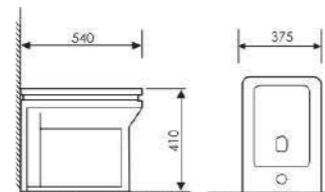

K22008

Floor Bidet

Size:540x375x410mm
Fixing to wall with back