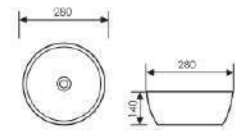

K28A015-1

Counter Top Art Basin

Size:280x280x140mm
Above counter mounter