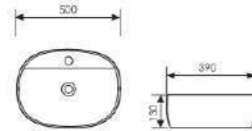

K29A008-2

Counter Top Art Basin

Size:500x390x130mm
Above counter mounter