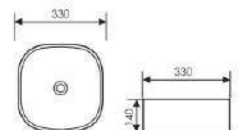

K28B045

Counter Top Art Basin

Size: 300x300x140mm
Above counter mounter