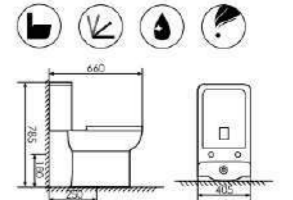

K18031

Washdown Two-piece Toilet

Size:650x365x790mm
S-trap:250mm Rughing-in
P-trap:180mm Rughing-in