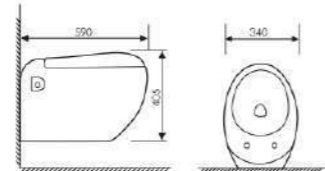

K16B008

Washdown Two-piece Toilet

Size:730x430x900mm
S-trap:250mm Rughing-in
P-trap:180mm Rughing-in

K20B008

Wall-hung Toilet

Size:590x340x405mm
P-trap Rughing-in

K24020

Pedestal Two-piece Basin