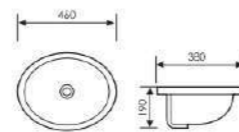

K30007

Mid Counter Art Basin

Size: 460x380x190mm
Above counter mounter