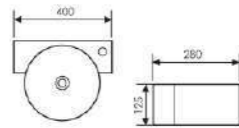

K32010

Wall-hung Art Basin

Size:400x280x125mm
Above counter mounter