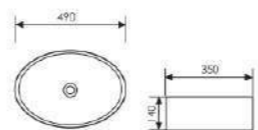

K28B030

Counter Top Art Basin

Size:490x350x140mm
Above counter mounter