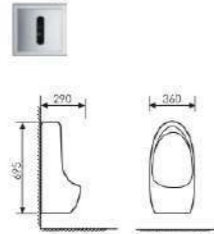

K37037

Urinal

Size:360x290x695mm
Fixing to wall with back