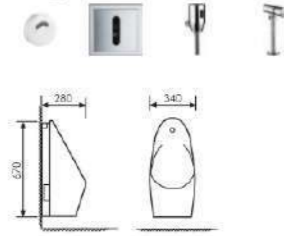

K37027

Urinal

Size:340x280x670mm
Fixing to wall with back