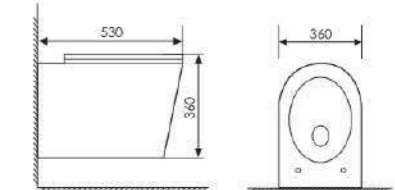

K20A008

Wall-hung toilet

Size:530x360x360mm
P-trap Rughing-in