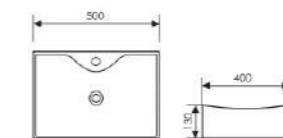

K29B006

Counter Top Art Basin

Size:700x500x160mm
Above counter mounter

K29B007

Counter Top Art Basin

Size:550x400x130mm
Above counter mounter

K29B008

Counter Top Art Basin