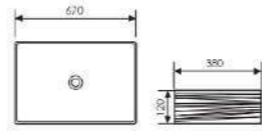

K28A010-3

Counter Top Art Basin

Size:670x380x120mm
Above counter mounter