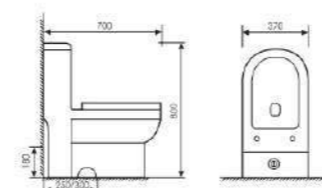

K22022

Floor Bidet

Size:520x350x390mm
Fixing to wall with back

K26027

Wall-hung Basin

Size:500x440x360mm
Fixing to wall with back

K16B002

Washdown Two-piece Toilet

Size:700x370x800mm
S-trap:250/300mm Rughing-in
P-trap:180mm Rughing-in

K27001

Wall-hung Pedestal Basin

Size:565x480x500mm
Fixing to wall with back

K25001

Pedestal Two-piece Basin

Size:565x480x850mm
Fixing to wall with back