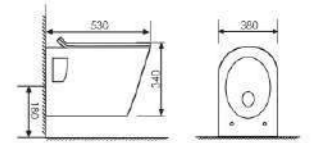

Wall-hung Toilet

Size:535x361x349mm
P-trap:180mm Rughing-in

K20E003

Wall-hung Toilet

Size:530x380x340mm
P-trap:180mm Rughing-in

K20E008

Wall-hung Toilet

Size:625x376x400mm
P-trap:180mm Rughing-in