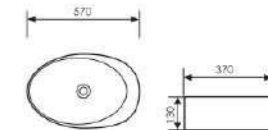

K28B004

Counter Top Art Basin

Size:570X370X130mm
Above counter mounter