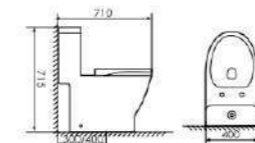

K17C010

Siphonic One-piece Toilet

Size:710X400x715mm
S-trap:300/400mm Rughing-in