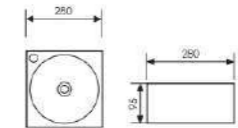

K32023

Wall-hung Art Basin

Size:280x280x95mm
Above counter mounter