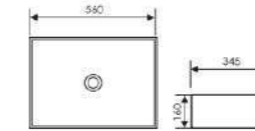

K28A005-5
Counter Top Art Basin
Size: 560x345x160mm
Above counter mounter