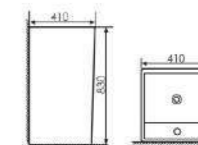

K24015

Pedestal One-piece Basin

Size:410x410x830mm
Fixing Fo Wall With Back