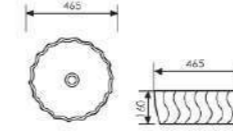

K28B031

Counter Top Art Basin

Size: 465x465x160mm
Above counter mounter