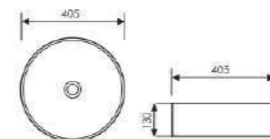

K28A001-4

Counter Top Art Basin
Size:405x405x130mm
Above counter mouter