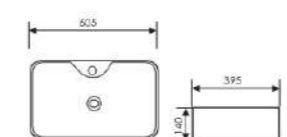

Size:1100x400x140mm
Above counter mounter

K29B009

Counter Top Art Basin

Size:480x370x135mm
Above counter mounter

K29B0010

Counter Top Art Basin

Size:605x395x140mm
Above counter mounter

K29B0011