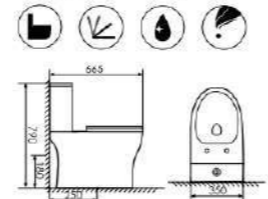

K18009

Washdown Two-piece Toilet

Size:665x350x790mm
S-trap:250mm Rughing-in
P-trap:180mm Rughing-in