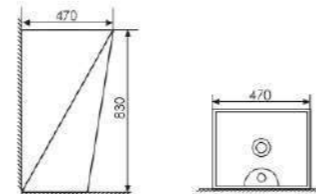

K24022

Pedestal One-piece Basin

Size:470x470x830mm
Fixing to wall with back