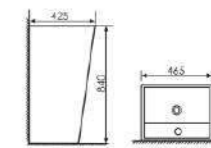

K24011

Pedestal One-piece Basin

Size:465x425x840mm
Fixing Fo Wall With Back