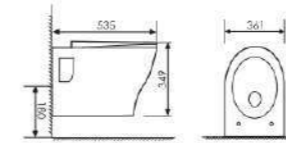

K20E001

Wall-hung Toilet

Size:535x361x349mm
P-trap:180mm Rughing-in

K20E003

Wall-hung Toilet

Size:530x380x340mm
P-trap:180mm Rughing-in

K20E008

Wall-hung Toilet

Size:625x376x400mm
P-trap:180mm Rughing-in

K20E004

Wall-hung Toilet

Size:530x392x339mm
P-trap:180mm Rughing-in

K20E005

Wall-hung Toilet

Size:630x380x483mm
P-trap:180mm Rughing-in

K20E006

Wall-hung Toilet

Size:554x385x345mm
P-trap:180mm Rughing-in