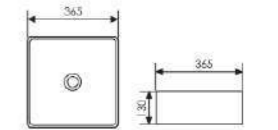

K28A002-4

Counter Top Art Basin

Size: 365x365x135mm
Above counter mounter