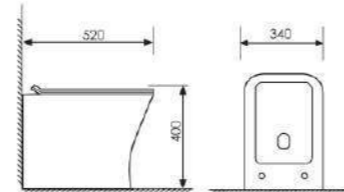

K11-X1001

Smart toile
 Size:590X380X445mm
 S-trap:300/400mm

K11-X1502

Smart toile
 Size:590X380X445mm
 S-trap:250/300/400mm P-trap:180mm

K11-X1101

Smart toile
 Size:520x380x445mm
 S-trap:300/400mm Rughing-in

Size:650x340x770mm
S-trap:250mm Rughing-in
P-trap:180mm Rughing-in

K26015

Wall-hung Basin

Size:470x460x370mm
Fixing to wall with back

K21008

Toilet Seat

Size:520x340x400mm
P-trap:180mm Rughing-in

K24026