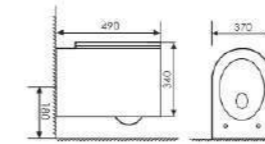

1 Rimless Flush

2 Tornado Silent Flush

3 Unique appearance design

K20A018

Wall-hung Toilet

Size:490x370x340mm
P-trap:180mm Rughing-in

K20A019

Wall-hung Toilet