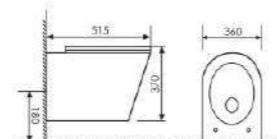

Size:530x360x350mm
P-trap:180mm Rughing-in

K20A006

Wall-hung Toilet

Size:485x365x365mm
P-trap:180mm Rughing-in

K20A007

Wall-hung Toilet

Size:515x360x370mm
P-trap:180mm Rughing-in

K20A008