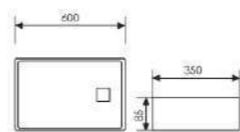

Counter Top Art Basin

Size:470x440x120mm
Above counter mounter

K28A018-3

Counter Top Art Basin

Size:600x400x170mm
Above counter mounter

K28A018-4

Counter Top Art Basin

Size:600x350x85mm
Above counter mounter