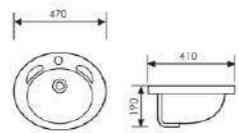

K30002

Mid Counter Art Basin

Size: 470x410x190mm
Above counter mounter