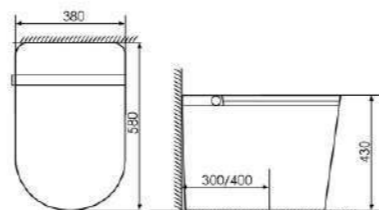

K11-X1001

Smart toile
 Size:590X380X445mm
 S-trap:300/400mm

K11-X1502

Smart toile
 Size:590X380X445mm
 S-trap:250/300/400mm P-trap:180mm

K11-X1101

Smart toile
 Size:520x380x445mm
 S-trap:300/400mm Rughing-in

K11-X1601

Smart toile
 Size:520X380X450mm
 S-trap:300/400mm Rughing-in

K11-X1201

Smart toile
 Size:600X380X445mm
 S-trap:300/400mm Rughing-in

K11-X1801

Smart toile
 Size:590X380X480mm
 S-trap:300/400mm Rughing-in

K11-X1401

Smart toile
 Size:600X380X435mm
 S-trap:300/400mm Rughing-in

K11-X1901

Smart toile
 Size:590X380X480mm
 S-trap:300/400mm Rughing-in

K12-Z1001

Smart Wall-hung Toilet
 Size:585X390X370mmmm
 P-trap, Rugging-in