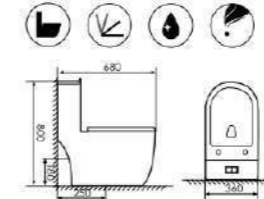

K16B006

Washdown One-piece Toilet

Size:680x360x800mm
S-trap:250mm Rughing-in
P-trap:180mm Rughing-in