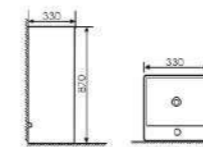

K24031

Pedestal One-piece Basin

Size:330x330x840mm
Fixing Fo Wall With Back