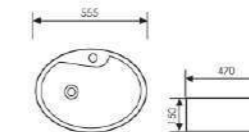

K29B023

Counter Top Art Basin

Size:555x470x150mm
Above counter mounter