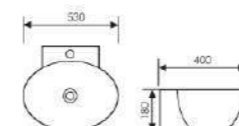

K32002

Wall-hung Art Basin

Size: 530x400x180mm
Above counter mounter