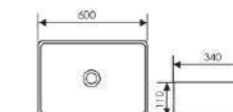

K28A002-7

Counter Top Art Basin

Size: 600x340x110mm
Above counter mounter