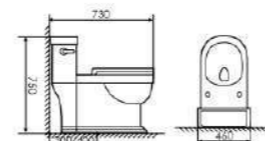

K17B014

Siphonic One-piece Toilet

Size:680X420x590mm
S-trap:300/400mm Rughing-in

K17B040

Siphonic One-piece Toilet

Size:730x460x750mm
S-trap:300/400mm Rughing-in

K17B013

Siphonic One-piece Toilet