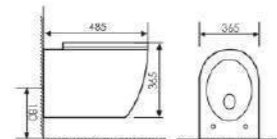

K20A001

Wall-hung Toilet

Size:485x365x365mm
P-trap:180mm Rughing-in