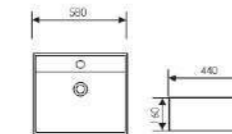

Counter Top Art Basin

Size: 460x460x150mm
Above counter mounter

K29A004-3

Counter Top Art Basin

Size: 580x440x160mm
Above counter mounter

K29A004-5

Counter Top Art Basin

Size: 820x420x150mm
Above counter mounter