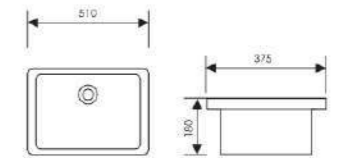

Size: 510x375x180mm 565x395x185mm

K33A006-40

Under Counter Basin

Size: 405x255x185mm 470x350x205mm
 515x380x195mm 560x375x195mm

K33A007-53

Under Counter Basin

Size: 530x375x215mm 590x400x210mm
 695x415x210mm 810x420x200mm