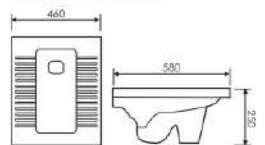

Squating Pan

Size:580x460x250mm
Build-in Platform

K38A010