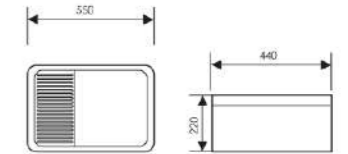

 Size: 680x380x180mm 800x390x180mm
 880x390x180mm 1050x400x180mm

K33A010-35

Under Counter Basin

 Size: 350x350x185mm 400x400x185mm
 460x460x205mm

K33A016-55

Under Counter Basin

 Size: 550x400x220mm 600x400x220mm
 650x410x220mm