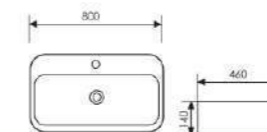

K29A003-4

Counter Top Art Basin

Size:800x460x140mm
Above counter munter