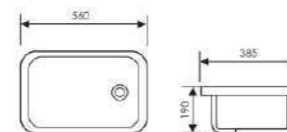

Under Counter Basin

Size:560x385x190mm
Above counter mounter

K33C001