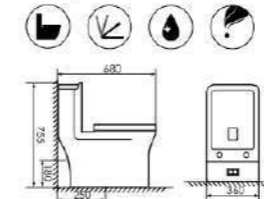

K16B025

Washdown One-piece Toilet

Size:700x360x750mm
S-trap:250mm Rughing-in
P-trap:180mm Rughing-in

K16B021

Washdown One-piece Toilet

Size:680x360x755mm
S-trap:250mm Rughing-in
P-trap:180mm Rughing-in

K16B005