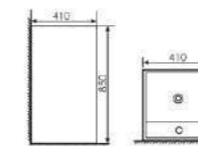

Pedestal One-piece Basin

Size:460x460x810mm
Fixing Fo Wall With Back

K24014

Pedestal One-piece Basin

Size:450x450x810mm
Fixing Fo Wall With Back

K24003

Pedestal One-piece Basin

Size:410x410x850mm
Fixing Fo Wall With Back