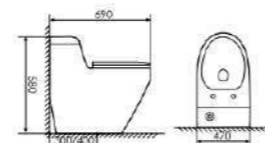

K17A012

Siphonic One-piece Toilet

Size:690X470x580mm
S-trap:300/400mm Rughing-in