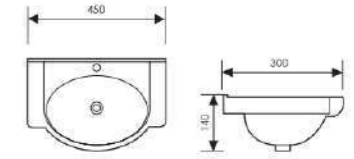

K36004-60

Cabinet Basin

Size: 600x460x170mm 700x460x170mm
 750x460x170mm 800x460x170mm
 900x460x170mm 1000x460x170mm
 1200x460x170mm

K36005-60

Cabinet Basin

Size: 600x480x200mm 755x495x210mm
 900x480x215mm 1200x500x225mm