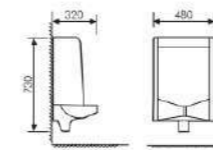

K37040

Urinal

Size:480x320x730mm
Fixing to wall with back