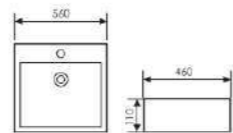

K29B027

Counter Top Art Basin

Size:560x460x110mm
Above counter mounter