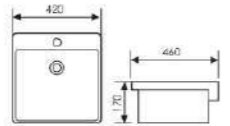

K31006

Semi Art Basin

Size: 420x460x170mm
Above counter mounter