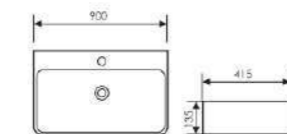

Counter Top Art Basin

Size: 600x420x130mm
Above counter mounter

K29A001-10

Counter Top Art Basin

Size: 900x415x135mm
Above counter mounter

K29A001-11

Counter Top Art Basin

Size: 1100x420x135mm
Above counter mounter