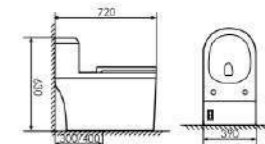

K17B027

Siphonic One-piece Toilet

Size:720X390x630mm
S-trap:300/400mm Rughing-in