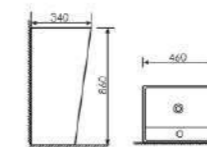

K24011

Pedestal One-piece Basin

Size:465x425x840mm
Fixing Fo Wall With Back

K24040

Pedestal One-piece Basin

Size:460x340x840mm
Fixing Fo Wall With Back

K24041

Pedestal One-piece Basin