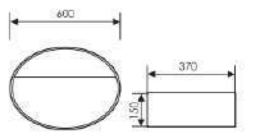

K28A019-1

Counter Top Art Basin

Size:425x425x150mm
Above counter mounter

K28A019-2

Counter Top Art Basin

Size:600x370x150mm
Above counter mounter

K28A008-1
Counter Top Art Basin
台上艺术盆
Size: 370x370x130mm
Above counter mounter