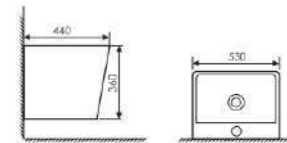

Pedestal One-piece Basin

Size:340x340x820mm
Fixing Fo Wall With Back

K26001

Wall-hung Basin

Size:565x490x380mm
Fixing Fo Wall With Back

K26002

Wall-hung Basin

Size:530x440x360mm
Fixing Fo Wall With Back