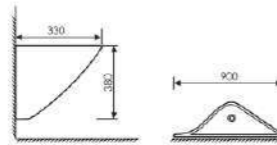

K26013

Wall-hung Basin

Size:900x330x380mm
Fixing Fo Wall With Back