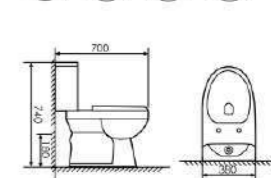

Washdown Two-piece Toilet Serie

WISDOM FOR LIFE

K18004

Washdown Two-piece Toilet

Size:615x385x820mm
S-trap:100-250mm Rughing-in
P-trap:180mm Rughing-in

K18012

Washdown Two-piece Toilet

Size:700x380x740mm
P-trap:180mm Rughing-in

K18010

Washdown Two-piece Toilet

Size:620x360x800mm
S-trap:100/250mm Rughing-in
P-trap:180mm Rughing-in

K18011

Washdown Two-piece Toilet

Size:640x370x800mm
S-trap:100/250mm Rughing-in
P-trap:180mm Rughing-in