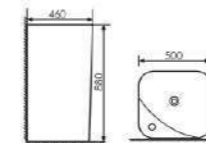

Size: 420x380x880mm
Fixing Fo Wall With Back

K24010

Pedestal One-piece Basin

Size: 550x350x850mm
Fixing Fo Wall With Back

K24025

Pedestal One-piece Basin

Size: 500x460x880mm
Fixing Fo Wall With Back

K24039