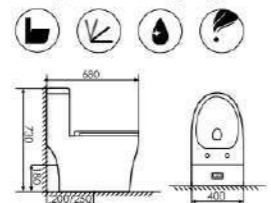

K16A012

Washdown One-piece Toilet

Size 665x375x785mm
S-trap:100-290mm Rughing-in
P-trap:180mm Rughing-in

K16A005

Washdown One-piece Toilet

Size:680x400x730mm
S-trap:200/250mm Rughing-in
P-trap:180mm Rughing-in