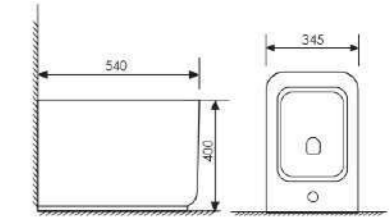

K22-J022

Floor Standing Bidet

Size:540x345x400mm
Floor standing