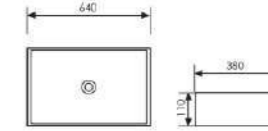

K28B008

Counter Top Art Basin

Size:640x380x110mm
Above counter mounter