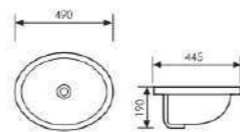

K30008

Mid Counter Art Basin

Size: 490x445x190mm
Above counter mounter