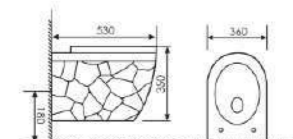

Wall-hung Toilet

Size:530x360x360mm
P-trap:180mm Rughing-in

K20A012

Wall-hung Toilet

Size:530x400x360mm
P-trap:180mm Rughing-in

K20A010

Wall-hung Toilet

Size:530x360x350mm
P-trap:180mm Rughing-in