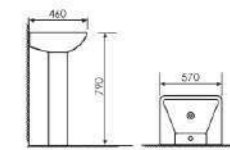

K25019

Pedestal Two-piece Basin

Size:570x460x790mm
Fixing Fo Wall With Back