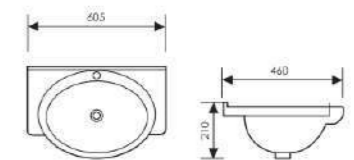

K36007-60

Cabinet Basin

Size: 605x460x210mm   750x500x210mm
910x510x210mm   1200x510x215mm