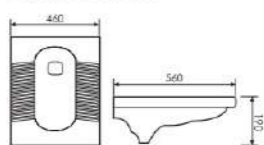

Squating Pan

Size:560x440x190mm
Build-in Platform

K38C004