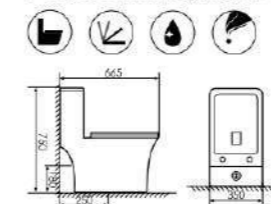

K16A011

Washdown One-piece Toilet

size:695x370x740mm
S-trap:250mm Rughing-in
P-trap:180mm Rughing-in

K16A006

Washdown One-piece Toilet

size 665x350x750mm
S-trap:250mm Rughing-in
P-trap:180mm Rughing-in

K16A016