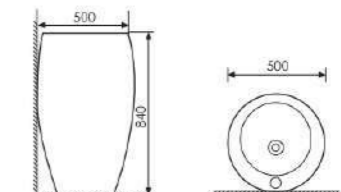

K11-X1001

Smart toile
 Size:590X380X445mm
 S-trap:300/400mm

K11-X1502

Smart toile
 Size:590X380X445mm
 S-trap:250/300/400mm P-trap:180mm

K11-X1101

Smart toile
 Size:520x380x445mm
 S-trap:300/400mm Rughing-in

Size:540x445x370mm
Fixing to wall with back

K22001

Floor Bidet

Size:543x362x435mm
Fixing to wall with back

K24020

Pedestal One-piece Basin

Size:500x500x840mm
Fixing to wall with back

ROMA