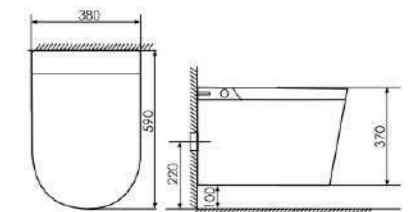

K13-Z1001

Smart Wall-hung Toilet
Size: 600X385X395mm
P-trap, Rughing-in

K13-Z1101

Smart Wall-hung Toilet
Size: 520X380X305mm
P-trap, Rughing-in

K13-Z1401

Smart Wall-hung Toilet
Size: 580X380X310mm
P-trap, Rughing-in

K13-Z1501

Smart Wall-hung Toilet
Size: 550X380X340mm
P-trap, Rughing-in

SMART SEAT COVER SERIES

K13001

Smart seat cover
Size:495x375x80mm

K13002

Smart seat cover
Size:495x375x80mm

FUNCTION: