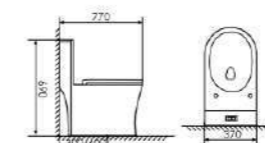

K17B004

Siphonic One-piece Toilet

Size:770x370x690mm
S-trap:300/400mm Rughing-in