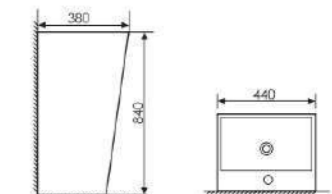

K24009

Pedestal One-piece Basin

Size: 440x380x840mm
Fixing to wall with back