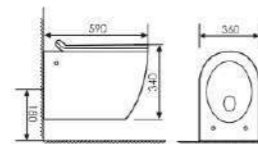

K20D001

Wall-hung Toilet

Size:590x360x340mm
P-trap:180mm Rughing-in