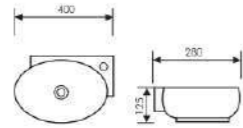

K32006

Wall-hung Art Basin

Size:400x280x120mm
Above counter mounter