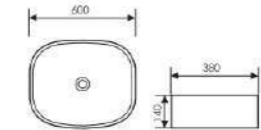

K28A007-3

Counter Top Art Basin

Size:600x380x140mm
Above counter mounter