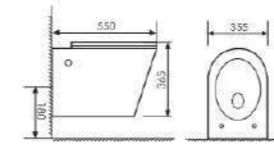

K20B001

Wall-hung Toilet

Size:550x355x365mm
P-trap:180mm Rughing-in