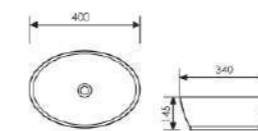

K28B034

Counter Top Art Basin

Size:400x340x145mm
Above counter mounter