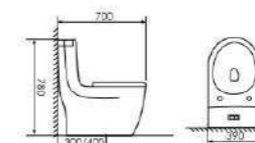

K17B009

Siphonic One-piece Toilet

Size:680X410X720mm
S-trap:300mm Rughing-in

K17B003

Siphonic One-piece Toilet

Size:700X390X780mm
S-trap:300/400mm Rughing-in

K17B029

Siphonic One-piece Toilet