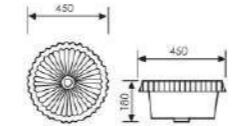

K30029

Mid Counter Art Basin

Size:450x450x180mm
Above counter mounter