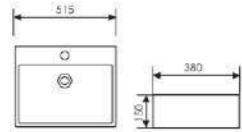

K29B040

Counter Top Art Basin

Size:515x380x150mm
Above counter mounter