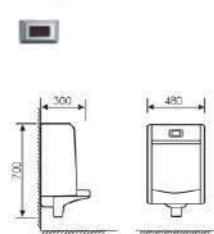

K37005

Urinal

Size:480x300x700mm
Fixing to wall with back