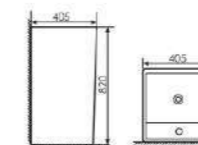

K24004

Pedestal One-piece Basin

Size:410x410x850mm
Fixing Fo Wall With Back

K24014

Pedestal One-piece Basin

Size:405x405x820mm
Fixing Fo Wall With Back

K24015

Pedestal One-piece Basin