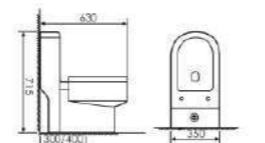

K17B016

Siphonic One-piece Toilet

Size:630X350x715mm
S-trap:300/400mm Rughing-in