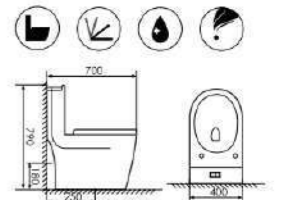

K16B016

Washdown One-piece Toilet

Size:700x400x790mm
S-trap:250mm Rughing-in
P-trap:180mm Rughing-in