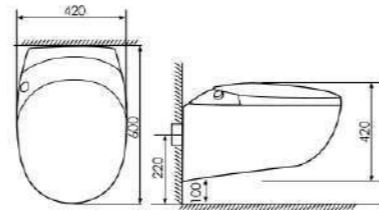

K12-Z1801

Smart Wall-hung Toilet
Size:585X390X360mm
P-trap, Rughing-in