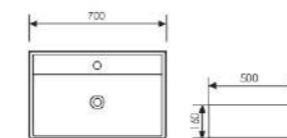

K29B006

Counter Top Art Basin

Size:700x500x160mm
Above counter mounter