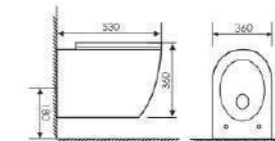

Size:485x365x365mm
P-trap:180mm Rughing-in

K20C008

Wall-hung Toilet

Size:530x360x360mm
P-trap:180mm Rughing-in

K20C009

Wall-hung Toilet

Size:520x360x360mm
P-trap:180mm Rughing-in

K20C010