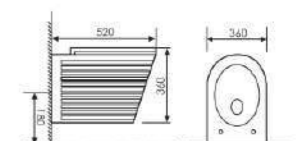

Wall-hung Toilet

Size:530x360x360mm
P-trap:180mm Rughing-in

K20C004

Wall-hung Toilet

Size:520x360x360mm
P-trap:180mm Rughing-in

K20C006

Wall-hung Toilet

对冲挂便器 UF
Size:520x360x360mm
P-trap:180mm Rughing-in