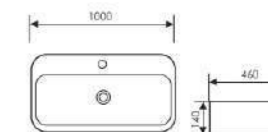

K29A003-6

Counter Top Art Basin

Size:1000x460x140mm
Above counter munter