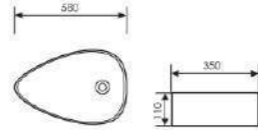

K28B015

Counter Top Art Basin

Size:580x350x110mm
Above counter mounter