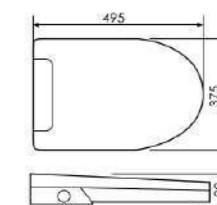

K11-X1001

Smart toile
 Size:590X380X445mm
 S-trap:300/400mm

K11-X1502

Smart toile
 Size:590X380X445mm
 S-trap:250/300/400mm P-trap:180mm

K11-X1101

Smart toile
 Size:520x380x445mm
 S-trap:300/400mm Rughing-in

K11-X1601

Smart toile
 Size:520X380X450mm
 S-trap:300/400mm Rughing-in

K11-X1201

Smart toile
 Size:600X380X445mm
 S-trap:300/400mm Rughing-in

K11-X1801

Smart toile
 Size:590X380X480mm
 S-trap:300/400mm Rughing-in

K13-Z1001

Smart Wall-hung Toilet
Size: 600X385X395mm
P-trap, Rughing-in

K13-Z1101

Smart Wall-hung Toilet
Size: 520X380X305mm
P-trap, Rughing-in

K13-Z1401

Smart Wall-hung Toilet
Size: 580X380X310mm
P-trap, Rughing-in

K13-Z1501

Smart Wall-hung Toilet
Size: 550X380X340mm
P-trap, Rughing-in

SMART SEAT COVER SERIES

K13001

Smart seat cover
Size:495x375x80mm

K13002

Smart seat cover
Size:495x375x80mm

FUNCTION: