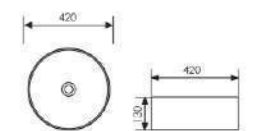

K28B046

Counter Top Art Basin

Size: 420x420x130mm
Above counter mounter