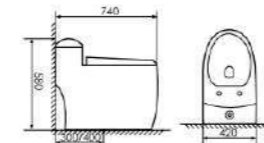

K17A001

Siphonic One-piece Toilet

Size:740X420x580mm
S-trap:300/400mm Rughing-in