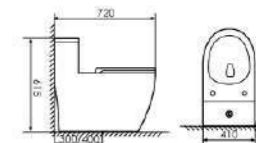

K17B034

Siphonic One-piece Toilet

Size:700X394X660mm
S-trap:300/400mm Rughing-in