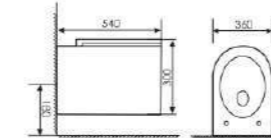

K20C001

Wall-hung Toilet

Size:540x360x300mm
P-trap:180mm Rughing-in