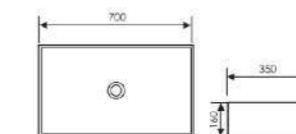

K28A005-7
Counter Top Art Basin
Size: 770x350x160mm
Above counter mounter