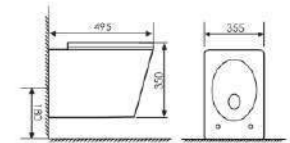

Size:520x360x360mm
P-trap:180mm Rughing-in

K20A020

Wall-hung Toilet

Size:535x360x340mm
P-trap:180mm Rughing-in

K20A021

Wall-hung Toilet

Size:495x355x350mm
P-trap:180mm Rughing-in

K20D001