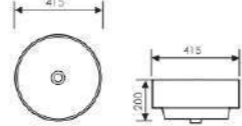

K30028

Mid Counter Art Basin

Size:415x415x200mm
Above counter mounter