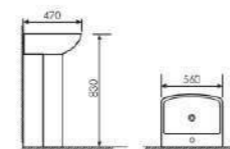

K25025

Pedestal Two-piece Basin

Size:560x470x830mm
Fixing Fo Wall With Back