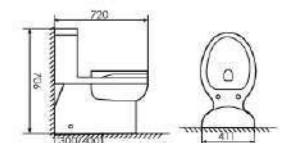

K17C012

Siphonic One-piece Toilet

Size:710X440x635mm
S-trap:300/400mm Rughing-in

K17C017

Siphonic One-piece Toilet

Size:720X411x706mm
S-trap:300/400mm Rughing-in

K17C018

Siphonic One-piece Toilet