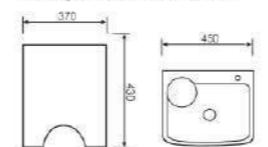

K43A021

Mop washing sink

Size:450x370x430mm
Fixing to wall with back