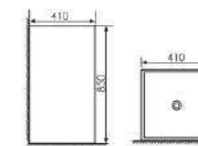

K24004

Pedestal One-piece Basin

Size:410x410x850mm
Fixing Fo Wall With Back