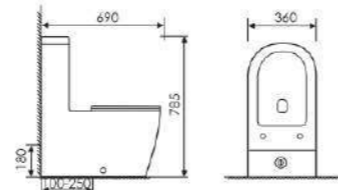

Washdown One-piece Toilet

Size:690x360x835mm
S-trap:250mm Rughing-in
P-trap:180mm Rughing-in

K20A002

Wall-hung toilet

Size:530x360x360mm
P-trap Rughing-in

K18001

Washdown Two-piece Toilet

Size:630x380x785mm
S-trap:100-250mm Rughing-in
P-trap:180mm Rughing-in