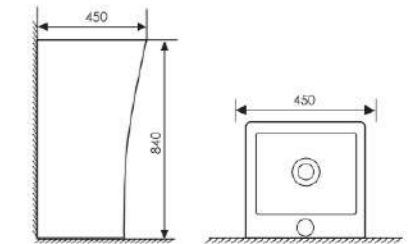

K24024

Pedestal One-piece Basin

Size:450x450x840mm
Fixing to wall with back