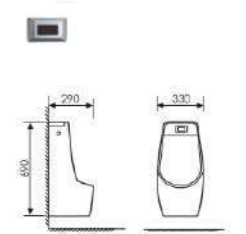

K37008

Urinal

Size:330x290x690mm
Fixing to wall with back