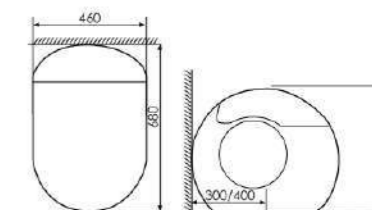

K11-Z1301

Smart toilet
Size:680X460X550mm
S-trap:300/400mm Rughing-in

功能配置:

- 臀洗模式
- 妇洗模式
- 泡泡盾
- 涡轮氛围灯
- APP 互联
- 净化香薰
- 四季感温
- 离座冲水
- 水温调节
- 座温调节
- 风温调节
- 座圈加热
- 暖风烘干
- 移动按摩
- 喷杆自洁
- 入座润壁
- 柔光照明
- LED 屏显
- 清洗位置调节
- 自动翻盖
- 脚感翻盖翻圈
- 红光温感喷头
- 米家 APP
- 蓝牙音箱

FUNCTION:

- Automatic flip
- Foot sense flip
- Hip Cleaning Mode
- Bidet Mode
- Seat Temperature Adjustment
- Soft Light Illumination
- Sat Down Flushing
- Seat Heating
- Bubble Shield
- Purifying Aromatherapy
- Automatic temperature adjustment
- Left automatic flushing
- Water Temperature Adjustment
- Air Temperature Adjustment
- Warm Air Drying
- Self-Cleaning Spray Rod
- LED Screen Display
- Spray adjustment
- APP Connect
- Mobile massage
- UVC Sterilization

NUMEROUS FEATURES,
ONE CONTROL