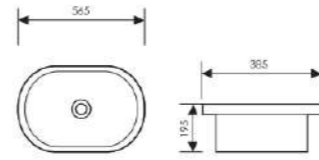

K33A009-56

Under Counter Basin

Size: 565x385x195mm 600x395x200mm
700x410x205mm