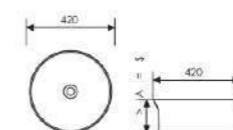

K28B047

Counter Top Art Basin

Size: 420x420x140mm
Above counter mounter