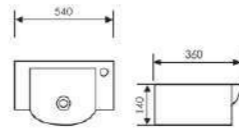

K32011

Wall-hung Art Basin

Size:540x360x140mm
Above counter mounter