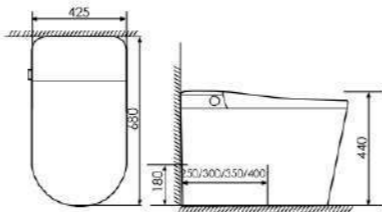

NUMEROUS FEATURES,
 ONE CONTROL

K11-J1002

Smart toile
Size:700X385X440mm
S-trap:250/300/400mm P-trap:180mm

K11-J1204

Smart toile
Size:680X390X470mm
S-trap:250/300/400mm P-trap:180mm

K11-J1101

Smart toile
Size:680X425X480mm
S-trap:250/300/400mm P-trap:180mm

K11-J1205

Smart toile
Size:680X400X440mm
S-trap:250/300/400mm P-trap:180mm

K11-J1103

Smart toile
Size:680X405X480mm
S-trap:250/300/400mm P-trap:180mm

K11-J1301

Smart toile
Size:680X400X500mm
S-trap:250/300/400mm P-trap:180mm