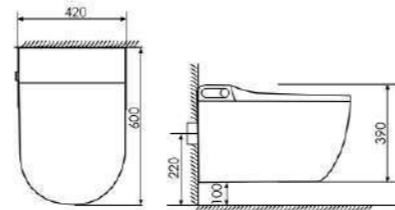

K11-X1001

Smart toile
 Size:590X380X445mm
 S-trap:300/400mm

K11-X1502

Smart toile
 Size:590X380X445mm
 S-trap:250/300/400mm P-trap:180mm

K11-X1101

Smart toile
 Size:520x380x445mm
 S-trap:300/400mm Rughing-in

K11-X1601

Smart toile
 Size:520X380X450mm
 S-trap:300/400mm Rughing-in

K11-X1201

Smart toile
 Size:600X380X445mm
 S-trap:300/400mm Rughing-in

K11-X1801

Smart toile
 Size:590X380X480mm
 S-trap:300/400mm Rughing-in

K12-Z1101

Smart Wall-hung Toilet
Size:600X425X422
P-trap, Rughing-in

K12-Z1801

Smart Wall-hung Toilet
Size:585X390X360mm
P-trap, Rughing-in

K12-Z1401

Smart Wall-hung Toilet
Size:600X420X390mm
P-trap, Rughing-in