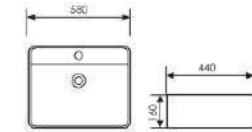

K29B052

Counter Top Art Basin

Size:580x440x160mm
Above counter mounter