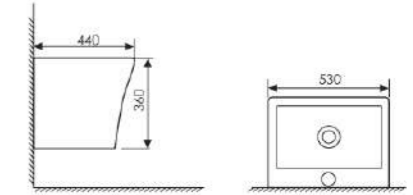

K26023

Wall-hung Basin

Size:530x440x360mm
Fixing to wall with back