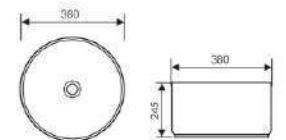

K28A014-2

Counter Top Art Basin
Size:380x380x245mm
Above counter mouter