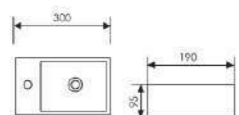

K29B071

Counter Top Art Basin

Size: 300x190x95mm
Above counter mounter