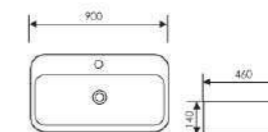

K29A003-4

Counter Top Art Basin

Size:800x460x140mm
Above counter munter

K29A003-5

Counter Top Art Basin

Size:900x460x140mm
Above counter munter

K29A003-6

Counter Top Art Basin