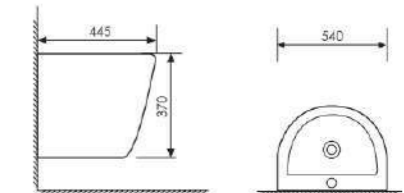

K26030

Wall-hung Basin

Size:540x445x370mm
Fixing to wall with back