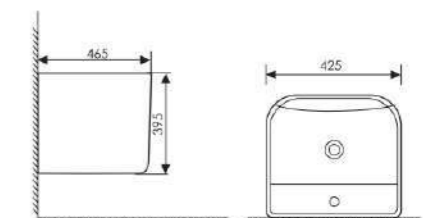

K11-X1001

Smart toile
 Size:590X380X445mm
 S-trap:300/400mm

K11-X1502

Smart toile
 Size:590X380X445mm
 S-trap:250/300/400mm P-trap:180mm

K11-X1101

Smart toile
 Size:520x380x445mm
 S-trap:300/400mm Rughing-in

K11-X1601

Smart toile
 Size:520X380X450mm
 S-trap:300/400mm Rughing-in

K11-X1201

Smart toile
 Size:600X380X445mm
 S-trap:300/400mm Rughing-in

K11-X1801

Smart toile
 Size:590X380X480mm
 S-trap:300/400mm Rughing-in

Size:530x340x300mm
Fixing to wall with back

K21-J017

Floor Standing Toilet

Size:540x340x400mm
P-trap:180mm Roughing-in

K26-J037

Wall-hung Basin

Size:465x425x395mm
Fixing to wall with back

MULSANNE

The whole sanitary ware show a concise style, breaking through formatting restriction, various modern factors gather to satisfy you.

K16B007

Washdown One-piece Toilet

Size: 685x365x840mm
S-trap: 250mm Rughing-in
P-trap: 180mm Rughing-in