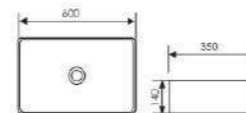

K28A003-3

Counter Top Art Basin

Size: 550x345x140mm
Above counter mounter

K28A003-4

Counter Top Art Basin

Size: 600x350x140mm
Above counter mounter

K28A001-1

Counter Top Art Basin
台上艺术盆
Size:300x300x120mm
Above counter mouter