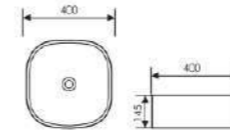

K28A007-1

Counter Top Art Basin

Size:400x400x145mm
Above counter mounter