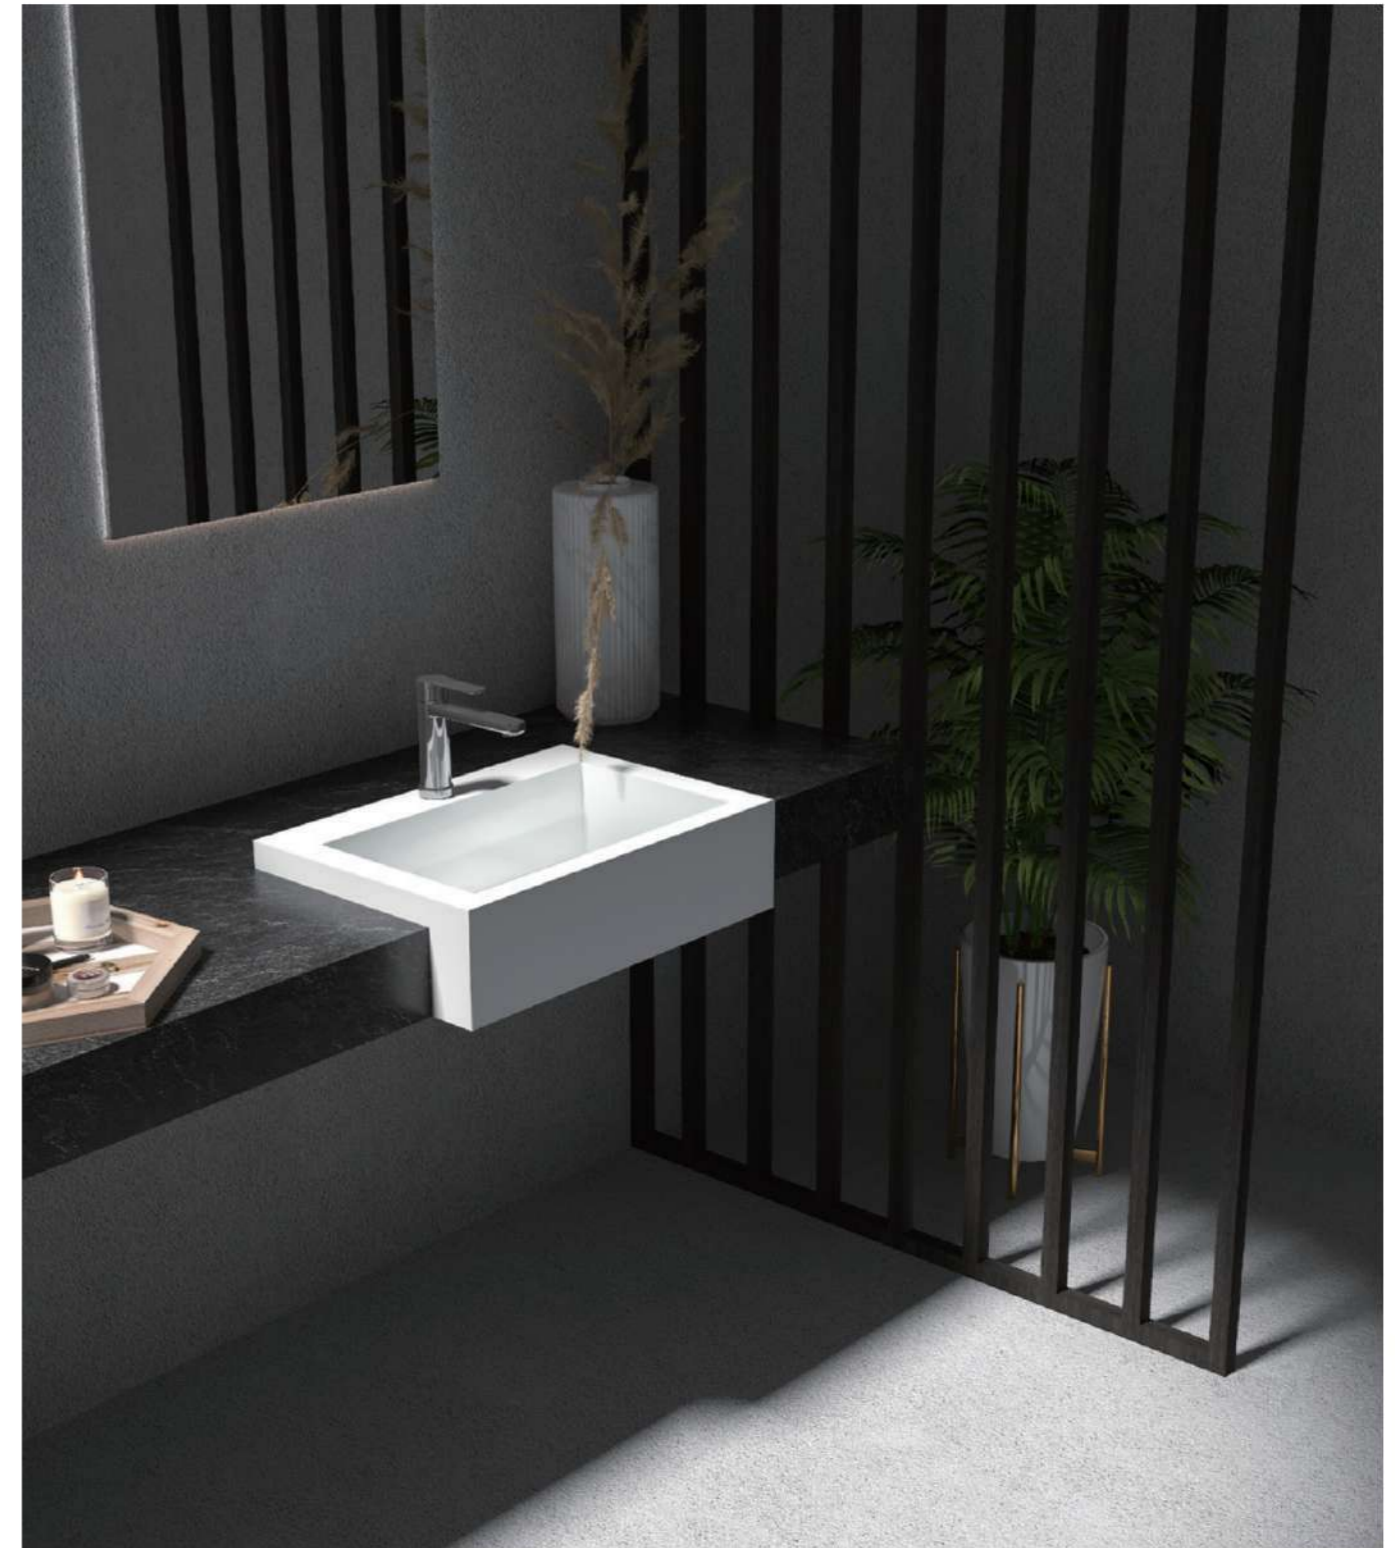

K30027

Mid Counter Art Basin

Size: 475x475x190mm
Above counter mounter

K30015

Mid Counter Art Basin

Size: 440x440x195mm
Above counter mounter

K30009

Mid Counter Art Basin

Size: 565x445x190mm
Above counter mounter

K30010

Mid Counter Art Basin

Size: 450x450x205mm
Above counter mounter

K30001

Mid Counter Art Basin

Size: 415x360x160mm
Above counter mounter

K30002

Mid Counter Art Basin

Size: 470x410x190mm
Above counter mounter

K30003

Mid Counter Art Basin

Size: 510x450x190mm
Above counter mounter

K30004

Mid Counter Art Basin

Size: 560x470x205mm
Above counter mounter

K30005

Mid Counter Art Basin

Size: 550x400x180mm
Above counter mounter

K30006

Mid Counter Art Basin

Size: 410x310x160mm
Above counter mounter

K30007

Mid Counter Art Basin

Size: 460x380x190mm
Above counter mounter

K30008

Mid Counter Art Basin

Size: 490x445x190mm
Above counter mounter

K31001

Semi Art Basin

Size: 530x510x175mm
Above counter mounter