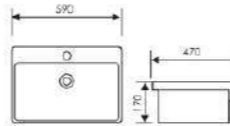

K31007

Semi Art Basin

Size: 590x470x170mm
Above counter mounter