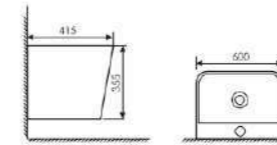

K26021

Wall-hung Basin

Size:600x415x355mm
Fixing Fo Wall With Back