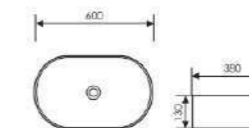

K28A009-2

Counter Top Art Basin

Size:700x380x130mm
Above counter mounter