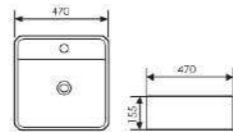

K29B015

Counter Top Art Basin

Size:470x470x155mm
Above counter mounter