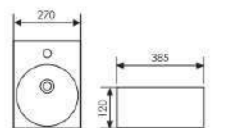

K32013

Wall-hung Art Basin

Size:385x270x120mm
Above counter mounter