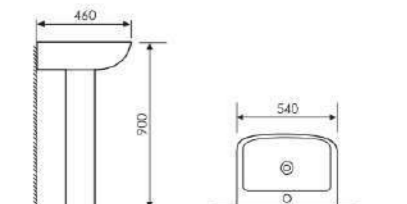

K25011

Pedestal Two-piece Basin

Size:540x460x900mm
Fixing to wall with back