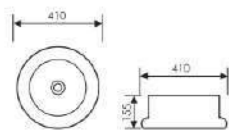

K28A012-1

Counter Top Art Basin

Size:410x410x155mm
Above counter mounter