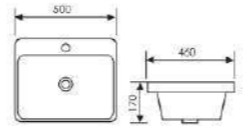

K30037

Mid Counter Art Basin

Size:500x460x170mm
Above counter mounter