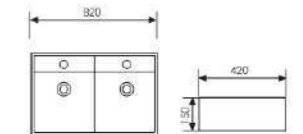

Counter Top Art Basin

Size: 460x460x150mm
Above counter mounter

K29A004-3

Counter Top Art Basin

Size: 580x440x160mm
Above counter mounter

K29A004-5

Counter Top Art Basin

Size: 820x420x150mm
Above counter mounter