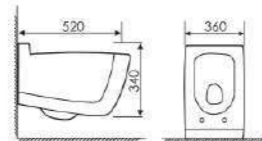

K20-Z020

Wall-hung Toilet

Size:520x360x340mm
P-trap:180mm Roughing-in