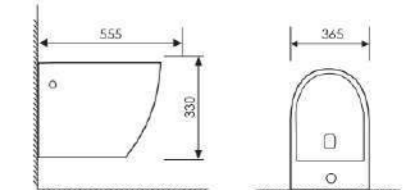

K23001

Wall-mounted Bidet

Size:555x365x330mm
Fixing to wall with back