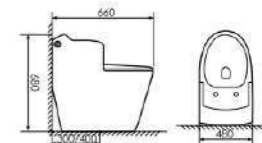

K17A015

Siphonic One-piece Toilet

Size:660X480x680mm
S-trap:300/400mm Rughing-in