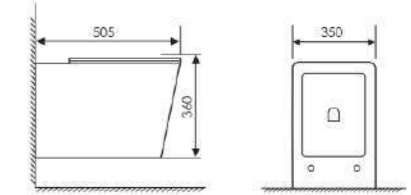

K16A002

Washdown One-piece Toilet

Size:690x360x835mm
S-trap:250mm Rughing-in
P-trap:180mm Rughing-in

K20A004

Wall-hung toilet

Size:505×350×360mm
P-trap Rughing-in

K18002

Washdown Two-piece Toilet