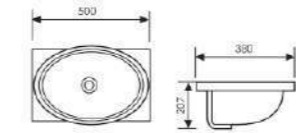

Size: 550x380x190mm 595x380x190mm

K33B001

Under Counter Basin

Size:470x470x177mm
Above counter mounter

K33B002

Under Counter Basin

Size:500x380x207mm
Above counter mounter

K33B003