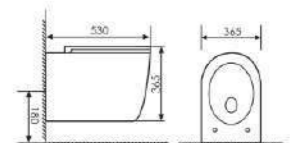

Size:510x360x375mm
P-trap:180mm Rughing-in

K20B009

Wall-hung Toilet

Size:560x350x340mm
P-trap:180mm Rughing-in

K20C003

Wall-hung Toilet

Size:530x365x365mm
P-trap:180mm Rughing-in

K20E001