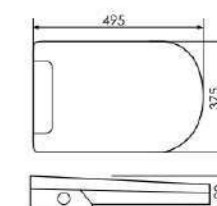

K11-X1001

Smart toile
 Size:590X380X445mm
 S-trap:300/400mm

K11-X1502

Smart toile
 Size:590X380X445mm
 S-trap:250/300/400mm P-trap:180mm

K11-X1101

Smart toile
 Size:520x380x445mm
 S-trap:300/400mm Rughing-in

K11-X1601

Smart toile
 Size:520X380X450mm
 S-trap:300/400mm Rughing-in

K11-X1201

Smart toile
 Size:600X380X445mm
 S-trap:300/400mm Rughing-in

K11-X1801

Smart toile
 Size:590X380X480mm
 S-trap:300/400mm Rughing-in

K13-Z1001

Smart Wall-hung Toilet
Size: 600X385X395mm
P-trap, Rughing-in

K13-Z1101

Smart Wall-hung Toilet
Size: 520X380X305mm
P-trap, Rughing-in

K13-Z1401

Smart Wall-hung Toilet
Size: 580X380X310mm
P-trap, Rughing-in

K13-Z1501

Smart Wall-hung Toilet
Size: 550X380X340mm
P-trap, Rughing-in

SMART SEAT COVER SERIES

K13001

Smart seat cover
Size:495x375x80mm

K13002

Smart seat cover
Size:495x375x80mm

FUNCTION: