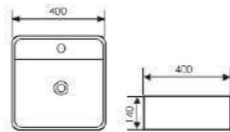

K29B016

Counter Top Art Basin

Size:400x400x140mm
Above counter mounter