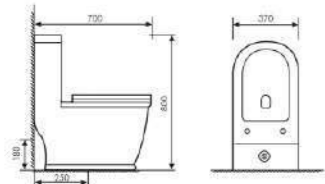

Size:600x440x500mm
Fixing to wall with back

K27005

Wall-hung Pedestal Basin

Size:540x460x560mm
Fixing to wall with back

K25013

Pedestal Two-piece Basin

Size:660x480x810mm
Fixing to wall with back

K25011

Pedestal Two-piece Basin

Size:540x460x900mm
Fixing to wall with back

K16B015

Washdown Two-piece Toilet

Size:700x415x790mm
S-trap:250mm Rughing-in
P-trap:180mm Rughing-in

K20A025

Wall-hung Toilet

Size:545x370x320mm
P-trap:180mm Rughing-in