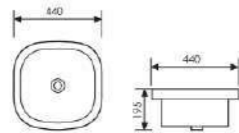

K30015

Mid Counter Art Basin

Size: 440x440x195mm
Above counter mounter