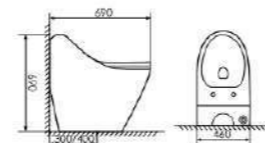

K17A010

Siphonic One-piece Toilet

Size:690X460x690mm
S-trap:300/400mm Rughing-in