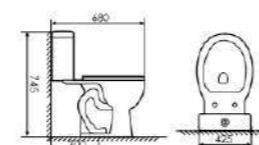

Siphonic Two-piece Toilet

Size:720x420x780mm
S-trap:300mm Rughing-in

K19A006

Siphonic Two-piece Toilet

Size:745x435x850mm
S-trap:295mm Rughing-in
P-trap:180mm Rughing-in

K19A001

Siphonic Two-piece Toilet

Size:680x425x745mm
S-trap:300mm Rughing-in