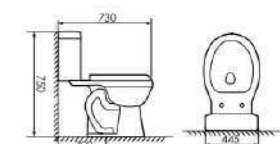

K19B004

Siphonic Two-piece Toilet

Size:730x445x750mm
S-trap:300mm Rughing-in