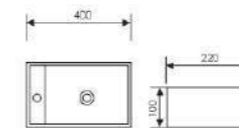

K32022

Wall-hung Art Basin

Size:400x220x100mm
Above counter mounter