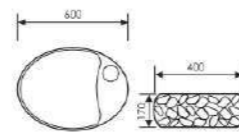

Counter Top Art Basin

Size:470x440x120mm
Above counter mounter

K28A018-3

Counter Top Art Basin

Size:600x400x170mm
Above counter mounter

K28A018-4

Counter Top Art Basin

Size:600x350x85mm
Above counter mounter