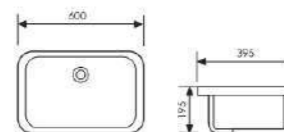

Size:470x380x170mm
Above counter mounter

K33A018

Under Counter Basin

Size:410x410x190mm
Above counter mounter

K33A019

Under Counter Basin

Size:600x395x195mm
Above counter mounter

K33A020