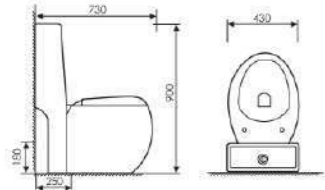

Size:780x400x760mm
S-trap:250mm Rughing-in
P-trap:180mm Rughing-in

K22007

Floor Bidet

Size:630x370x480mm
Fixing to wall with back

K25022

Pedestal Two-piece Basin

Size:620x510x880mm
Fixing to wall with back

K16B003

Washdown Two-piece Toilet

Size:700x385x780mm
S-trap:250mm Rughing-in
P-trap:180mm Rughing-in

K27004

Wall-hung Pedestal Basin

Size:520x440x490mm
Fixing to wall with back

K25008

Pedestal Two-piece Basin

Size:520x440x800mm
Fixing to wall with back

K16B008

Washdown Two-piece Toilet

Size:730x430x900mm
S-trap:250mm Rughing-in
P-trap:180mm Rughing-in

K20B008

Wall-hung Toilet

Size:590x340x405mm
P-trap Rughing-in

K24020

Pedestal Two-piece Basin