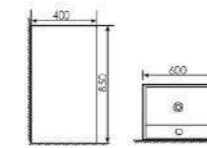

Size:410x410x830mm
Fixing Fo Wall With Back

K24005

Pedestal One-piece Basin

Size:600x400x850mm
Fixing Fo Wall With Back

K24006

Pedestal One-piece Basin

Size:600x400x850mm
Fixing Fo Wall With Back

K24033