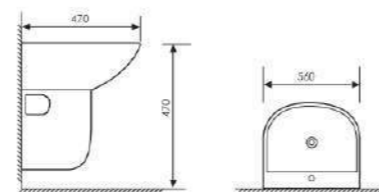

K27016 Wall-hung Pedestal Basin Size:560x470x500mm Fixing Fo Wall With Back		K27008 Wall-hung Pedestal Basin Size:660x500x530mm Fixing Fo Wall With Back
	K27009 Wall-hung Pedestal Basin Size:690x500x550mm Fixing Fo Wall With Back		K27010 Wall-hung Pedestal Basin Size:650x530x580mm Fixing Fo Wall With Back
	K27003 Wall-hung Pedestal Basin Size:530x430x510mm Fixing Fo Wall With Back		K27006 Wall-hung Pedestal Basin Size:560x460x500mm Fixing Fo Wall With Back
	K27014 Wall-hung Pedestal Basin Size:490x410x530mm Fixing Fo Wall With Back		K27002 Wall-hung Pedestal Basin Size:490x435x490mm Fixing Fo Wall With Back

K27015
Wall-hung Pedestal Basin
Size:560x470x470mm
Fixing Fo Wall With Back