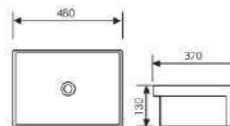

K31009

Semi Art Basin

Size: 480x380x160mm
Above counter mounter