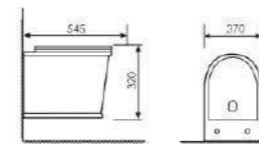

Wall-hung Toilet

Size:590x360x340mm
P-trap:180mm Rughing-in

K20A025

Wall-hung Toilet

Size:545x370x320mm
P-trap:180mm Rughing-in

K20A024

Wall-hung Toilet

Size:530x360x370mm
P-trap:180mm Rughing-in