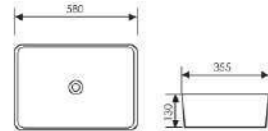

K28B041

Counter Top Art Basin

Size: 580x355x130mm
Above counter mounter