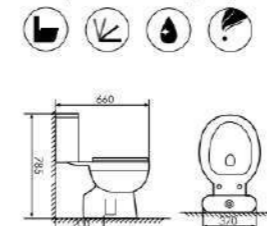

K18017

Washdown Two-piece Toilet

Size:660x370x785mm
S-trap:200mm Rughing-in