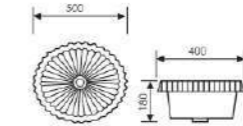

K30030

Mid Counter Art Basin

Size:500x400x180mm
Above counter mounter