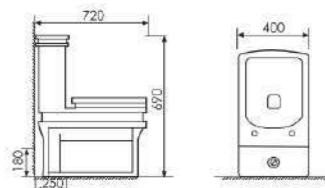

K25015

Pedestal Two-piece Basin

Size:610x460x880mm
Fixing to wall with back

K16B024

Washdown Two-piece Toilet

Size:720x400x790mm
S-trap:250mm Rughing-in
P-trap:180mm Rughing-in

K22008

Floor Bidet