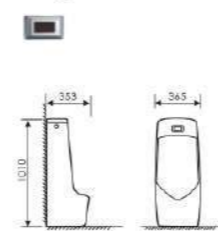

K37014

Urinal

Size: 362x353x1010mm
Fixing to wall with back