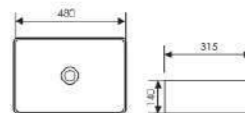

Counter Top Art Basin

Size: 600x340x110mm
Above counter mounter

K28A003-1

Counter Top Art Basin

Size: 400x315x140mm
Above counter mounter

K28A003-2

Counter Top Art Basin

Size: 480x315x140mm
Above counter mounter