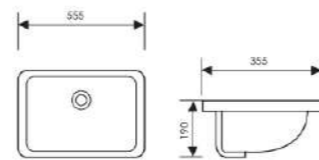

K33C003-53

Under Counter Basin

Size: 530x375x200mm 595x420x205mm

K33A014-55

Under Counter Basin

Size: 555x355x190mm 605x390x185mm

K33C004-55

Under Counter Basin