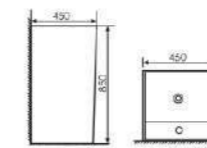

Pedestal One-piece Basin

Size:400x400x850mm
Fixing Fo Wall With Back

K24034

Pedestal One-piece Basin

Size:500x420x850mm
Fixing Fo Wall With Back

K24043

Pedestal One-piece Basin

Size:450x450x850mm
Fixing Fo Wall With Back