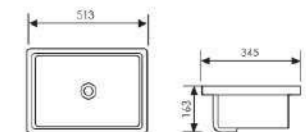

Under Counter Basin

Size:513x345x163mm
Above counter mounter