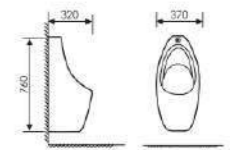

K37009

Urinal

Size:370x320x760mm
Fixing to wall with back