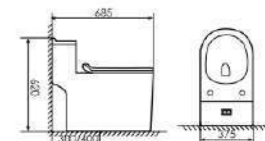

Size:650X360x745mm
S-trap:300/400mm Rughing-in

K17B031

Siphonic One-piece Toilet

Size:660X380x655mm
S-trap:300/400mm Rughing-in

K17B025

Siphonic One-piece Toilet

Size:685X375x620mm
S-trap:300/400mm Rughing-in