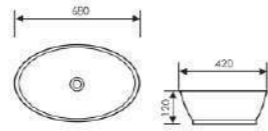

K28B039

Counter Top Art Basin

Size: 680x420x120mm
Above counter mounter