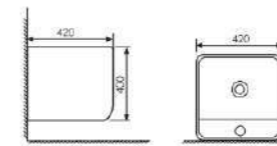

K26009

Wall-hung Basin

Size:500x400x350mm
Fixing Fo Wall With Back