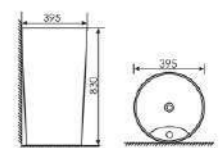

K24032

Pedestal One-piece Basin

Size:395x395x830mm
Fixing Fo Wall With Back