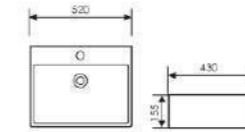

K29B050

Counter Top Art Basin

Size:520x430x155mm
Above counter mounter