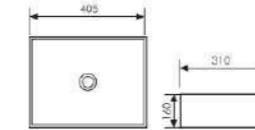

K28A005-3
Counter Top Art Basin
Size: 405x310x160mm
Above counter mounter