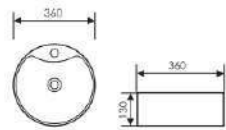

K29A006-2

Counter Top Art Basin

Size:360x360x130mm
Above counter mounter