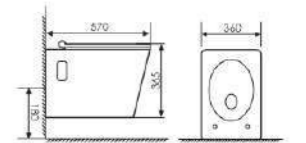

K20B004

Wall-hung Toilet

Size:570x360x365mm
P-trap:180mm Rughing-in