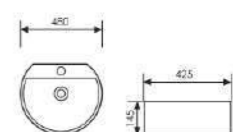

K29B019

Counter Top Art Basin

Size:480x425x145mm
Above counter mounter