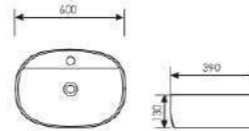

K29A008-3

Counter Top Art Basin

Size:600x390x130mm
Above counter mounter