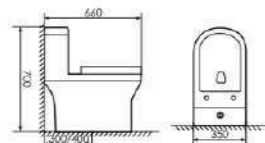

Siphonic One-piece Toilet

Size:725X380x800mm
S-trap:300/400mm Rughing-in

K17B018

Siphonic One-piece Toilet

Size:660X350x700mm
S-trap:300/400mm Rughing-in

K17B007

Siphonic One-piece Toilet

Size:705X370x800mm
S-trap:300/400mm Rughing-in