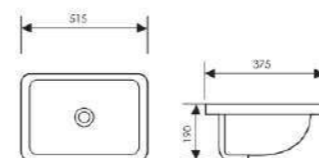

K33A002-51

Under Counter Basin

Size: 515x375x190mm   535x375x190mm
585x390x200mm   600x400x200mm
655x410x215mm   695x420x200mm