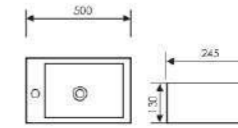

K32019

Wall-hung Art Basin

Size:500x245x130mm
Above counter mounter