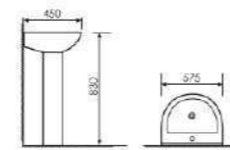

K25006

Pedestal Two-piece Basin

Size:490x435x840mm
Fixing Fo Wall With Back

K25007

Pedestal Two-piece Basin

Size:575x450x830mm
Fixing Fo Wall With Back

K25018

Pedestal Two-piece Basin