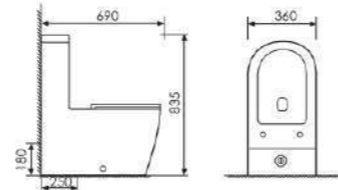

Washdown One-piece Toilet

Size:690x360x835mm
S-trap:250mm Rughing-in
P-trap:180mm Rughing-in

K20A002

Wall-hung toilet

Size:530x360x360mm
P-trap Rughing-in

K18001

Washdown Two-piece Toilet

Size:630x380x785mm
S-trap:100-250mm Rughing-in
P-trap:180mm Rughing-in