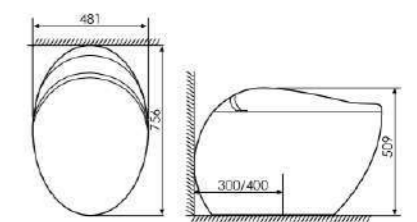

FUNCTION:

- Manual flip
- Kids Flushing Mode
- Cold and Hot Massage
- Spray Rod Sterilization
- Decorative Lights
- Foot sense flushing
- Senior Mode
- Water Pressure Adjustment
- Seat Heating
- WeChat Mini Program
- Hip Cleaning Mode
- Bubble Shield
- Water Temperature Adjustment
- Warm Air Drying
- Bidet Mode
- Mobile Cleaning
- Air Temperature Adjustment
- Sat Down Flushing