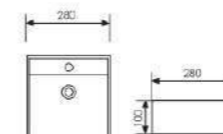

K29A014-1

Counter Top Art Basin

Size: 280x280x100mm
Above counter mounter