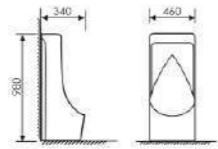

K37049

Urinal

Size:460x340x980mm
Fixing to wall with back