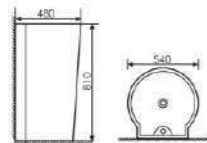

Size: 410x410x840mm
Fixing Fo Wall With Back

K24028

Pedestal One-piece Basin

Size: 410x410x840mm
Fixing Fo Wall With Back

K24019

Pedestal One-piece Basin

Size: 540x480x810mm
Fixing Fo Wall With Back

K24023