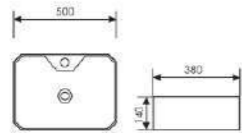

K29B048

Counter Top Art Basin

Size:500x380x140mm
Above counter mounter