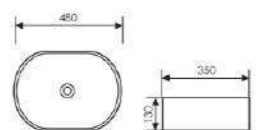

K28B022

Counter Top Art Basin

Size:480x350x130mm
Above counter mounter