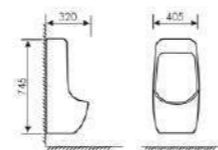

K37052

Urinal

Size:405x320x745mm
Fixing to wall with back