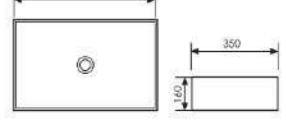

K28A005-6
Counter Top Art Basin
Size: 660x350x160mm
Above counter mounter