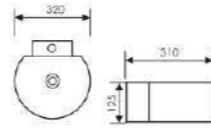

K32008

Wall-hung Art Basin

Size:320x310x125mm
Above counter mounter