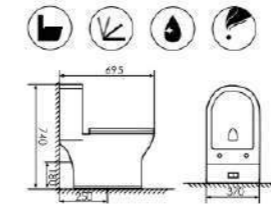

This unique fixture of soft-closing Technology close in smooth fashion and makes low noise when closing toilet seats.

K16A010

Washdown One-piece Toilet

Size:695x370x740mm
S-trap:250mm Rughing-in
P-trap:180mm Rughing-in