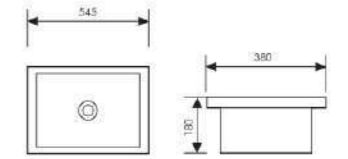

K33A004-54

Under Counter Basin

Size: 545x380x180mm   595x397x190mm