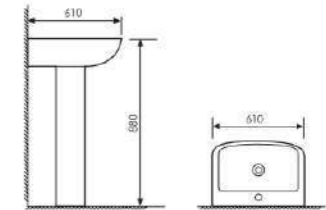

Size:500x500x840mm
Fixing to wall with back

K18016

Washdown Two-piece Toilet

Size:650x370x795mm
S-trap:250mm Rughing-in
P-trap:180mm Rughing-in

K27012

Wall-hung Pedestal Basin

Size:610x460x490mm
Fixing to wall with back

K25015

Pedestal Two-piece Basin

Size:610x460x880mm
Fixing to wall with back

K16B024

Washdown Two-piece Toilet

Size:720x400x790mm
S-trap:250mm Rughing-in
P-trap:180mm Rughing-in

K22008

Floor Bidet