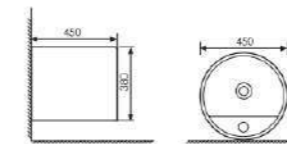

K26003

Wall-hung Basin

Size:450x450x380mm
Fixing Fo Wall With Back