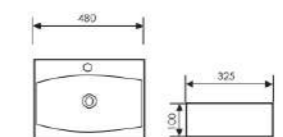

K29B0011

Counter Top Art Basin

Size:480x325x100mm
Above counter mounter