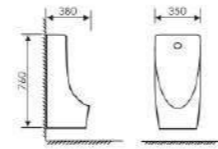

K37024

Urinal

Size:350x380x760mm
Fixing to wall with back