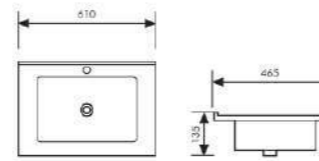

Size: 515x395x175mm 615x395x175mm
 765x395x175mm 815x395x175mm
 1015x395x175mm

K34003-60

Thin Edge Basin

Size: 610x465x135mm 810x465x135mm
 1010x465x135mm 1210x465x135mm

K34004-60

Thin Edge Basin

Size: 610x465x170mm 710x465x170mm
 810x465x170mm 910x465x170mm
 1010x465x170mm 1210x465x170mm