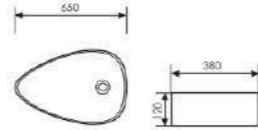

K28B016

Counter Top Art Basin

Size:650x380x120mm
Above counter mounter