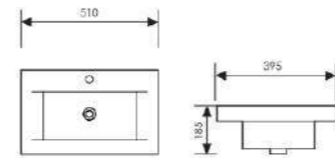

Size: 510x395x185mm 610x395x185mm
 710x395x185mm 810x395x185mm

K36001-60

Cabinet Basin

Size: 600x425x190mm 720x510x210mm
 760x505x210mm 800x551x215mm
 920x530x215mm 1002x530x210mm

K37033

Urinal

Size:355x350x910mm
Fixing to wall with back