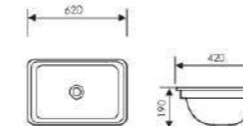

K30021

Mid Counter Art Basin

Size:620x420x190mm
Above counter mounter