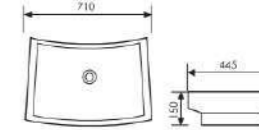

K28B028

Counter Top Art Basin

Size:710x445x150mm
Above counter mounter