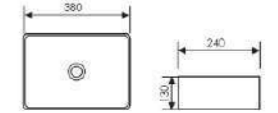

K28A002-2

Counter Top Art Basin

Size: 380x240x130mm
Above counter mounter