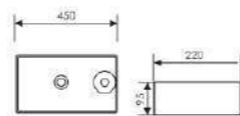

K29B069

Counter Top Art Basin

Size: 450x220x95mm
Above counter mounter