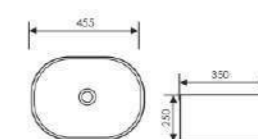

K28A014-3

Counter Top Art Basin
Size:370x370x245mm
Above counter mouter

K28A014-4

Counter Top Art Basin
Size:465x370x250mm
Above counter mouter

K28A014-5

Counter Top Art Basin
Size:455x350x250mm
Above counter mouter