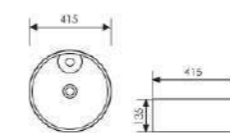

K29B054

Counter Top Art Basin

Size:415x415x135mm
Above counter mounter