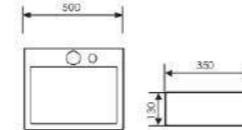

K29A010-1

Counter Top Art Basin

Size:500x350x130mm
Above counter mounter