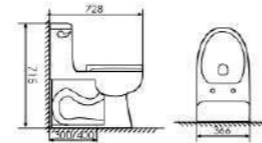

K17C015

Siphonic One-piece Toilet

Size:728X366x715mm
S-trap:300/400mm Rughing-in