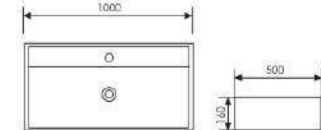

K29A012-3

Counter Top Art Basin

Size:1000x500x160mm
Above counter mounter