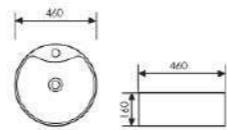

K29A006-4

Counter Top Art Basin

Size:460x460x160mm
Above counter mounter