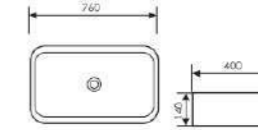

K28B027

Counter Top Art Basin

Size:760x400x140mm
Above counter mounter