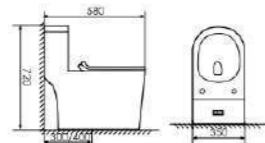

Size:700x375x760mm
S-trap:300mm Rughing-in

K17B022

Siphonic One-piece Toilet

Size:580X370x730mm
S-trap:300/400mm Rughing-in

K17B021

Siphonic One-piece Toilet

Size:580X350X720mm
S-trap:300/400mm Rughing-in

K17B006