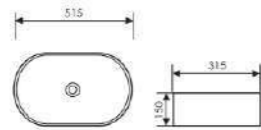

Counter Top Art Basin

 Size:650x415x115mm
Above counter mounter

28B013

Counter Top Art Basin

 Size:630x360x150mm
Above counter mounter

K28B014

Counter Top Art Basin

 Size:515x315x150mm
Above counter mounter