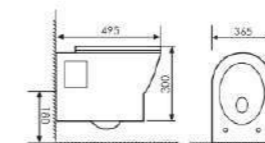

K20A027

Wall-hung Toilet

Size:495x365x300mm
P-trap:180mm Rughing-in