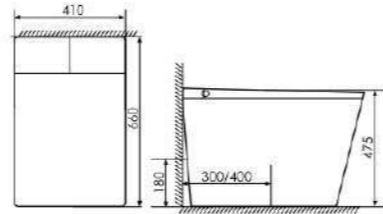

K11-Z2101

Smart toile
Size:660x410x475mm
S-trap:300/400mm P-trap:180mm