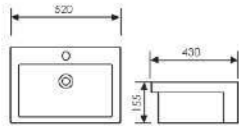

K31002

Semi Art Basin

Size: 520x430x155mm
Above counter mounter