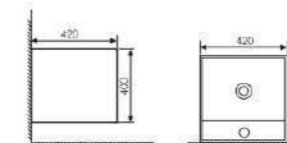

K26005

Wall-hung Basin

Size:420x420x400mm
Fixing Fo Wall With Back