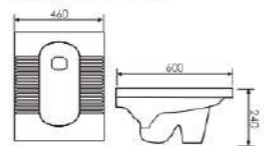

Squating Pan

Size:600x460x240mm
Build-in Platform

K38A009