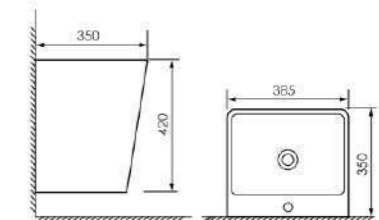

K26-X013

Wall-hung Basin

Size:385x350x420mm
Fixing to wall with back