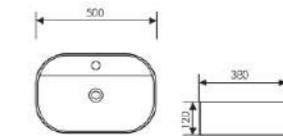

K29B003

Counter Top Art Basin

Size:510x380x120mm
Above counter mounter