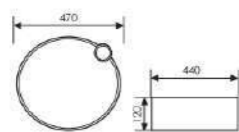

K28A018-2

Counter Top Art Basin

Size:470x440x120mm
Above counter mounter