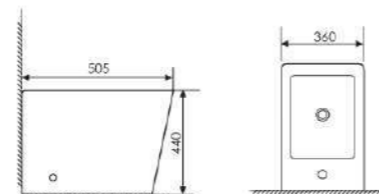

Wall-hung Basin

Size:385x350x420mm
Fixing to wall with back

K22002

Floor Bidet

Size:505x360x440mm
Fixing to wall with back

K24014

Pedestal One-piece Basin

Size:405X405X820mm
Fixing to wall with back