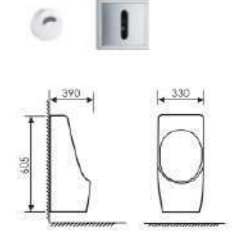

K37023

Urinal

Size: 330x390x605mm
Fixing to wall with back