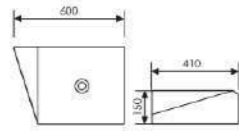

Counter Top Art Basin

 Size:630x410x145mm
Above counter mounter

28B037

Counter Top Art Basin

 Size: 590x450x160mm
Above counter mounter

K28B038

Counter Top Art Basin

 Size: 600x410x150mm
Above counter mounter