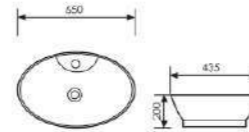

K29B038

Counter Top Art Basin

Size:650x435x200mm
Above counter mounter