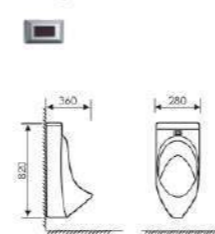

K37012

Urinal

Size:280x360x820mm
Fixing to wall with back