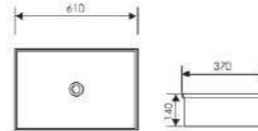

K28B051

Counter Top Art Basin

Size: 610x370x140mm
Above counter mounter