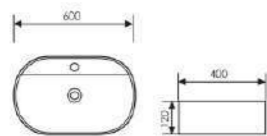

K29A005-2

Counter Top Art Basin

Size: 500x390x120mm
Above counter mounter

K29A005-3

Counter Top Art Basin

Size: 600x400x120mm
Above counter mounter

K29A005-4

Counter Top Art Basin