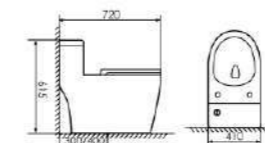

K17B033

Siphonic One-piece Toilet

Size:720X410x615mm
S-trap:300/400mm Rughing-in