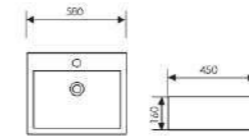

Counter Top Art Basin

Size: 580x450x160mm
Above counter mounter

K29A007-5