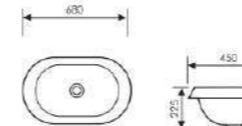

K30019

Mid Counter Art Basin

Size:680x450x255mm
Above counter mounter