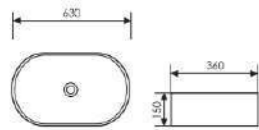

28B013

Counter Top Art Basin

Size:630x360x150mm
Above counter mounter