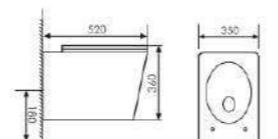

K20A005

Wall-hung Toilet

Size:520x350x360mm
P-trap:180mm Rughing-in