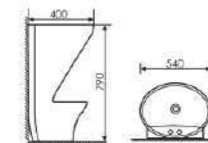

K24039

Pedestal One-piece Basin

Size: 540x400x790mm
Fixing Fo Wall With Back