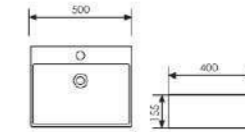

K29B051

Counter Top Art Basin

Size:500x400x155mm
Above counter mounter