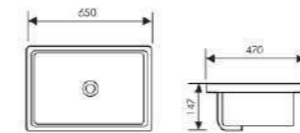

Under Counter Basin

Size:470x470x147mm
Above counter mounter

K33B004

Under Counter Basin

Size:570x430x147mm
Above counter mounter

K33B005

Under Counter Basin

Size:650x470x147mm
Above counter mounter