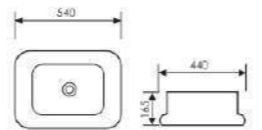

K28A012-3

Counter Top Art Basin

Size:540x440x165mm
Above counter mounter