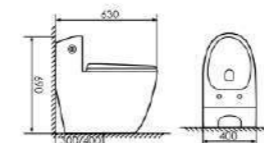

K17A005

Siphonic One-piece Toilet

Size:630X400x690mm
S-trap:300/400mm Rughing-in