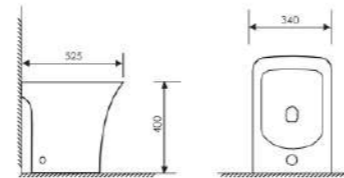

K11-X1001

Smart toile
 Size:590X380X445mm
 S-trap:300/400mm

K11-X1502

Smart toile
 Size:590X380X445mm
 S-trap:250/300/400mm P-trap:180mm

K11-X1101

Smart toile
 Size:520x380x445mm
 S-trap:300/400mm Rughing-in

K11-X1601

Smart toile
 Size:520X380X450mm
 S-trap:300/400mm Rughing-in

K11-X1201

Smart toile
 Size:600X380X445mm
 S-trap:300/400mm Rughing-in

K11-X1801

Smart toile
 Size:590X380X480mm
 S-trap:300/400mm Rughing-in

K24024

Pedestal One-piece Basin

Size:450x450x840mm
Fixing to wall with back

K22014

Floor Bidet

Size:525x340x400mm
Fixing to wall with back

K20A022

Wall-hung toilet