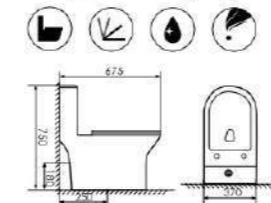

K16A009

Washdown One-piece Toilet

Size:710x390x770mm
S-trap:200/250mm Rughing-in
P-trap:180mm Rughing-in

K16A007

Washdown One-piece Toilet

Size:675x370x750mm
S-trap:250mm Rughing-in
P-trap:180mm Rughing-in