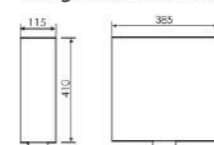

Squat Pan Toilet Water Tank

Size:385x115x410mm
Fixing to wall with back

K39A025