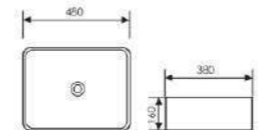

28B049

Counter Top Art Basin

Size:480x380x160mm
Above counter mounter