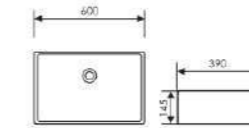

K28A014-6

Counter Top Art Basin
Size:420x420x200mm
Above counter mouter

K28A006-1

Counter Top Art Basin

Size:490x390x145mm
Above counter mounter

K28A006-2

Counter Top Art Basin

Size:600x390x145mm
Above counter mounter