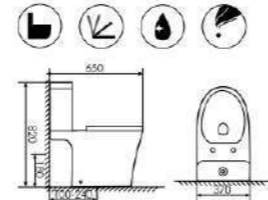

K18005

Washdown Two-piece Toilet

Size:650x370x820mm
S-trap:100-240mm Rughing-in
P-trap:180mm Rughing-in