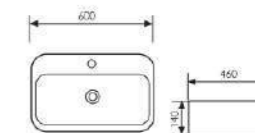

K29A003-2

Counter Top Art Basin

Size:600x460x140mm
Above counter munter