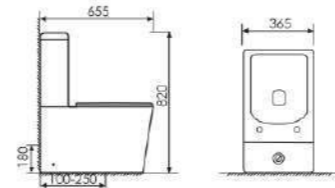

K16A002

Washdown One-piece Toilet

Size:690x360x835mm
S-trap:250mm Rughing-in
P-trap:180mm Rughing-in

K20A004

Wall-hung toilet

Size:505×350×360mm
P-trap Rughing-in

K18002

Washdown Two-piece Toilet

Size:655x365x820mm
S-trap:100-250mm Rughing-in
P-trap:180mm Rughing-in

K23002

Wall-mounted Bidet

Size:510x365x310mm
Fixing to wall with back

K21002

Toilet Seat

Size:495x350x395mm
P-trap:180mm Rughing-in

K26-X013