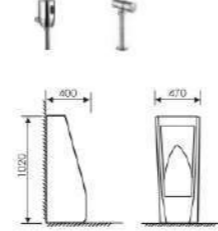

K37048

Urinal

Size: 470x400x1020mm
Fixing to wall with back