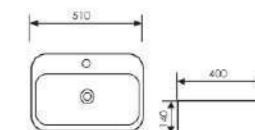

Counter Top Art Basin

 Size: 470x470x100mm
Above counter mounter

K29A002-1

Counter Top Art Basin

Size:410x360x130mm
Above counter munter

K29A003-1

Counter Top Art Basin

Size:510x400x140mm
Above counter munter