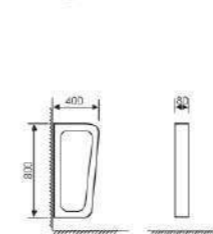

K37F001

Urinal

Size:430x80x800mm
Fixing to wall with back