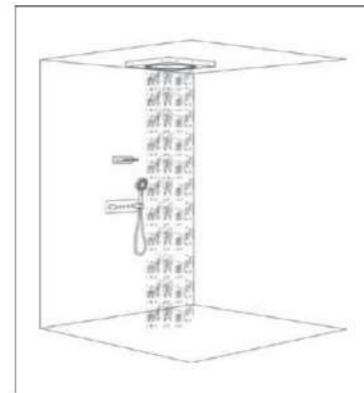

Wall Mount Shower

Shower Space
Different combinations
Create "Complete ShowerScene"

Shower Experience System

Overhead Shower System

Exposed Shower Faucet

Ceiling Mount Engineer Shower

规划条件

Planning conditions