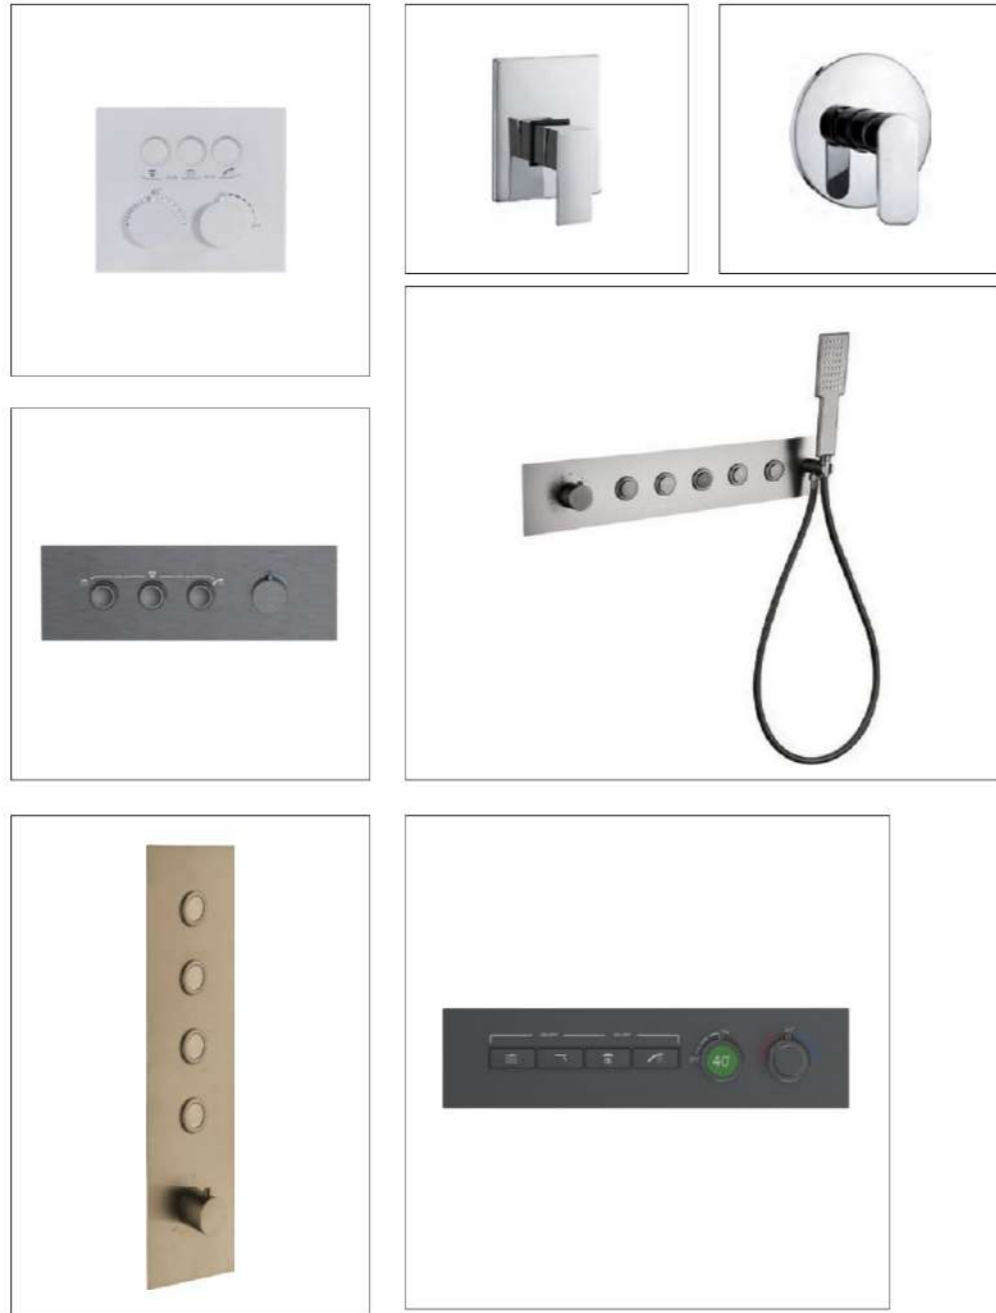

SHOWER BOX SYSTEM

FROM LURAIN BOX-PRO

PURIFIED WORLD

CAREFREE ENJOYMENT

Knoop button, adjustable flow rate for hair cells

1. The pressing sensation is not related to water pressure, maintain a good sensation;
2. The product quality is stable, and the pressing life can reach 1 million times;
3. Pressing without buckles facilitates disassembly and maintenance;
4. The product meets the certification of Europe and America;