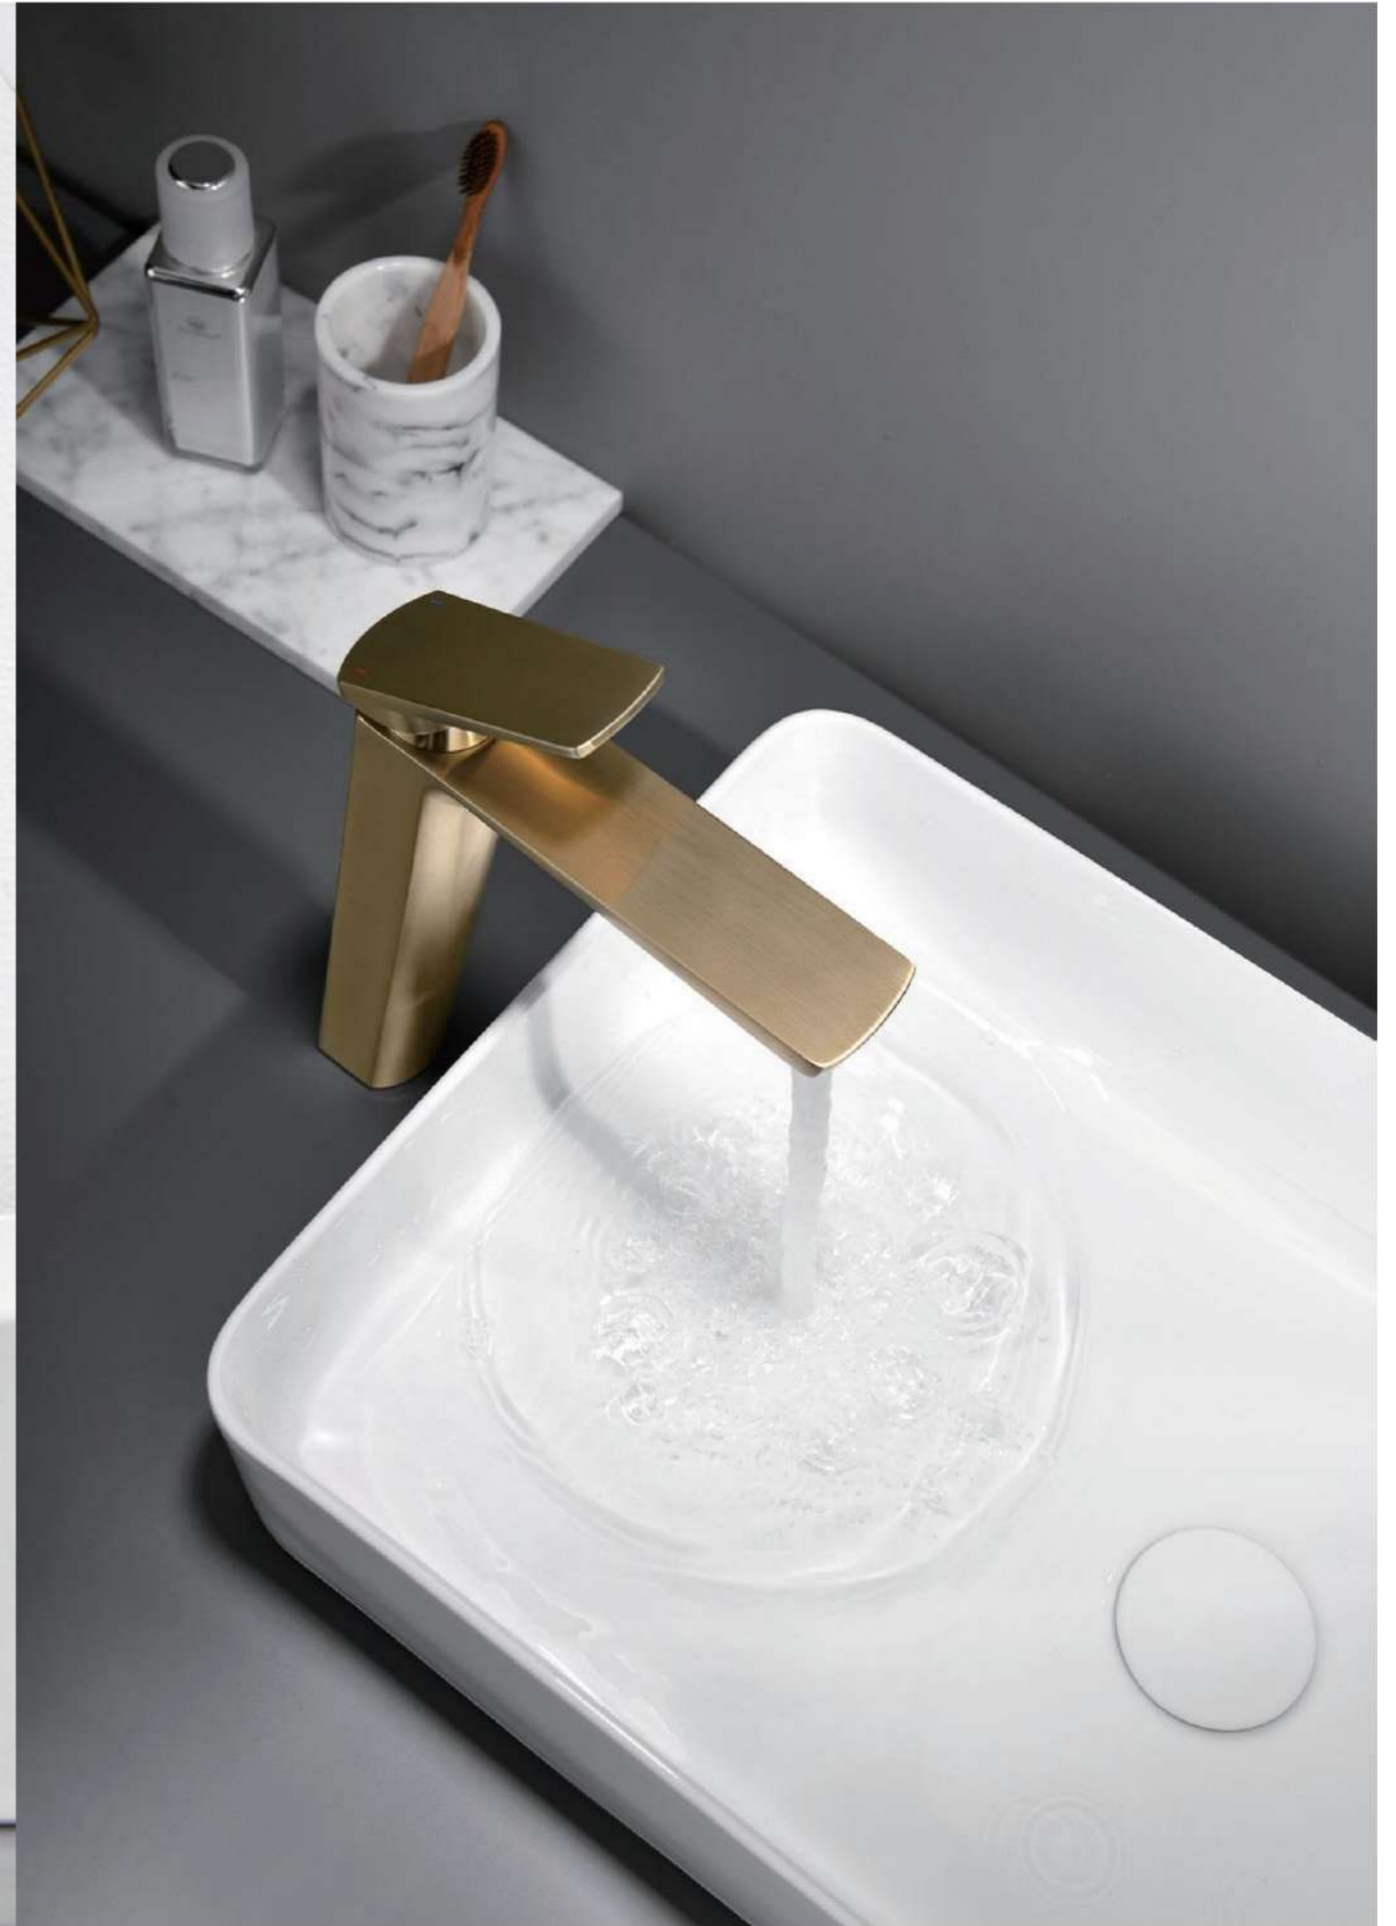

0508B

Shower
White
Copper

0501B

Shower
White
Copper

Chrome

Gun Grey

Black+Red

Brushed Gold