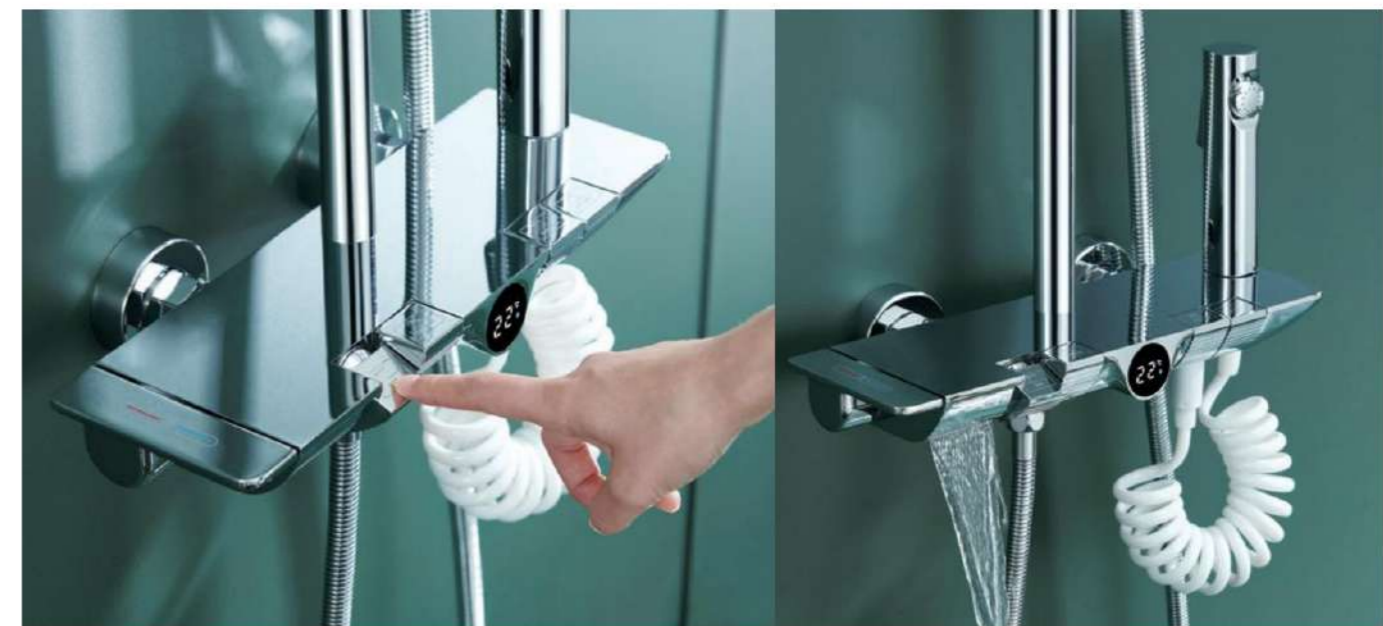

FUNCTION: Cold & hot, Digital display, Four function
COLOUR: Chrome / White / Matte Grey / Black
QUALITY: Copper