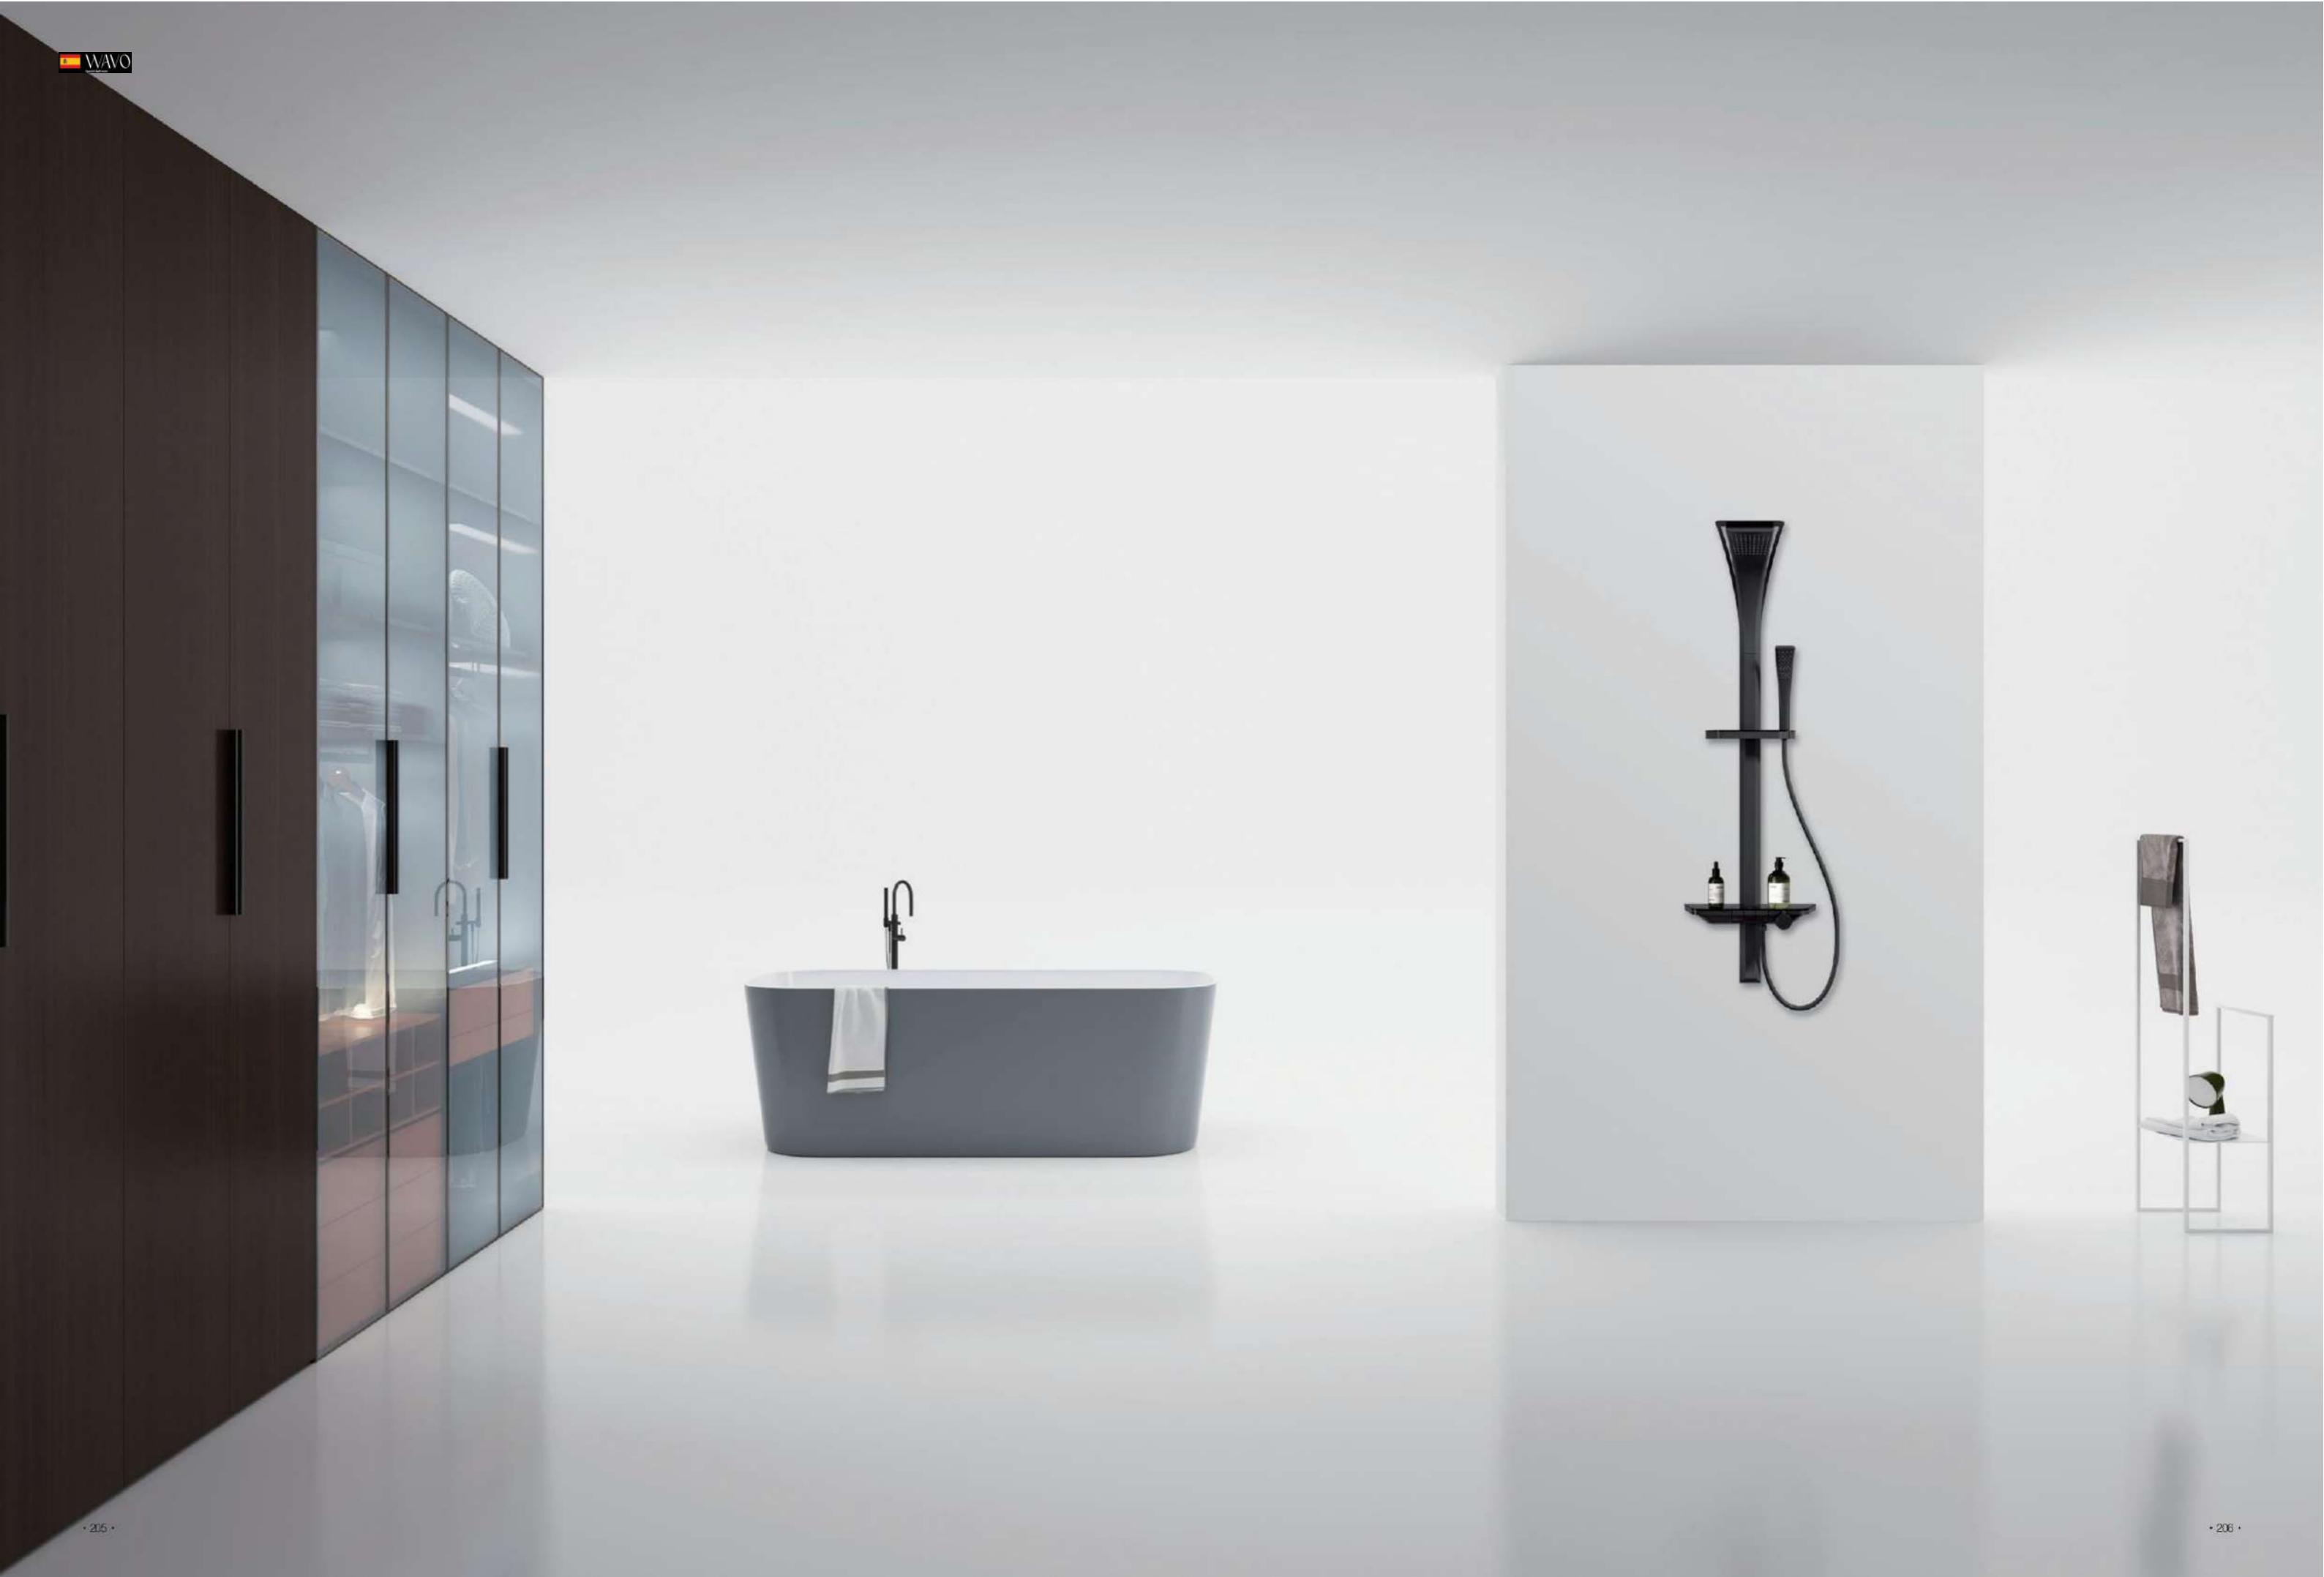

FUNCTION SWITCH ONE KEY THREE CONTROL

Top spray 360 ° rotatable
360°

SF1050ALW-S

Shower
Hree Functions
White
Copper

SF1050AB-S

Shower
Hree Functions
Black
Copper

SF1050GG-S

Shower
Hree Functions
Matte Grey
Copper

SFO9DALWV-S

Shower
Hree Functions
White
Copper

SFO9DAB-S

Shower
Hree Functions
Black
Copper

SFO90GG-S

Shower
Hree Functions
Matte Grey
Copper

New storage space design, more convenient to pick and place

From then on, bathing products became orderly, with a small body and a large platform. A brand new storage platform with a new dimension of storage, making it easier to pick up or put down.