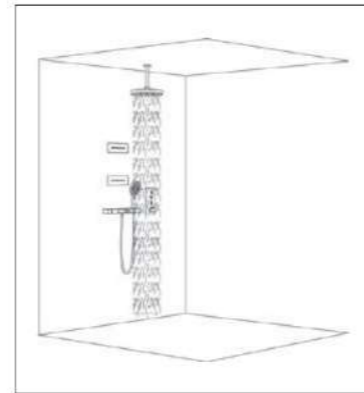

Overhead Shower System