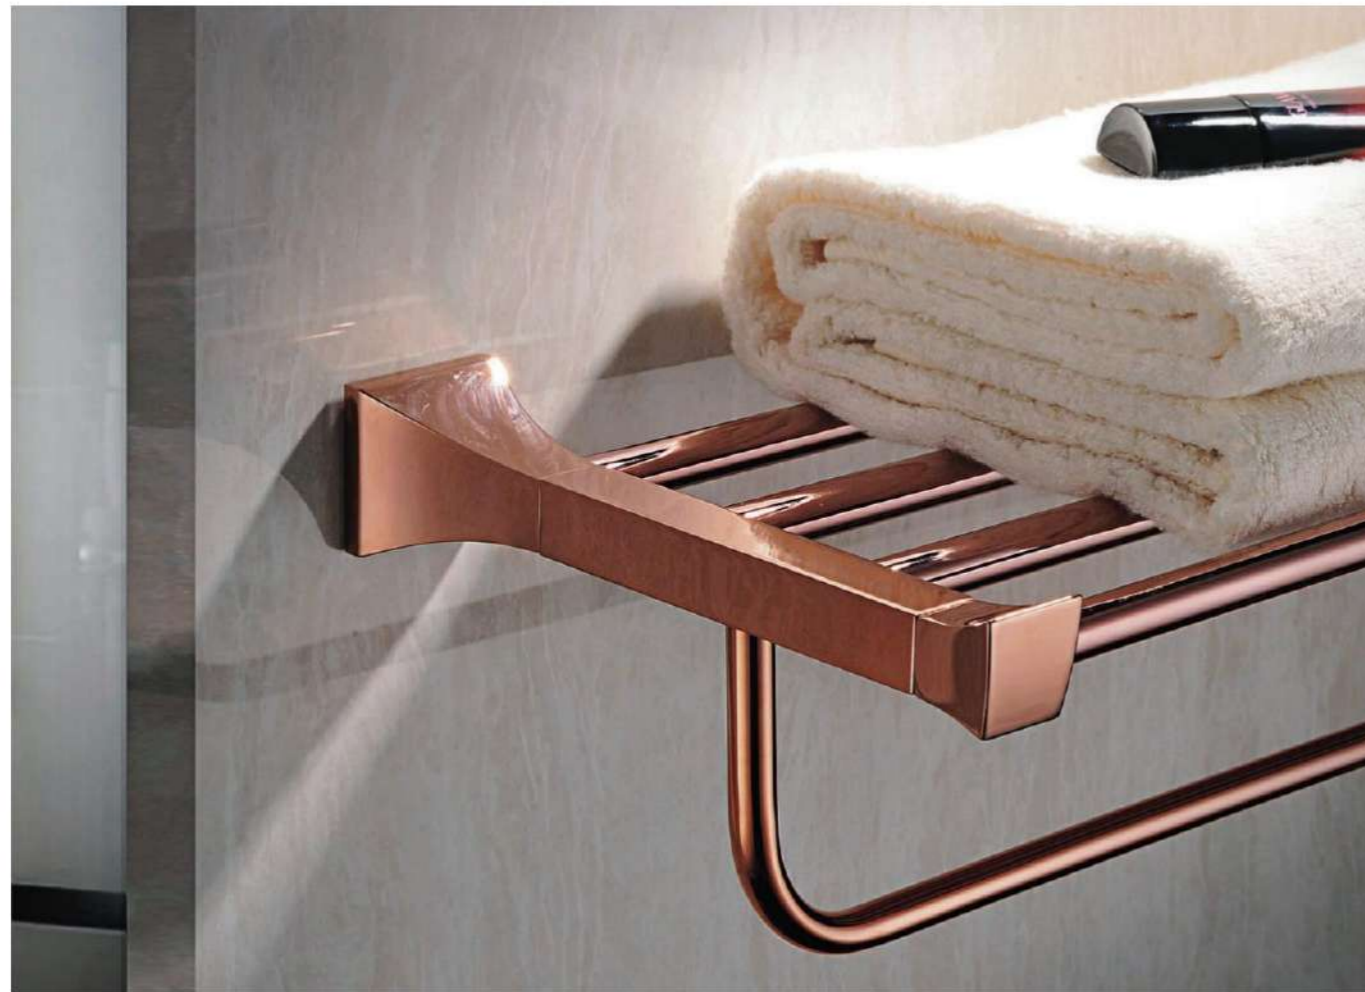

Selective Color :

Chrome

Titanium gold

Rose gold

KE2605A

纸巾架 Tissue Holder
钛金 Titanium gold
铜+不锈钢 Copper+Stainless steel

KE2607A

Towel rack
Titanium gold
Copper+Stainless steel