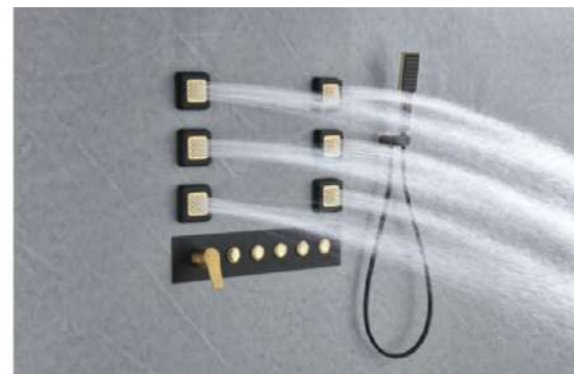

MODERN BATHROOM DESIGN NEEDS OVERALL PLANNING

Beauty is in the eye of the beholder. For some, an apartment in a modern city is their dream home. For others, a rustic cottage in the country is their ultimate fantasy. Raleen has a wide range of bathroom products, including mixers, sprinklers, etc., to complement various interior design styles. It has both elegant classical outline and modern architectural style. To make it easier for you to choose the right products according to your budget, we divide our products into four categories according to price: excellent, excellent, supreme and luxurious.